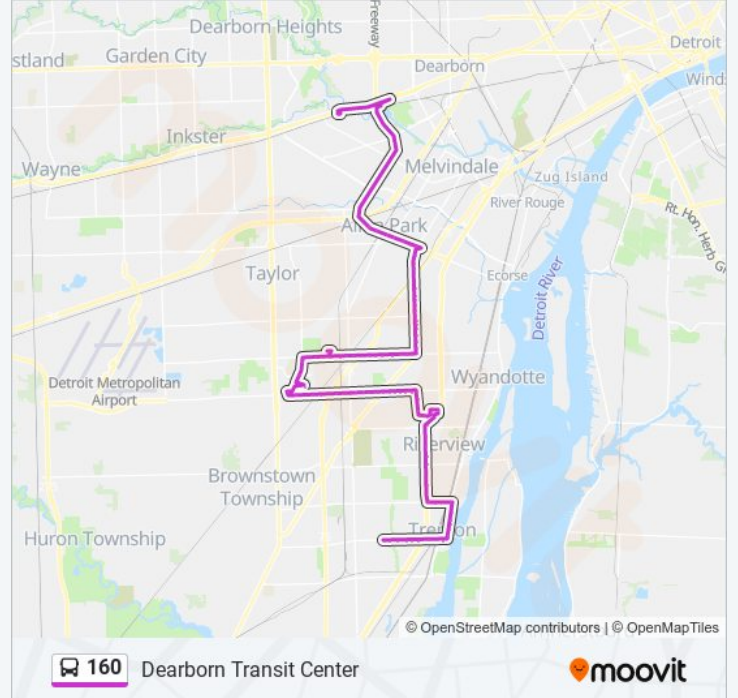

160 bus Info

Direction: Dearborn Transit Center

Stops: 89

Trip Duration: 79 min

Line Summary:

Fort + Pennsylvania NE

Meijer Southgate

Meijer Southgate Sb

Pardee + Superior

Pardee + Northline

Northline & Pardee

Northline + Racho

Wayne County Comm College

Northline + Racho School R

Northline + Empire

Northline + Allen

Northline + Allen

Northline + Presidential D

Northline + Westminster

Northline + Devoe

Northline + Drake

Northline + Mulberry

Northline + Ford Line

Northline + Pearl

92 stops

[VIEW LINE SCHEDULE](#)

Dearborn Transit Center

Southfield & Luana

Southfield & King

Southfield & Roosevelt

Southfield + Allen Rd

Southfield + Fox