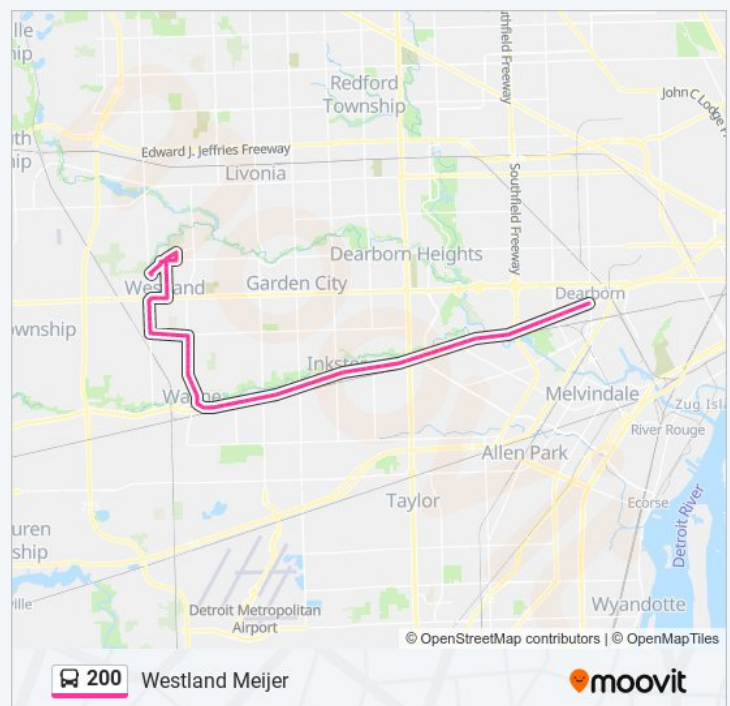

Michigan + Second

Michigan Av W + Wayne Rd

Michigan + Newberry

Michigan + Elizabeth

Michigan + Clark

Michigan + Laura

Michigan + Pershing

Michigan + Wayne Bowl

Michigan + Demmer Ford

Michigan + Newburgh

Michigan Truck Plant

Michigan Av + John Hix

83 stops

[VIEW LINE SCHEDULE](#)

- Michigan + Schaefer
- Michigan & Schlaff
- Michigan + Ternes
- Michigan + Chovin St
- Michigan & Walwit
- Michigan + Greenfield
- Michigan & Rosalie
- Michigan & Korte
- Michigan & Mercury Dr
- Michigan & American
- Michigan + Dearborn Transit Center Wb
- Michigan + Brady
- Michigan + Oakwood Blvd
- Michigan + Monroe
- Michigan + Mason
- Michigan + Howard
- Michigan + Haigh
- Michigan + Fitness Usa
- Michigan + Outer Drive
- Michigan + Geneva
- Michigan + Telegraph
- Michigan + Telegraph Rd
- Michigan + Woodcroft Dr E
- Michigan + Woodcroft Dr W
- Michigan + Gully
- Michigan + Beech Daly Rd
- Michigan + Franklin
- Michigan + Fairbairn
- Michigan + John Daly
- Michigan + Hill
- Michigan + West

Westland Meijer Route Timetable:

Sunday	Not Operational
Monday	4:10 AM
Tuesday	4:10 AM
Wednesday	4:10 AM
Thursday	4:10 AM
Friday	4:10 AM
Saturday	4:31 AM

200 bus Info

Direction: Westland Meijer

Stops: 83

Trip Duration: 44 min

Line Summary:

Michigan + Inkster

Michigan + Autozone

Michigan + Riverview

Michigan + Harrison

Michigan + Springhill

Michigan + Eastern St

Michigan + Middlebelt