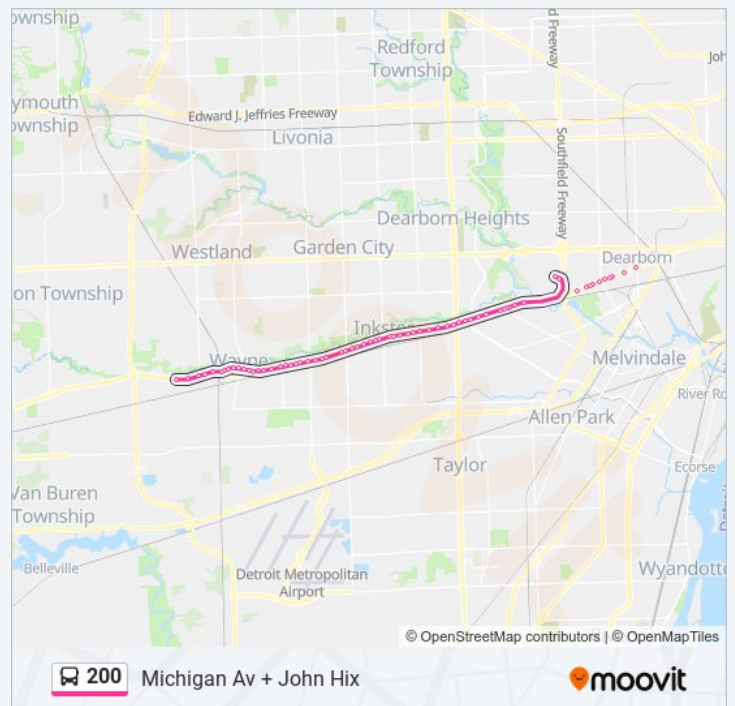

Michigan & Rosalie

Michigan & Korte

Michigan & Mercury Dr

Michigan & American

Michigan + Dearborn Transit Center Wb

Michigan + Brady

Michigan + Oakwood Blvd

Michigan + Monroe

Michigan + Woodcroft Dr E

Michigan + Woodcroft Dr W

Michigan + Gully

Michigan + Beech Daly Rd

Michigan + Franklin

Michigan + Fairbairn

Michigan + John Daly

Michigan + Hill

Michigan + West

Michigan + Inkster

Michigan + Autozone

Monday	4:55 AM - 10:55 PM
Tuesday	4:55 AM - 10:55 PM
Wednesday	4:55 AM - 10:55 PM
Thursday	4:55 AM - 10:55 PM
Friday	4:55 AM - 10:55 PM
Saturday	5:13 AM - 11:15 PM

200 bus Info

Direction: Michigan Av + John Hix

Stops: 64

Trip Duration: 30 min

Line Summary:

Michigan + Riverview

Michigan + Harrison

Michigan + Springhill