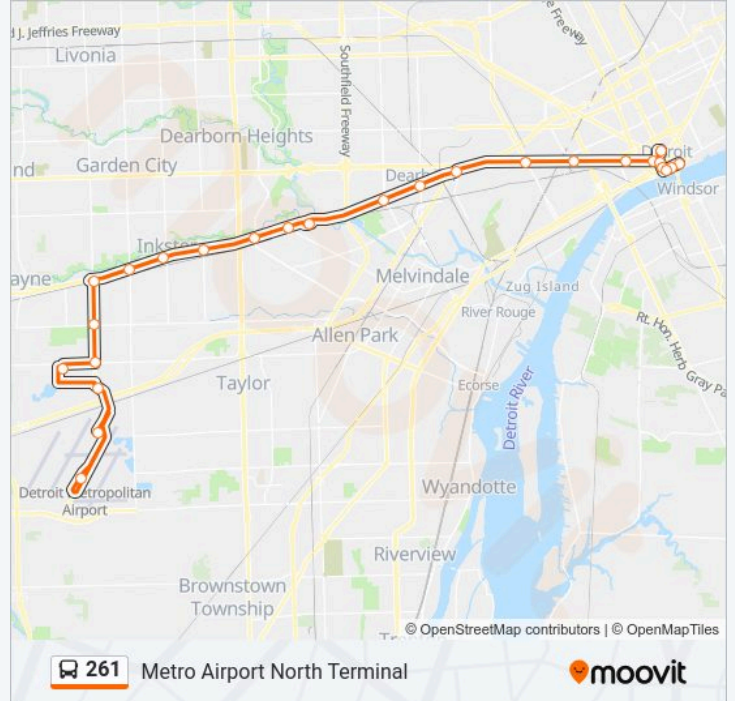

**Direction: Metro Airport North Terminal**

26 stops

[VIEW LINE SCHEDULE](#)

- Jefferson & Beaubien
- Jefferson + Spirit Plaza
- Jefferson + Griswold
- Washington + Fort
- Washington + Lafayette
- Woodward + Clifford
- Michigan + Cass
- Michigan + Trumbull
- Michigan & Grand Blvd.
- Michigan + Livernois
- Michigan + Wyoming
- Michigan + Schaefer
- Michigan + Greenfield
- Dearborn Transit Center
- Michigan + Mason
- Michigan + Outer Drive
- Michigan + Beech Daly Rd
- Michigan + Inkster
- Michigan + Middlebelt
- Merriman + Michigan
- Merriman & Van Born Sb

**261 bus Info**

**Direction:** Metro Airport North Terminal

**Stops:** 26

**Trip Duration:** 78 min

**Line Summary:**

Merriman & Ecorse Northwest Corner

Amazon Romulus Wb

Merriman + Ifo Speedway

Metro Airport Mcnamara Terminal

Detroit Metro Airport 2588

**Direction: Larned + Brush**

26 stops

[VIEW LINE SCHEDULE](#)

Detroit Metro Airport 2588

Metro Airport Mcnamara Terminal

Merriman + Flynn Dr

Amazon Romulus Eb

Merriman & Ecorse NE Corner

Merriman & Van Born

Michigan + Merriman

Michigan + Middlebelt

Michigan + Inkster

Michigan + Beech Daly Rd

Michigan + Staples