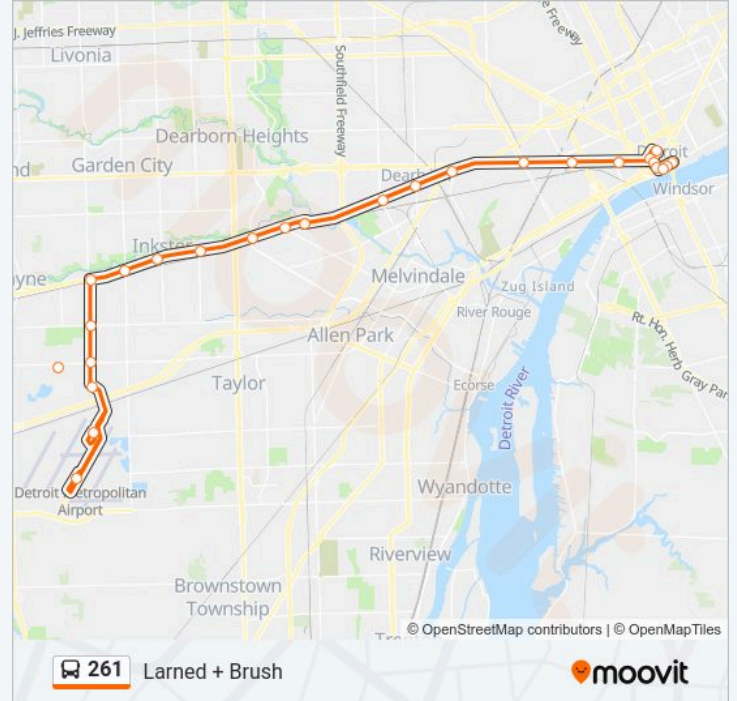

**261 bus Info**

**Direction:** Metro Airport North Terminal

**Stops:** 26

**Trip Duration:** 78 min

**Line Summary:**

Merriman & Ecorse Northwest Corner

Amazon Romulus Wb

Merriman + Ifo Speedway

Metro Airport Mcnamara Terminal

Detroit Metro Airport 2588

**Direction: Larned + Brush**

26 stops

[VIEW LINE SCHEDULE](#)

Detroit Metro Airport 2588

Metro Airport Mcnamara Terminal

Merriman + Flynn Dr

**261 bus Info**

**Direction:** Larned + Brush

**Stops:** 26

**Trip Duration:** 77 min

**Line Summary:**

Michigan + Trumbull

Cass + Michigan

Woodward + Clifford

Washington & Lafayette

Washington + Fort SW

West Jefferson Avenue 120

Larned + Woodward

Larned + Brush

261 bus time schedules and route maps are available in an offline PDF at [moovitapp.com](https://moovitapp.com). Use the Moovit App to see live bus times, train schedule or subway schedule, and step-by-step directions for all public transit in Detroit - Ann Arbor, MI.