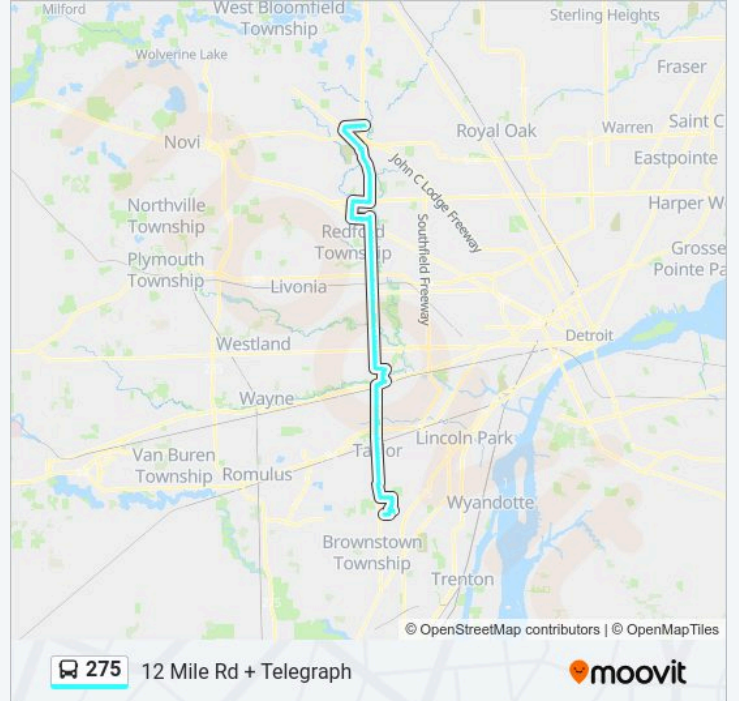

Telegraph + Cypress

Telegraph + Van Born

Telegraph + Hanover

Telegraph + Powers

Telegraph + Eton

Telegraph + Annapolis

Telegraph + Colgate

Telegraph + Carlysle

Telegraph + Penn

Telegraph + Yale

Telegraph + Princeton

Telegraph + Oxford

Michigan + Kandt

Outer Drive + Michigan

Outer Dr + James Huard Dr

Cherry Hill + Outer Drive

Cherry Hill + N York

Cherry Hill + Mildred

Cherry Hill + N Highland

Telegraph + Cherry Hill

Telegraph + Sheridan

Telegraph + Wilson

Telegraph + Oak

Telegraph + Lawrence

Telegraph + Ford Rd

Telegraph + Ford Rd

Telegraph + Midway

Telegraph + George

Telegraph + Hass

Telegraph + Richardson

Telegraph + Warren

Telegraph + Ann Arbor Trai