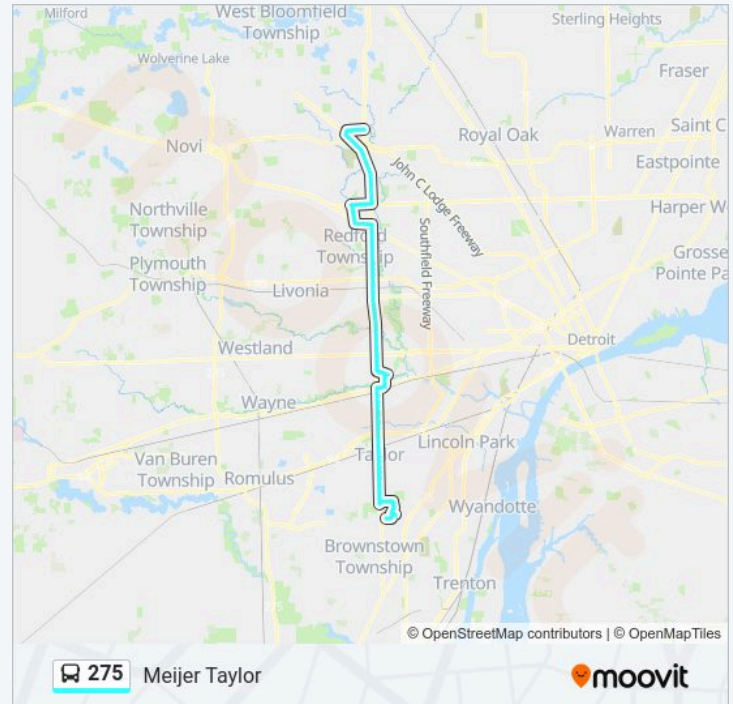

Beech-Daly + Grand River

7 Mile Rd + Beech Daly

7 Mile Rd + Sumner

7 Mile Rd + Brady

7 Mile Rd + Grandview

Telegraph + Seven Mile Rd

Telegraph + Grand River

Telegraph + Curtis

Thursday

5:34 AM - 10:35 PM

Friday

5:34 AM - 10:35 PM

Saturday

6:32 AM - 8:35 PM

275 bus Info

Direction: Meijer Taylor

Stops: 106

Trip Duration: 78 min

Line Summary:

Telegraph + Santa Maria

Telegraph + Mcnicols

Telegraph + Florence

Telegraph + Pilgram

Telegraph + Midland S