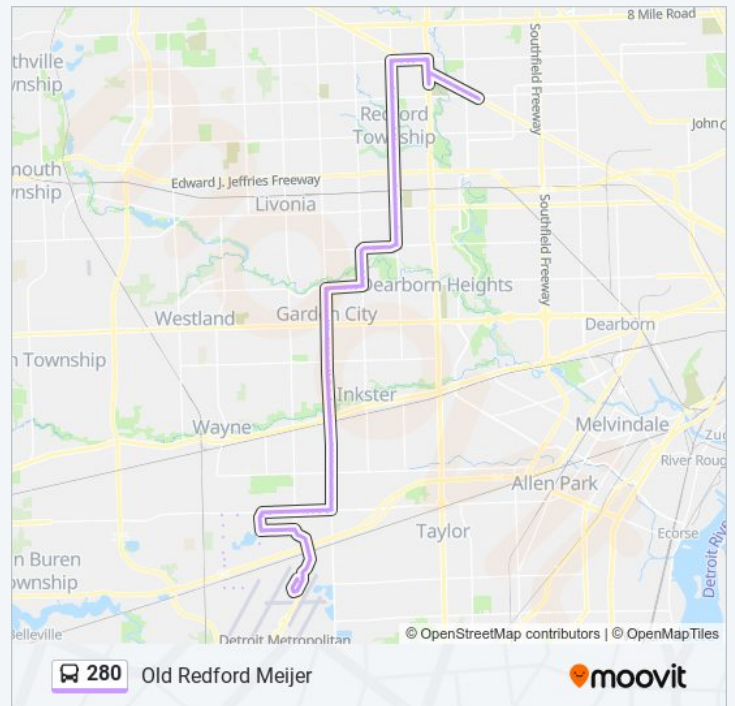

Merriman + Ifo Speedway

Detroit Metro Airport 2588

Direction: Old Redford Meijer

105 stops

[VIEW LINE SCHEDULE](#)

Detroit Metro Airport 2588

Merriman + Flynn Dr

Smith & Merriman

Ecorse + Ball

Ecorse + Taft

Ecorse + Brandt

Ecorse + Kenwood

Ecorse + Hollywood

Middlebelt + Ecorse

Middlebelt + Metro Plex Drive

Middlebelt + Beverly

Middlebelt + Beech

Middlebelt + Michigan

Middlebelt + Michigan

Middlebelt + Palmer

Middlebelt + Parkwood

Middlebelt + Glenwood

Middlebelt + Avondale

Middlebelt + Emerson