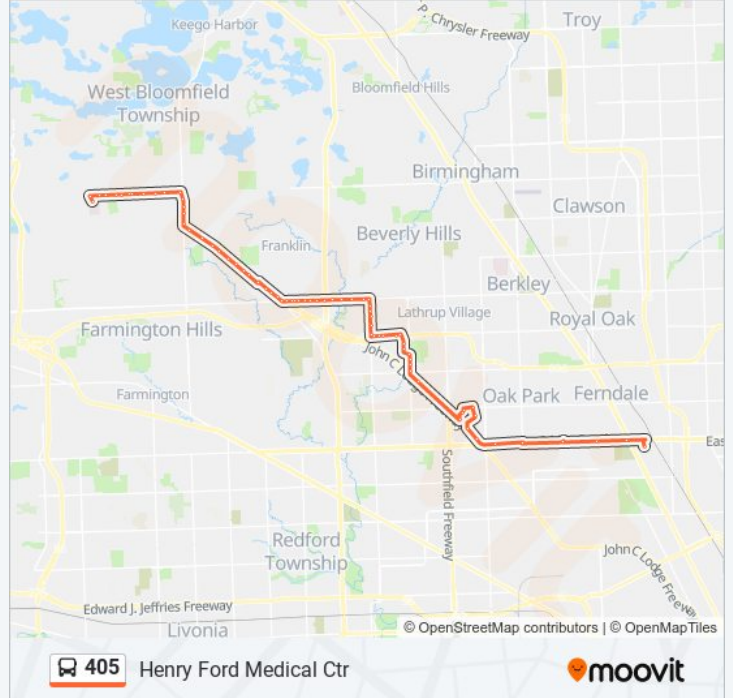

Direction: Henry Ford Medical Ctr

72 stops

[VIEW LINE SCHEDULE](#)

Jason Hargrove Transit Center Bay 9

Woodward & 8 Mile Rd.

8 Mile @ Livernois

8 Mile Rd + Krogers

8 Mile Rd + Coolidge

405 bus Info

Direction: Henry Ford Medical Ctr

Stops: 72

Trip Duration: 60 min

Line Summary:

11 Mile Rd + Arlington
11 Mile Rd + Corporate Dr
11 Mile Rd + Lahser
Lahser + 11 Mile
Lahser + Concord
Lahser + Independence
Lahser + Potomac
Lahser + Hallcroft Ln
12 Mile Rd + Lahser
12 Mile Rd + Briarbank
12 Mile Rd + Bell Rd
12 Mile Rd + Streamwood
12 Mile Rd + Telegraph
12 Mile Rd + Telegraph
12 Mile Rd + Lockdale
12 Mile Rd + Duffy
12 Mile Rd + Case Av
12 Mile Rd + Lakes Apt
12 Mile Rd + Franklin Hills Dr
12 Mile Rd + Diamond Plaza
12 Mile Rd + Franklin
Northwestern + 12 Mile Rd
Northwestern + Franklin
Northwestern + Market St
Northwestern + Rosemond
Northwestern + Inkster
Northwestern + Wellington
Northwestern + Valley
Northwestern + 13 Mile
Northwestern + 31390
Northwestern + Middlebelt
Northwestern + Shrewsbury
Northwestern + Vineyards

Northwestern + 14 Mile Rd
 Orchard Lk Rd + Nwwestern Hwy
 Orchard Lake + 7035
 Orchard Lake + Beaumont Hosp
 Orchard Lk Rd + Powers
 Maple + Orchard Lake
 Maple + Bauervic
 Maple + Rose Blvd
 Maple + Farmington Rd
 Maple + Stonebridge W
 Maple + Village Park
 Maple + Royal Point
 Maple + Drakeshire
 Maple + Drake
 Maple + 6600 Bldg
 Ring Rd + Maple
 Henry Ford Medical Ctr

Direction: Jason Hargrove Transit Center Bay 9

74 stops

[VIEW LINE SCHEDULE](#)

Henry Ford Medical Ctr
 Ring Rd + Maple
 Maple + Jewish Family Services
 Maple + Drake
 Maple + Nashway
 Maple + Village Park Dr
 Maple + Stonebridge
 Maple + Farmington Rd
 Maple + Maple Creek
 Maple + Baurevic Blvd
 Maple + Daly
 Orchard Lake Rd + 15 Mile Rd