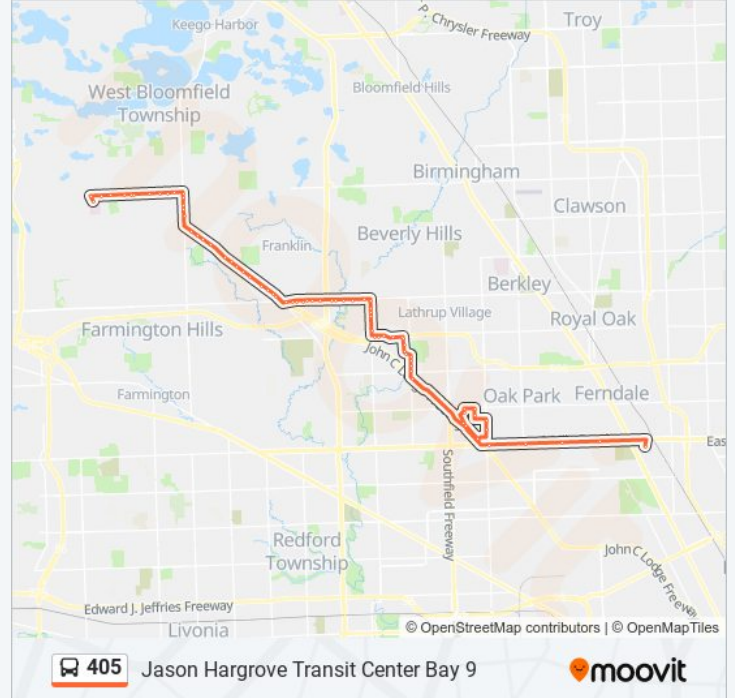

Orchard Lake + W Bloomfield Plaza

Orchard Lake + Barnes And Noble

Orchard Lake + Chase Bank

Orchard Lake + Westgate Plaza

Northwestern + 14 Mile Rd

Northwestern + Clairview

Northwestern + North Orchard Place

Northwestern + Karamonos Institute

Northwestern + Middlebelt

Northwestern + Woodcreek

Northwestern + 13 Mile

Northwestern + Valley

Northwestern + Wellington

Northwestern + Inkster

Northwestern + Sunset Strip

Northwestern + 29333

Northwestern + Franklin

12 Mile Rd + Northwestern

12 Mile Rd + Franklin

12 Mile Rd + Franklin Hills Dr

12 Mile Rd + Credit Acceptance

12 Mile Rd + Case Av

12 Mile Rd + Dufty Rd

12 Mile Rd + Lockdale

12 Mile Rd + Telegraph

12 Mile Rd + Franklin River Dr

12 Mile Rd + Streamwood

12 Mile Rd + Bell Rd

12 Mile Rd + Ivanhoe

Lahser + 12 Mile Rd

Lahser + Hallcroft Ln

Lahser + Twyckingham

Lahser + Independence