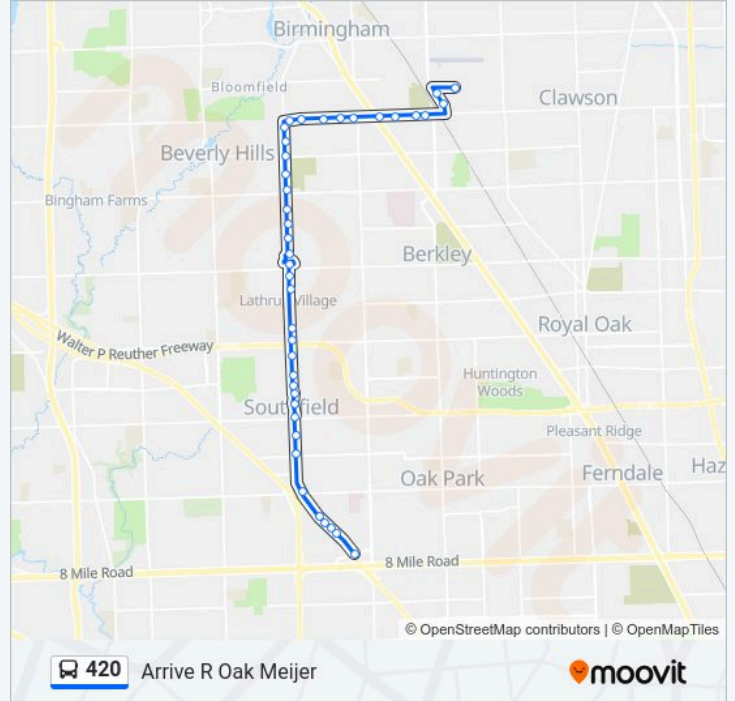

 420

Arrive R Oak Meijer

Get The App

The 420 bus line (Arrive R Oak Meijer) has 2 routes. For regular weekdays, their operation hours are:  
 (1) Arrive R Oak Meijer: 6:50 AM - 10:20 PM (2) Northland Dr + Greenfield Eb: 5:52 AM - 9:20 PM  
 Use the Moovit App to find the closest 420 bus station near you and find out when is the next 420 bus arriving.

**420 bus Info**

**Direction:** Arrive R Oak Meijer

**Stops:** 40

**Trip Duration:** 26 min

**Line Summary:**

- Southfield + South Drive
- Southfield + Country Corner Apts
- Southfield + 13 Mile Rd
- Southfield + Bed Bath And Beyond
- Southfield + Beverly
- Southfield + Kinross
- Southfield + Birwood
- 14 Mile Rd + Shipman
- 14 Mile Rd + Stanley
- 14 Mile Rd + Pierce
- 14 Mile Rd + Grant
- 14 Mile Rd + Cummings
- 14 Mile Rd + Woodward
- 14 Mile Rd + Cooper
- 14 Mile Rd + Tonawanda
- 14 Mile Rd + Mankato
- Coolidge + 14 Mile Rd
- Coolidge + Meijer Dr
- Arrive R Oak Meijer

**Direction: Northland Dr + Greenfield Eb**

39 stops

[VIEW LINE SCHEDULE](#)

- Leave R. Oak Meijer
- Coolidge + Meijer Dr
- 14 Mile Rd + Coolidge
- 14 Mile Rd + Mankato
- 14 Mile Rd + Tonawanda
- 14 Mile Rd + Eton
- 14 Mile Rd + Woodward
- 14 Mile Rd + Greenfield
- 14 Mile Rd + Grant
- 14 Mile Rd + Pierce

**420 bus Info**

**Direction:** Northland Dr + Greenfield Eb

**Stops:** 39

**Trip Duration:** 26 min