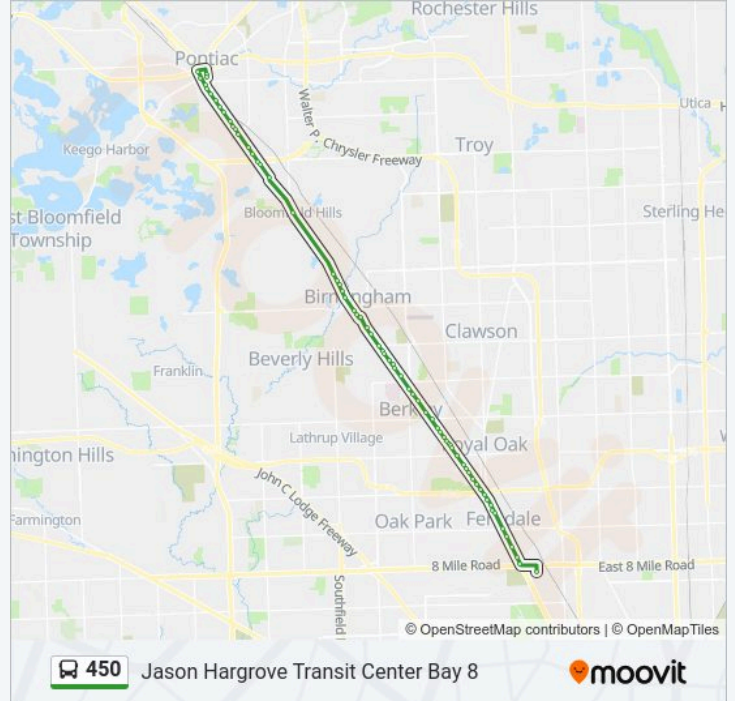

**450 bus Info****Direction:** Jason Hargrove Transit Center Bay 8**Stops:** 68**Trip Duration:** 44 min**Line Summary:**

Woodward + Colonial Ct

N Old Woodwar + Woodward

N Old Woodward + Oak

Woodward + Harmon

Woodward + 12 Mile Rd

Woodward + Edgewood

Woodward + Franklin

Woodward + Catalpa

Woodward + Eaton

Woodward + Oxford

Woodward + Oakridge

Woodward + Harvard

Woodward & 11 Mile Rd

Woodward + 11 Mile Rd

Woodward + Salem

Woodward + Concord

Woodward & Lincoln NW  
Woodward + Chick And Ribs  
Woodward + Zoo  
Woodward + Washington Sb  
Woodward + Millington  
Woodward + Elm Park  
Woodward + Oakland Park  
Woodward + Cambridge  
Woodward + Oakridge  
Woodward + 9 Mile Rd  
Woodward + Albany  
Woodward + Marshall  
Woodward + Fielding  
Woodward + Bennett 8 Mi  
Jason Hargrove Transit Center Bay 8

**Direction: Phoenix Center**

68 stops

[VIEW LINE SCHEDULE](#)

Jason Hargrove Transit Center Bay 8  
Woodward + 8 Mile Bennett  
Woodward + Webster  
Woodward + Marshall  
Woodward + Ardmore  
Woodward + 9 Mile Rd  
Woodward + E Woodland  
Woodward + Woodward Heigh  
Woodward + Sylvan  
Woodward + Wellesley  
Woodward + I-696 Service Dr  
Woodward + Washington (Zoo)  
Woodward + Lafayette  
Woodward + Hudson