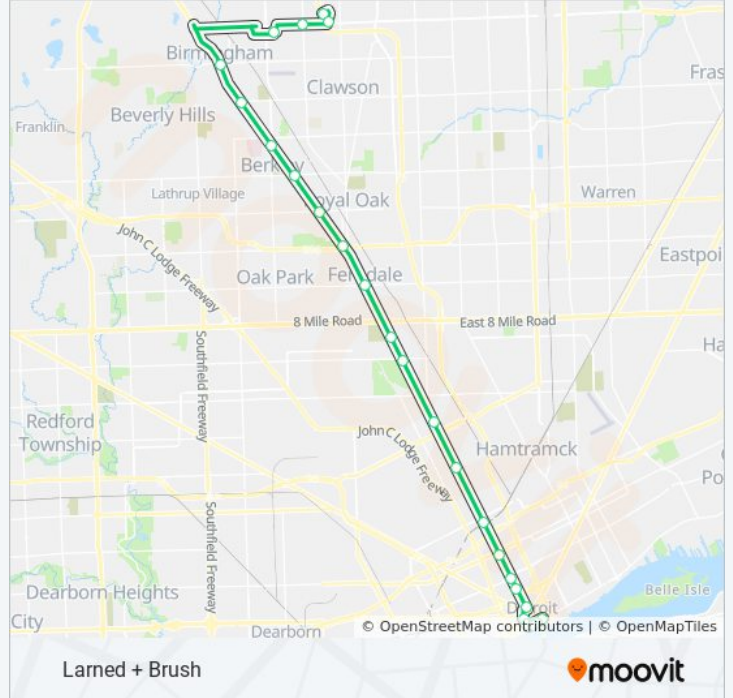

## Direction: Larned + Brush

25 stops

[VIEW LINE SCHEDULE](#)

- Troy Civic Ctr P&R Lot
- Civic Center Dr & Town Center Dr Sb
- Big Beaver + Crooks
- Somerset Collection
- Birmingham
- Woodward + 14 Mile Rd
- Woodward + Coolidge (Basha)
- Woodward + 12 Mile Rd
- Woodward + 11 Mile Rd
- Woodward + Washington Sb
- Woodward + 9 Mile Rd
- Jason Hargrove Transit Center Bay 11
- Woodward + 7 Mile
- Woodward + Manchester
- Woodward + Trowbridge
- Woodward + Baltimore
- Woodward + Warren
- Woodward + Mlk Blvd
- Woodward + Temple (Lca)
- Woodward + Clifford
- Washington & Lafayette
- Washington + Fort SW

## 461 bus Info

**Direction:** Larned + Brush

**Stops:** 25

**Trip Duration:** 75 min

**Line Summary:**

West Jefferson Avenue 120

Larned + Woodward

Larned + Brush

### Direction: Troy Civic Ctr P&R Lot

25 stops

[VIEW LINE SCHEDULE](#)

Jefferson & Beaubien

Jefferson + Spirit Plaza

Jefferson + Griswold

Washington + Congress

Washington + Lafayette

### 461 bus Info

**Direction:** Troy Civic Ctr P&R Lot

**Stops:** 25

**Trip Duration:** 73 min

**Line Summary:**

Woodward + Coolidge

S Woodward + 14 Mile Rd

Birmingham