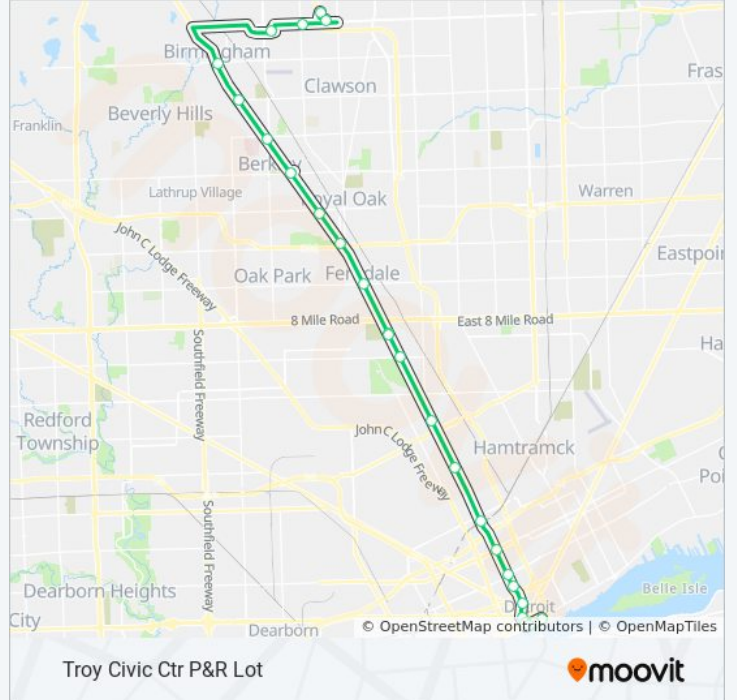

## Direction: Larned + Brush

25 stops

[VIEW LINE SCHEDULE](#)

- Troy Civic Ctr P&R Lot
- Civic Center Dr & Town Center Dr Sb
- Big Beaver + Crooks
- Somerset Collection
- Birmingham
- Woodward + 14 Mile Rd
- Woodward + Coolidge (Basha)
- Woodward + 12 Mile Rd
- Woodward + 11 Mile Rd
- Woodward + Washington Sb
- Woodward + 9 Mile Rd
- Jason Hargrove Transit Center Bay 11
- Woodward + 7 Mile
- Woodward + Manchester
- Woodward + Trowbridge
- Woodward + Baltimore
- Woodward + Warren
- Woodward + Mlk Blvd
- Woodward + Temple (Lca)
- Woodward + Clifford
- Washington & Lafayette
- Washington + Fort SW

## 461 bus Info

**Direction:** Larned + Brush

**Stops:** 25

**Trip Duration:** 75 min

**Line Summary:**

West Jefferson Avenue 120

Larned + Woodward

Larned + Brush

### 461 bus Info

**Direction:** Troy Civic Ctr P&R Lot

**Stops:** 25

**Trip Duration:** 73 min

**Line Summary:**

Woodward + Coolidge

S Woodward + 14 Mile Rd

Birmingham

Somerset Collection

Big Beaver + Crooks

Town Center Dr & Civic Center Dr. Nb

Troy Civic Ctr P&R Lot

461 bus time schedules and route maps are available in an offline PDF at [moovitapp.com](https://moovitapp.com). Use the [Moovit App](#) to see live bus times, train schedule or subway schedule, and step-by-step directions for all public transit in Detroit - Ann Arbor, MI.