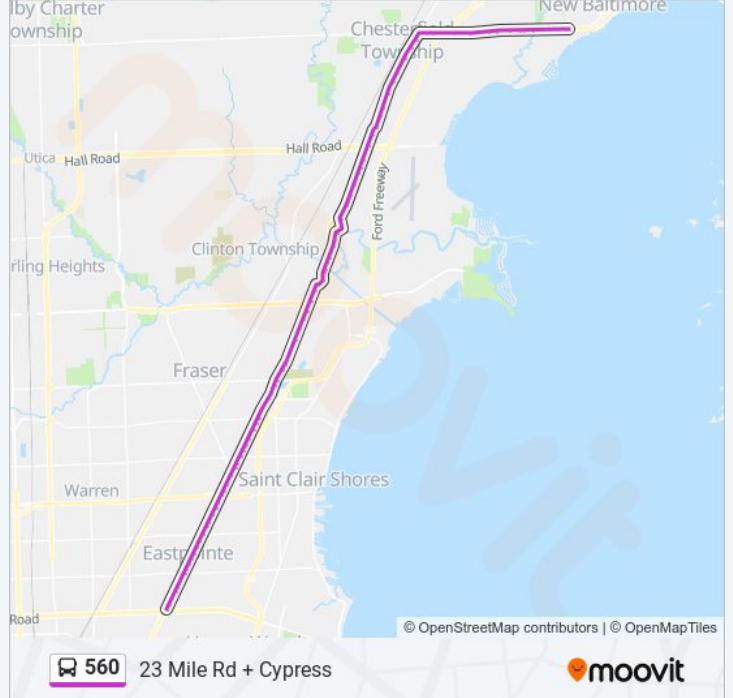

Use the Moovit App to find the closest 560 bus station near you and find out when is the next 560 bus arriving.

Direction: 23 Mile Rd + Cypress

93 stops

[VIEW LINE SCHEDULE](#)

- Gratiot + 8 Mile Rd
- Gratiot + Ego Ave
- Gratiot + Veronica
- Gratiot + Toepfer
- Gratiot + Crescentwood
- Gratiot + Mok
- Gratiot + 9 Mile Rd
- Gratiot + St Peters
- Gratiot + Eastpointe City Hall
- Gratiot + Semrau
- Gratiot + Stephens
- Gratiot + Forest
- Gratiot + Hauss
- Gratiot + 10 Mile Rd
- Gratiot + Curtis
- Gratiot + Athena
- Gratiot + Frazho
- Gratiot + Eastgate
- Gratiot + Glendale
- Gratiot + 11 Mile Rd
- Gratiot + Sycamore

560 bus Time Schedule

23 Mile Rd + Cypress Route Timetable:

Sunday	7:10 AM - 9:10 PM
Monday	4:45 AM - 10:45 PM
Tuesday	4:45 AM - 10:45 PM
Wednesday	4:45 AM - 10:45 PM
Thursday	4:45 AM - 10:45 PM
Friday	4:45 AM - 10:45 PM
Saturday	4:55 AM - 9:55 PM

560 bus Info

Direction: 23 Mile Rd + Cypress

Stops: 93

Trip Duration: 61 min

Line Summary:

- Gratiot + Brohl
- Gratiot + Martin
- Gratiot + Melvin
- Gratiot + Florence
- Gratiot + 12 Mile Rd
- Gratiot + Delaware
- Gratiot + Florida
- Gratiot + Bigelow
- Gratiot + Glenn
- Gratiot + Maryland
- Gratiot + Beaconsfield
- Gratiot + 13 Mile Rd
- Gratiot + Masonic
- Gratiot + Precision Watch
- Gratiot + Little Mack
- Gratiot + 14 Mile Rd
- Gratiot + Aldi
- Gratiot @ Quinn SE
- Gratiot & Quinn NE
- Gratiot + Laurel
- Gratiot + 15 Mile Rd
- Gratiot @ Glenwood SE
- Gratiot + Price
- Gratiot + Schafer
- Gratiot + Metro Parkway
- Gratiot + Ulrich
- Gratiot + Iroquois
- Gratiot + Harrington
- Gratiot + Wellington Cre
- Gratiot + Clinton River
- Gratiot + Kibbee
- Gratiot + Robertson
- Gratiot + Clinton River Dr

23 Mile Rd + Nicolette

- 23 Mile Rd + Homestead
- 23 Mile Rd + D W Seaton Dr
- 23 Mile Rd + Callens Rd
- 23 Mile Rd + Cricklewood
- 23 Mile Rd + Altman
- 23 Mile Rd + Cypress

Direction: Gratiot + 8 Mile Rd