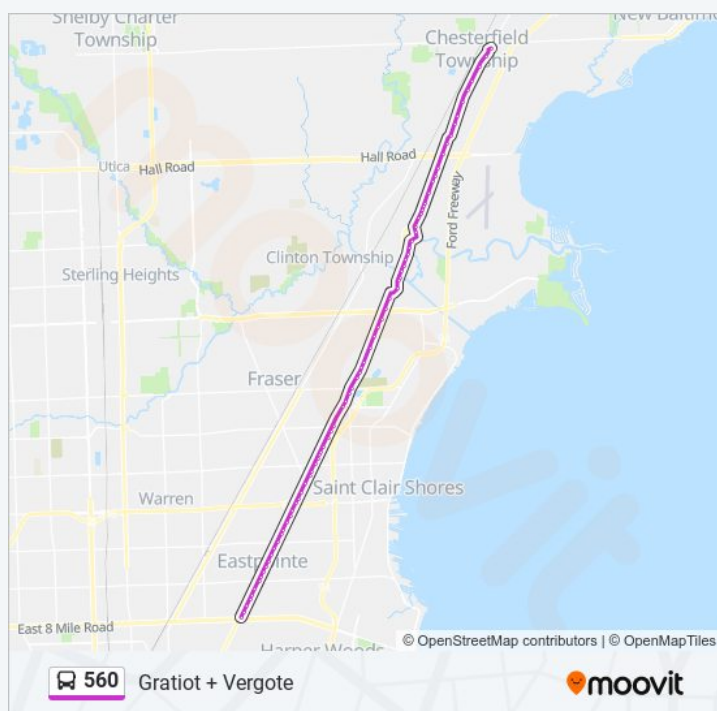

Gratiot + Vergote Route Timetable:

Sunday	8:10 AM - 8:10 PM
Monday	4:25 AM - 11:45 PM
Tuesday	4:25 AM - 11:45 PM
Wednesday	4:25 AM - 11:45 PM
Thursday	4:25 AM - 11:45 PM
Friday	4:25 AM - 11:45 PM
Saturday	4:25 AM - 11:25 PM

560 bus Info

Direction: Gratiot + Vergote

Stops: 78

Trip Duration: 49 min

Line Summary:

Gratiot + 12 Mile Rd

Gratiot + Delaware

Gratiot + Florida