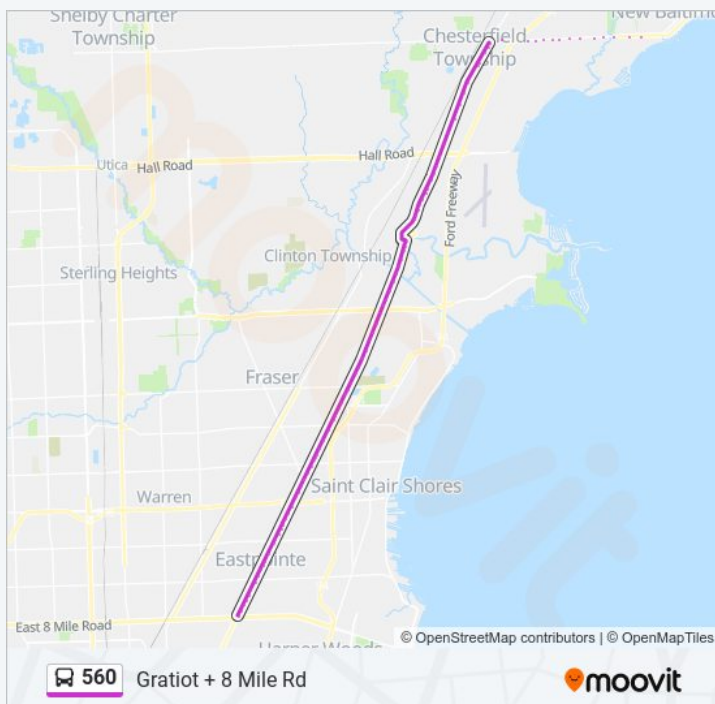

23 Mile Rd + Nicolette

- 23 Mile Rd + Homestead
- 23 Mile Rd + D W Seaton Dr
- 23 Mile Rd + Callens Rd
- 23 Mile Rd + Cricklewood
- 23 Mile Rd + Altman
- 23 Mile Rd + Cypress

Direction: Gratiot + 8 Mile Rd

93 stops

[VIEW LINE SCHEDULE](#)

- 23 at Harbor Oaks Hosp
- 23 Mile Rd + Cricklewood
- 23 Mile Rd + Baker
- 23 Mile Rd + Seaton
- 23 Mile Rd + Nicolette
- 23 Mile Rd + Sass Road
- 23 Mile Rd + Adele
- 23 Mile Rd + Foster
- 23 Mile Rd + Sierra
- 23 Mile Rd + E Village
- 23 Mile Rd + Bay Winds
- 23 Mile Rd + I-94 Speedway
- 23 Mile Rd + Colonial Club
- Gratiot + Jiffy Lube
- Gratiot + Murrays
- Gratiot + Cotton
- Gratiot + N Leona Dr
- Gratiot + S Leona Dr
- Gratiot + 22 Mile Rd
- Gratiot + Dhondt Ct
- Gratiot + Terra Industries
- Gratiot + 21 Mile Rd
- Gratiot + Erb

560 bus Time Schedule

Gratiot + 8 Mile Rd Route Timetable:

Sunday	6:26 AM - 9:35 PM
Monday	5:04 AM - 11:54 PM
Tuesday	5:04 AM - 11:54 PM
Wednesday	5:04 AM - 11:54 PM
Thursday	5:04 AM - 11:54 PM
Friday	5:04 AM - 11:54 PM
Saturday	4:20 AM - 11:30 PM

560 bus Info

Direction: Gratiot + 8 Mile Rd

Stops: 93

Trip Duration: 54 min

Line Summary:

Gratiot + Abington Circl

Gratiot + Hall Rd

Gratiot + Stone Depot