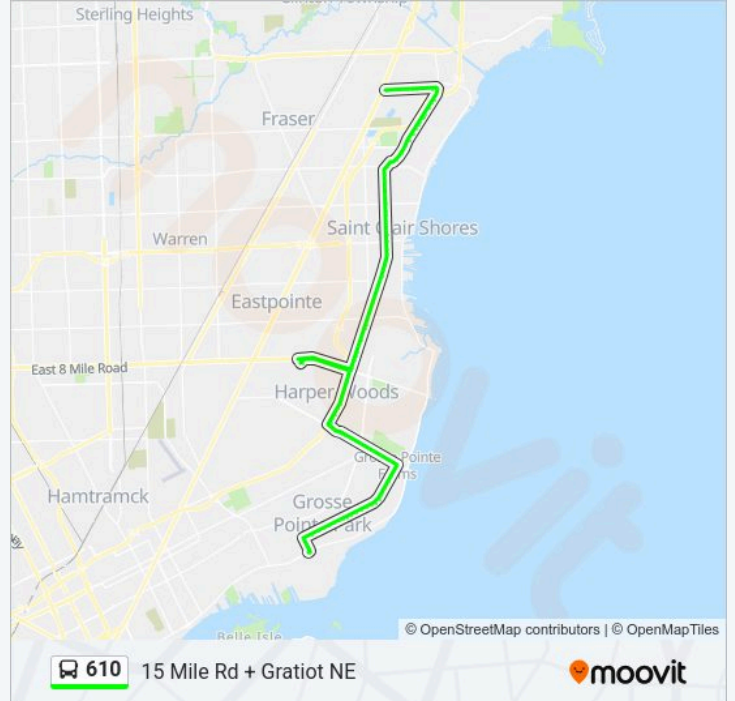

Kercheval + Merriweather

Kercheval + Stephens

Kercheval + Touraine

Moross + Kercheval

Moross + Country Club L

Moross + Beaupre

Moross + Piche

Moross + Chalfonte

Moross & Mack NW

Moross + St John Hospital

Moross @ Linville

Moross + Rolandale

Moross + Berden

Moross + Mallina

Moross & Edgefield

Harper + Moross

Harper + Kingsville

Harper + Bournemouth

Harper + Salter Park

Harper + Littlestone

Harper + Allard

Harper + Wildwood

Harper + Kenmore

Harper + Lancaster

Harper + Beaufait

Harper & Vernier

Vernier + Harper NW

8 Mile Rd + Kelly

Harper + Hawthorne

Harper + Hampton

Harper + Brys

Harper + Chalon