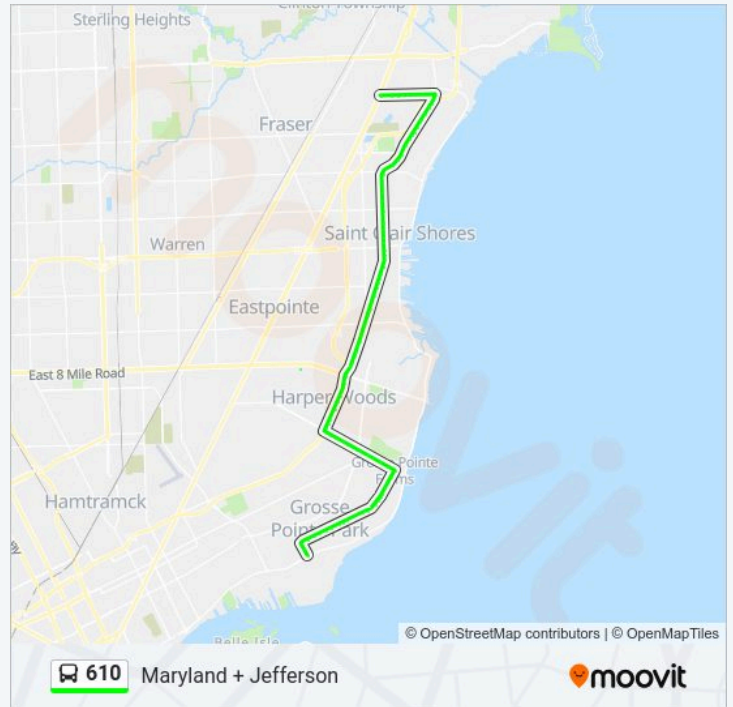

Trip Duration: 50 min

Line Summary:

Harper + Manila

Harper + Quinn

Harper + Deanhurst

Harper + Harvard Shore

Harper + Talbot

Harper + Royal Plaza

Harper + 14 Mile Rd

Harper + Allor

Harper + Playview

Harper + Masonic

Harper + Williamsburg

Harper + Share

Harper + 13 Mile Rd

Harper + Violet

Harper + Francis

Harper + Jewel

Harper + Garfield

Harper + 12 Mile Rd

Harper + St Gertrude

Harper + Martin

Harper + Stanley

Harper + 11 Mile NW

Harper + 11 Mile Rd SW

Harper + Erben

Harper + Centennial

Harper + Frazho

Harper + Bon Brae

Harper + Statler

Harper + Crowley

Harper + 10 Mile Rd

Harper + Kramer

Harper + Nill