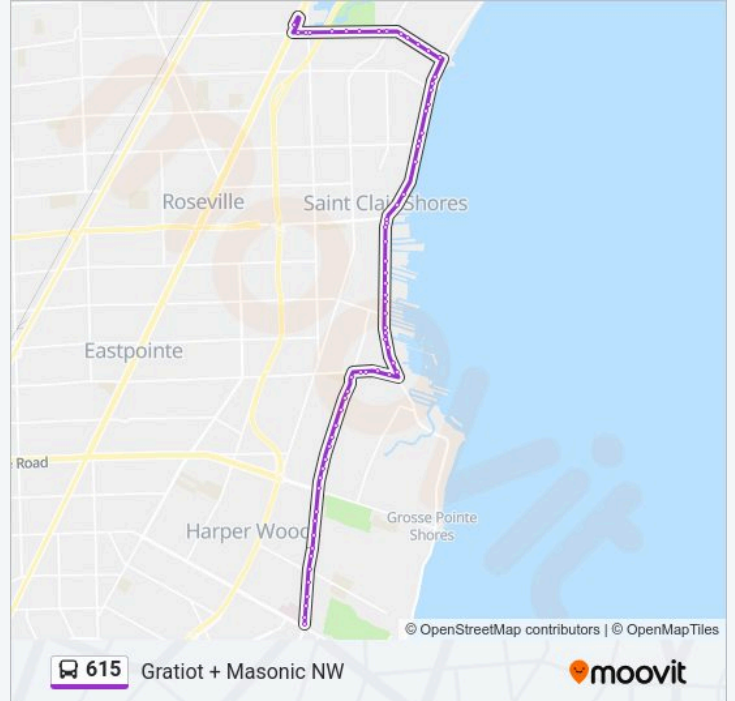

Greater Mack + 9 Mile Rd

9 Mile Rd + Krogers

9 Mile Rd + Alice

9 Mile Rd + Defer

9 Mile Rd + St Clair Villa

Jefferson + 9 Mile Rd

E Jefferson + Ridgeway

E Jefferson + North Shore Dr

E Jefferson + Trombley

Jefferson + X From Kramer

Jefferson + Revere

Jefferson + 10 Mile Rd

Jefferson + Maple

E Jefferson + Statler

E Jefferson + Lakeland

E Jefferson + Bayview

E Jefferson + Sunnydale

E Jefferson + Lavon

E Jefferson + Mylls

E Jefferson + Milner

E Jefferson + 11 Mile Rd

E Jefferson + Worthington

E Jefferson + Poplar Beach

E Jefferson + Jefferson Ct

Jefferson + 12 Mile Rd

E Jefferson + Lake Rd

E Jefferson + Arcadia

E Jefferson + Raymond

E Jefferson + Francis

Jefferson + X From 13 Mile Rd

E Jefferson + Socia

E Jefferson + Euclid