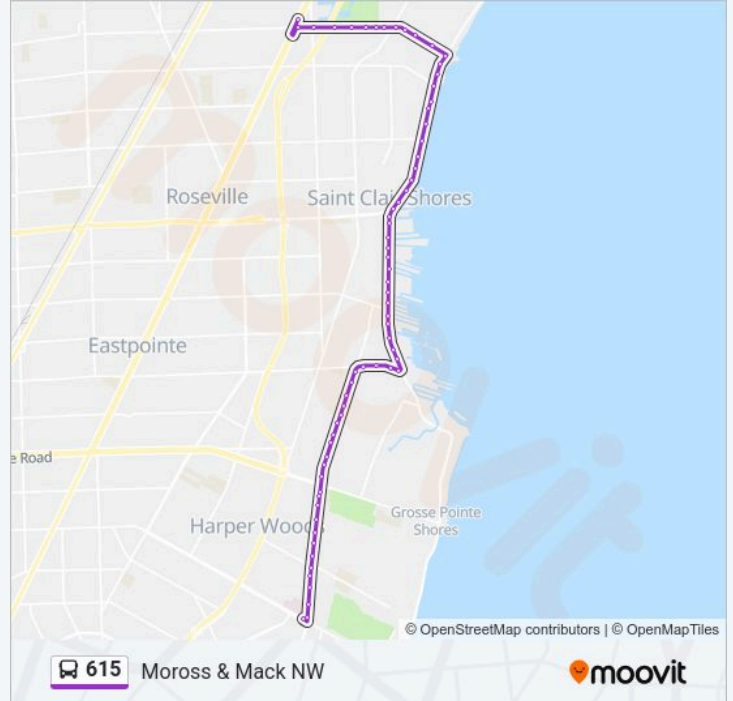

E Jefferson + 13 Mile Rd

E Jefferson + Francis

E Jefferson + Lake Blvd

Jefferson + Furton

Jefferson + 12 Mile Rd

E Jefferson + Corteville

E Jefferson + Lanse

E Jefferson + St Gertrude

E Jefferson + Martin

Jefferson + Worthington

E Jefferson + 11 Mile Rd

E Jefferson + Cedar

E Jefferson + Yale

E Jefferson + Centennial

E Jefferson + Versailles Ct

E Jefferson + Sunnydale

E Jefferson + Bon Heur

E Jefferson + Lakeland

E Jefferson + Statler

E Jefferson + Maple

Jefferson + 10 Mile Rd

E Jefferson + Revere

E Jefferson + Fresard

E Jefferson + Blackburn

E Jefferson + Ridgeway

9 Mile Rd + Jefferson

9 Mile Rd + Woodland Apts

9 Mile Rd + Defer

9 Mile Rd + Mcdonalds

Mack + 9 Mile Vitamin Vil

Greater Mack + Colony

Greater Mack + Englehardt