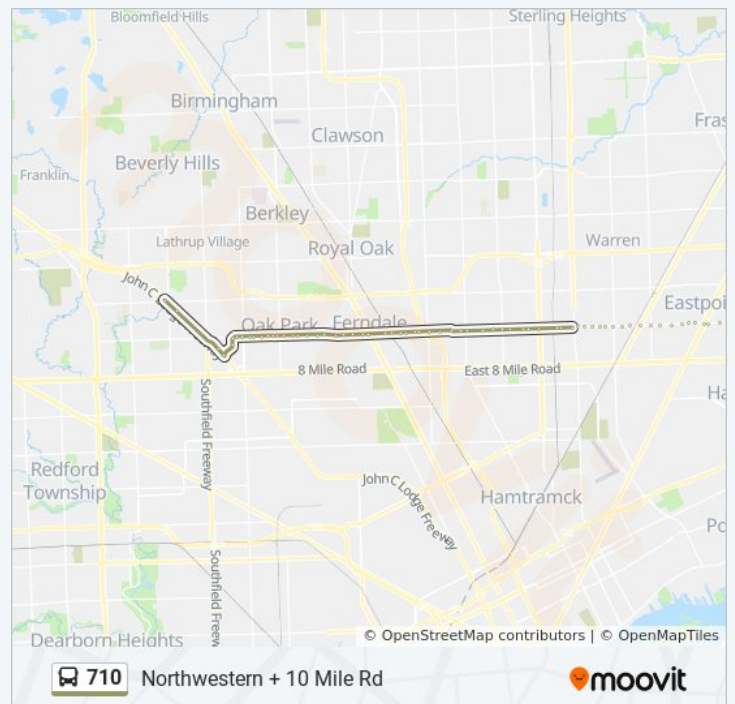

Friday

Not Operational

Saturday

Not Operational

710 bus Info

Direction: Northwestern + 10 Mile Rd

Stops: 96

Trip Duration: 72 min

Line Summary:

9 Mile Rd + Grove
9 Mile Rd + Hayes
9 Mile Rd + Firwood
9 Mile Rd + Lauren
9 Mile Rd + Wellington
9 Mile Rd + Schoenherr
9 Mile Rd + Groesbeck Hwy
9 Mile Rd + Amber
9 Mile Rd + Nagel
9 Mile Rd + Hoover
9 Mile Rd + Marmon
9 Mile Rd + Campbell
9 Mile Rd + Macarthur
9 Mile Rd + Federal
9 Mile Rd + Van Dyke
9 Mile Rd + Van Dyke
9 Mile Rd + Sherwood Ave
9 Mile Rd + Sherwood Ave
9 Mile Rd + Mound
9 Mile Rd + Curie
9 Mile Rd + Audrey
9 Mile Rd + Eureka
9 Mile Rd + Ryan
9 Mile Rd + Thomas
9 Mile Rd + Warner
9 Mile Rd + Dequindre
9 Mile Rd + Davey
9 Mile Rd + Hughes
9 Mile Rd + Tawas
9 Mile Rd + John R
9 Mile Rd + I-75 Service D
9 Mile Rd + Stauber
9 Mile Rd + Leitch