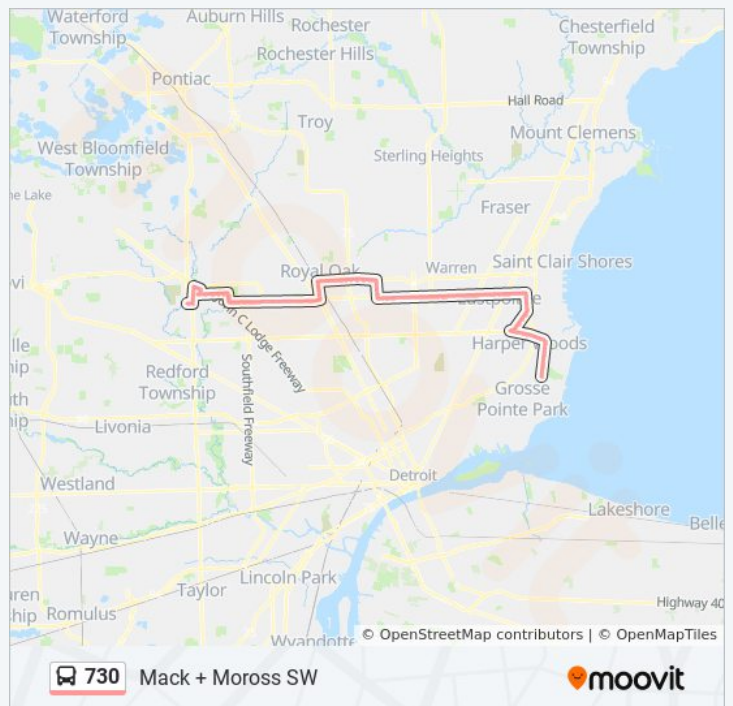

10 Mile Rd + Pierce

10 Mile Rd + Rutland

10 Mile Rd + Lathrup

10 Mile Rd + Southfield

10 Mile Rd + Continental

10 Mile Rd + Barbara Fritch

10 Mile Rd + Santa Barbara

10 Mile Rd + Rackham

10 Mile Rd + Santa Barbara

10 Mile Rd + Barbara Fritch

730 bus Time Schedule

Mack + Moross SW Route Timetable:

| | |
|-----------|-------------------|
| Sunday | Not Operational |
| Monday | 6:15 AM - 6:44 PM |
| Tuesday | 6:15 AM - 6:44 PM |
| Wednesday | 6:15 AM - 6:44 PM |
| Thursday | 6:15 AM - 6:44 PM |
| Friday | 6:15 AM - 6:44 PM |
| Saturday | 6:45 AM - 6:46 PM |

730 bus Info

Direction: Mack + Moross SW

Stops: 161

Trip Duration: 85 min

Line Summary:

10 Mile Rd + Continental

10 Mile Rd + Southfield

10 Mile Rd + Lathrup

10 Mile Rd + Rutland

10 Mile Rd + Pierce

10 Mile Rd + Fairfax

10 Mile Rd + Greenfield SW

10 Mile Rd. + Greenfield SE

10 Mile Rd + Rue Versailles

10 Mile Rd + Radcliff

10 Mile Rd + Church