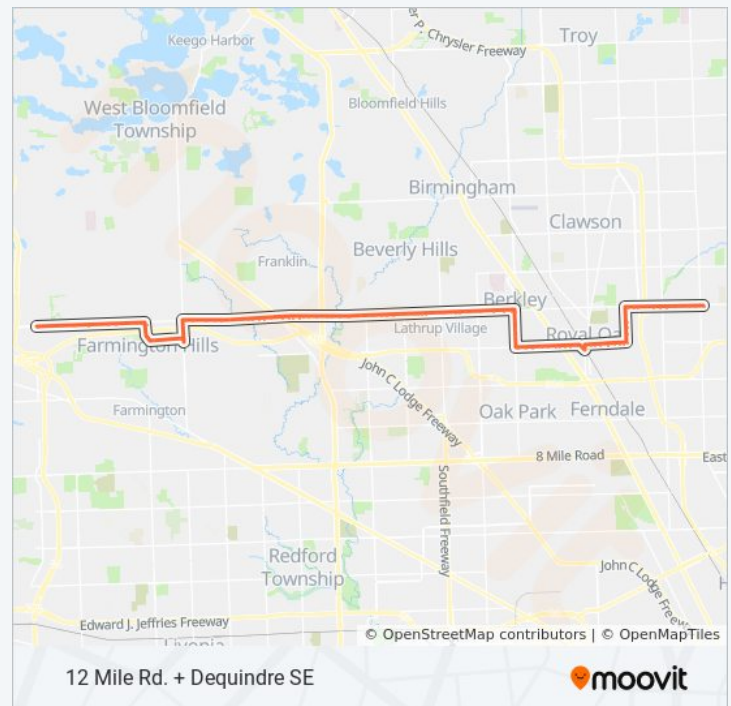

740 bus Info

Direction: 12 Mile Rd. + Dequindre SE

Stops: 110

Trip Duration: 82 min

Line Summary:

12 Mile Rd + Greencastle
12 Mile Rd + Balmoral
12 Mile Rd + Lincolnview
12 Mile Rd + Herdonwood
12 Mile Rd + Inkster
12 Mile Rd + San Marino Dr
12 Mile Rd + Walnut Grove Ln
12 Mile Rd + Northwestern
12 Mile Rd + Franklin
12 Mile Rd + Franklin Hills Dr
12 Mile Rd + Credit Acceptance
12 Mile Rd + Case Av
12 Mile Rd + Dufty Rd
12 Mile Rd + Lockdale
12 Mile Rd + Telegraph
12 Mile Rd + Franklin River Dr
12 Mile Rd + Streamwood
12 Mile Rd + Bell Rd
12 Mile Rd + Ivanhoe
12 Mile Rd + Lahser Ns
12 Mile Rd + Murray Cresent
12 Mile Rd + Monterey
12 Mile Rd + Bermuda Ln
12 Mile Rd + Ranchwood
12 Mile Rd + Evergreen Office Ctr
12 Mile Rd. + Evergreen SE
12 Mile Rd + Heritage Ln
12 Mile Rd + Westbrook Pky
12 Mile Rd + Smyth
12 Mile Rd + Rock Creek Dr
12 Mile Rd + Guy Place
12 Mile Rd + Southfield
12 Mile Rd + Red Leaf Lane