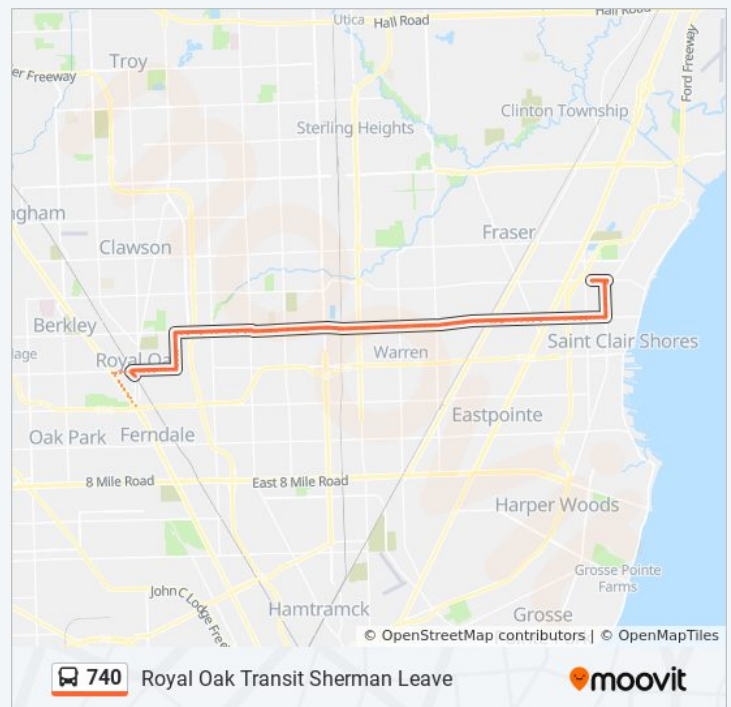

740 bus Info

Direction: Royal Oak Transit Sherman Leave

Stops: 102

Trip Duration: 55 min

Line Summary:

12 Mile Rd + Bunert

12 Mile Rd + Scarborough

12 Mile Rd + Schoenherr