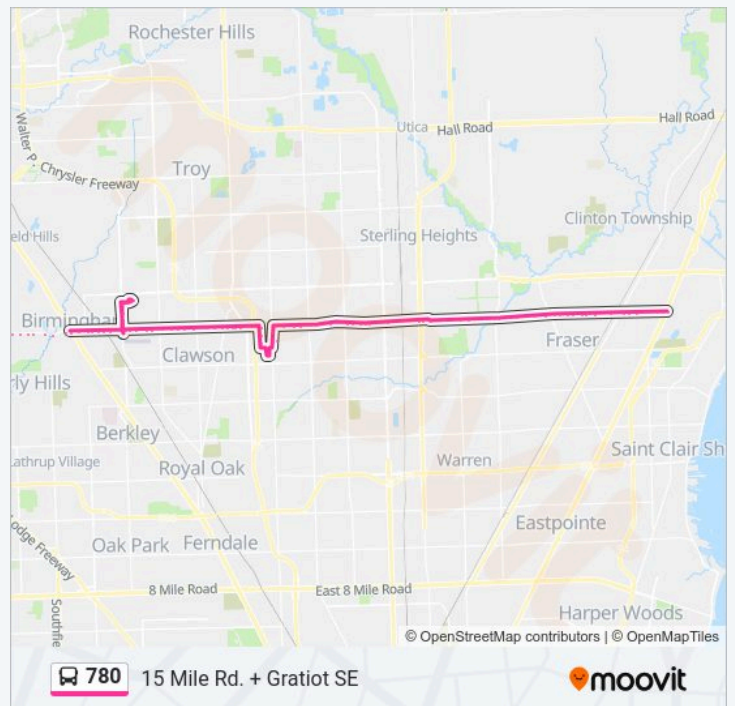

W Maple + Detroit Country Day

W Maple + Cranbrook Cros

W Maple + Williamsbury

Maple + Cranbrook

W Maple Rd Tilbury

780 bus Time Schedule

15 Mile Rd. + Gratiot SE Route Timetable:

Monday	5:33 AM-9:54 PM
Tuesday	5:33 AM-9:54 PM
Wednesday	5:33 AM-9:54 PM
Thursday	5:33 AM-9:54 PM
Friday	5:33 AM-9:54 PM
Saturday	5:46 AM-9:34 PM
Sunday	Not Operational

780 bus Info

Direction: 15 Mile Rd. + Gratiot SE

Stops: 126

Trip Duration: 84 min

Line Summary:

W Maple Rd + Larchlea

W Maple Rd + Pleasant

W Maple Rd + Linden

W Maple Rd + Valley View La

W Maple Rd + Bates

Maple + Old Woodward

E Maple Rd + Woodward

E Maple Rd + Adams

E Maple Rd + Rugby

E Maple Rd + Cambridge

E Maple Rd + S Eton