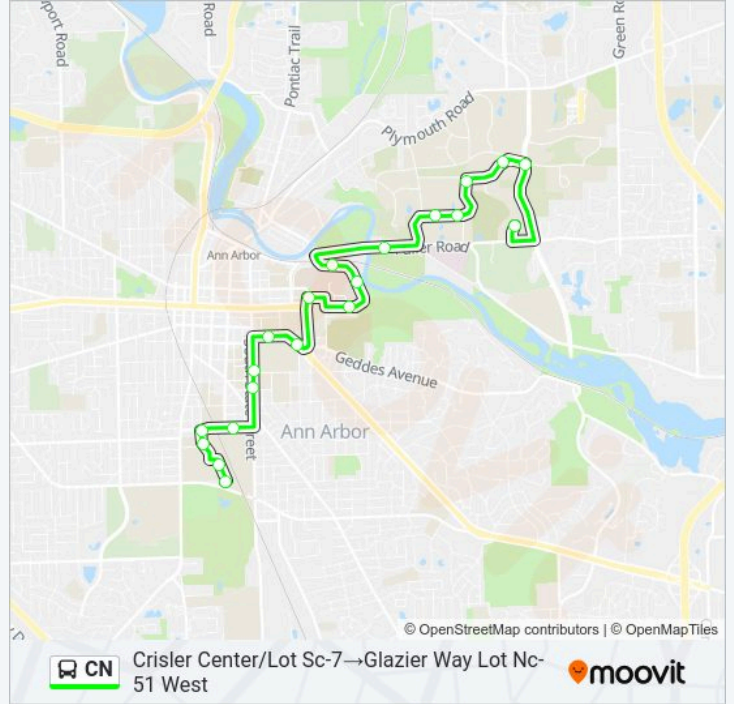

(1) Crisler Center/Lot Sc-7 → Glazier Way Lot Nc-51 West: 5:30 AM - 1:00 AM

Use the Moovit App to find the closest CN bus station near you and find out when is the next CN bus arriving.

Direction: Crisler Center/Lot Sc-7 → Glazier Way Lot Nc-51 West

20 stops

[VIEW LINE SCHEDULE](#)

- Crisler Center/Lot Sc-7
- Transportation Gate
- Facilities Services Building
- Greene/Hoover
- Intramural Building Outbound
- Law Quad
- Michigan Union S. State
- School Of Kinesiology Building
- Central Campus Transit Center: Chemistry
- Couzens Hall
- Markley Hall
- University Hospital (Taubman)
- Cancer Center Outbound
- Fuller Rd at Mitchell Field Lot M-75
- Art & Architecture
- Cooley Lab Outbound
- Fxb Outbound
- Haywood + Hubbard
- Huron/Hubbard Huron Outbound
- Glazier Way Lot Nc-51 West

CN bus Time Schedule

Crisler Center/Lot Sc-7 → Glazier Way Lot Nc-51 West
Route Timetable:

Monday	5:30 AM - 1:00 AM
Tuesday	5:30 AM - 1:00 AM
Wednesday	5:30 AM - 1:00 AM
Thursday	5:30 AM - 1:00 AM
Friday	5:30 AM - 1:00 AM
Saturday	Not Operational
Sunday	Not Operational

CN bus Info

Direction: Crisler Center/Lot Sc-7 → Glazier Way Lot Nc-51 West

Stops: 20

Trip Duration: 33 min

Line Summary:

CN bus time schedules and route maps are available in an offline PDF at moovitapp.com. Use the Moovit App to see live bus times, train schedule or subway schedule, and step-by-step directions for all public transit in Detroit - Ann Arbor, MI.