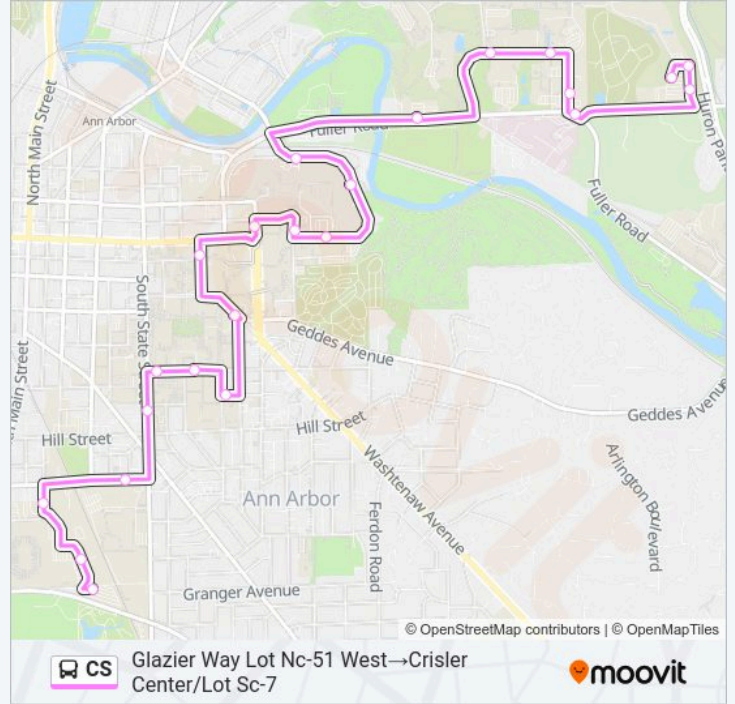

(1) Glazier Way Lot Nc-51 West→Crisler Center/Lot Sc-7: 6:00 AM - 1:00 AM

Use the Moovit App to find the closest CS bus station near you and find out when is the next CS bus arriving.

Direction: Glazier Way Lot Nc-51 West→Crisler Center/Lot Sc-7

23 stops

[VIEW LINE SCHEDULE](#)

- Glazier Way Lot Nc-51 West
- Glazier Way Lot Nc-51 North
- Glazier Way Lot Nc-51 East
- Va Hospital Fuller Rd
- Ford Presidential Library
- Cooley Lab Inbound
- Pierpont Commons Bonisteel Inbound
- Fuller Rd at Lot Nc-78 Mitchell Field (3)
- Cancer Center Inbound
- Taubman Inbound
- Mott Hospital
- Cardiovascular Center
- Biomedical Science Research Bldg
- Rackham Bldg
- Central Campus Transit Center: Chemistry
- East Quad Willard
- Shapiro Library
- Michigan Union, S. Univ
- South Quad
- Intramural Building Inbound

CS bus Time Schedule

Glazier Way Lot Nc-51 West→Crisler Center/Lot Sc-7
Route Timetable:

Monday	6:00 AM - 1:00 AM
Tuesday	6:00 AM - 1:00 AM
Wednesday	6:00 AM - 1:00 AM
Thursday	6:00 AM - 1:00 AM
Friday	6:00 AM - 1:00 AM
Saturday	Not Operational
Sunday	Not Operational

CS bus Info

Direction: Glazier Way Lot Nc-51 West→Crisler Center/Lot Sc-7

Stops: 23

Trip Duration: 33 min

Line Summary:

Institute For Continuing Legal Education

Crisler Center Lot Sc-5

Crisler Center/Lot Sc-7