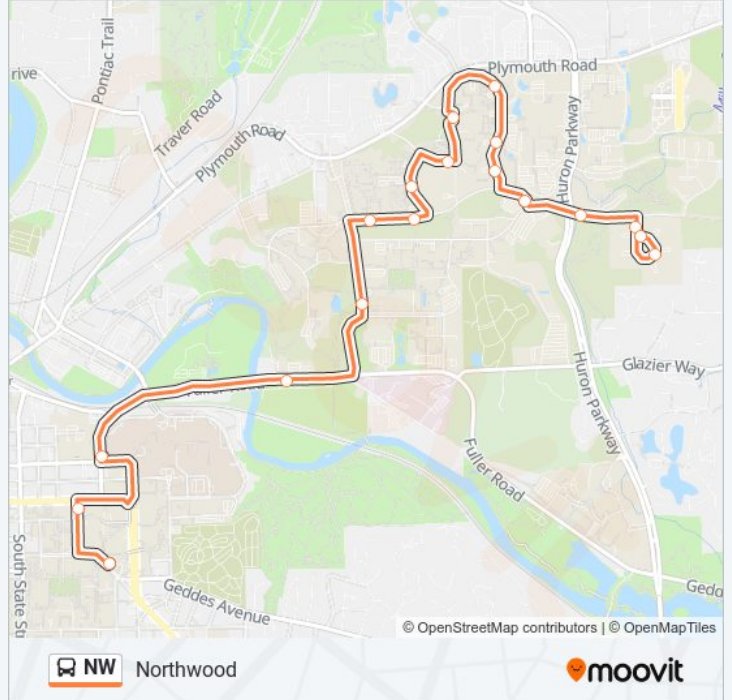

Use the Moovit App to find the closest NW bus station near you and find out when is the next NW bus arriving.

**Direction: Central Campus Transit Center: Ruthven Museum→Northwood V (3)**

18 stops

[VIEW LINE SCHEDULE](#)

- Central Campus Transit Center: Ruthven Museum
- Power Center
- Glen And Catherine
- Fuller Rd at Mitchell Field Lot M-75
- Pierpont Commons Murfin Outbound
- Northwood III Outbound
- Northwood I Outbound
- Cram Circle Outbound
- Northwood II Outbound
- Fire Station Outbound
- Plymouth Rd Crosswalk
- Northwood IV
- Northwood Community Center
- Hayward/Hubbard Hubbard Outbound
- Ncac%% Hubbard Outbound
- Northwood V (1)
- Northwood V (2)
- Northwood V (3)

**NW bus Time Schedule**

Central Campus Transit Center: Ruthven Museum→Northwood V (3) Route Timetable:

Sunday	12:15 AM - 11:55 PM
Monday	12:15 AM - 11:55 PM
Tuesday	12:15 AM - 11:55 PM
Wednesday	12:15 AM - 11:55 PM
Thursday	12:15 AM - 11:55 PM
Friday	12:15 AM - 11:55 PM
Saturday	12:15 AM - 11:55 PM

**NW bus Info**

**Direction:** Central Campus Transit Center: Ruthven Museum→Northwood V (3)

**Stops:** 18

**Trip Duration:** 20 min

**Line Summary:**

**Direction: Northwood III Outbound→Northwood V (3)**

13 stops