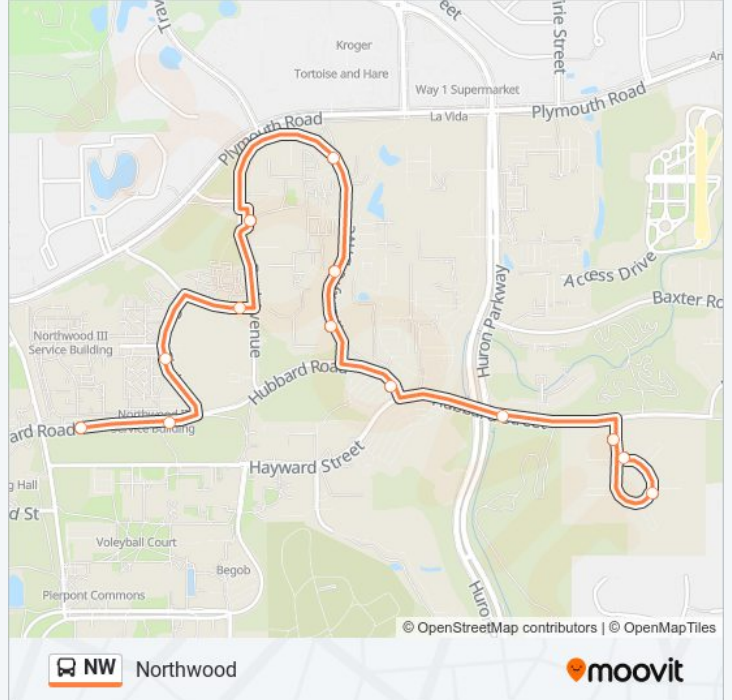

[VIEW LINE SCHEDULE](#)

- Northwood III Outbound
- Northwood I Outbound
- Cram Circle Outbound
- Northwood II Outbound
- Fire Station Outbound
- Plymouth Rd Crosswalk
- Northwood IV
- Northwood Community Center
- Hayward/Hubbard Hubbard Outbound
- Ncac%% Hubbard Outbound
- Northwood V (1)
- Northwood V (2)
- Northwood V (3)

**NW bus Time Schedule**

Northwood III Outbound→Northwood V (3) Route  
Timetable:

Sunday	8:25 AM
Monday	6:25 AM - 7:15 AM
Tuesday	6:25 AM - 7:15 AM
Wednesday	6:25 AM - 7:15 AM
Thursday	6:25 AM - 7:15 AM
Friday	6:25 AM - 7:15 AM
Saturday	8:25 AM

**NW bus Info**

**Direction:** Northwood III Outbound→Northwood V (3)

**Stops:** 13

**Trip Duration:** 10 min

**Line Summary:**

**Direction: Northwood V (3)→Central Campus Transit Center: Ruthven Museum**  
**12 stops**  
[VIEW LINE SCHEDULE](#)

**NW bus Info**

**Direction:** Northwood V (3)→Central Campus Transit Center: Ruthven Museum

**Stops:** 12

**Trip Duration:** 20 min

**Line Summary:**