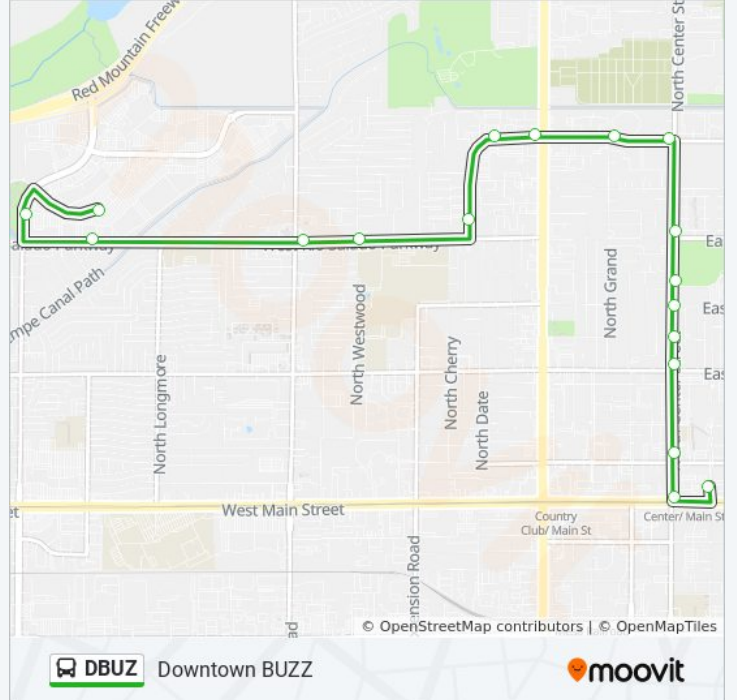

Direction: Main+Centennial Via Mesa Dr

24 stops

[VIEW LINE SCHEDULE](#)

Mesa Riverview Dr & Home Depot

Mesa Riverview Dr & Walmart

Bass Pro Dr & Dobson Rd

Dobson Rd & Rio Salado Pkwy

Rio Salado Pkwy & Dobson Rd

DBUZ bus Info

Direction: Main+Centennial Via Mesa Dr

Stops: 24

Trip Duration: 26 min

Line Summary:

Center St & 7th Pl

Center St & 6th Pl

Center St & 5th St

Brown Rd & Country Club Dr

Brown Rd & 560 West

Date & Cherry

Rio Salado Pkwy & Westwood

Rio Salado Pkwy & Alma School Rd

Rio Salado Pkwy & Decatur St

Dobson Rd & Rio Salado Pkwy

Mesa Riverview Dr & Home Depot

DBUZ bus Info

Direction: Mesa Riverview

Stops: 17

Trip Duration: 18 min

Line Summary:

DBUZ bus time schedules and route maps are available in an offline PDF at moovitapp.com. Use the [Moovit App](#) to see live bus times, train schedule or subway schedule, and step-by-step directions for all public transit in Phoenix.