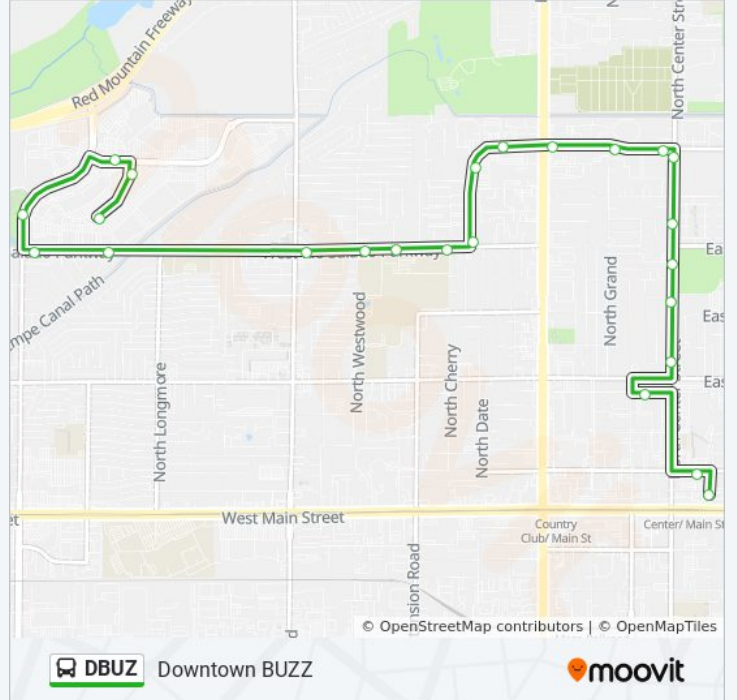

Use the Moovit App to find the closest DBUZ bus station near you and find out when is the next DBUZ bus arriving.

Direction: Main+Centennial

24 stops

[VIEW LINE SCHEDULE](#)

- Mesa Riverview Dr & Home Depot
- Mesa Riverview Dr & Walmart
- Bass Pro Dr & Dobson Rd
- Dobson Rd & Rio Salado Pkwy
- Rio Salado Pkwy & Dobson Rd
- Rio Salado Pkwy & Decatur St
- Rio Salado Pkwy & Alma School Rd
- Rio Salado Pkwy & Westwood
- Rio Salado Pkwy & Heritage
- Rio Salado Pkwy & Cherry
- Date & Rio Salado Pkwy
- Date & 10th St
- Brown Rd & 525 West
- Brown Rd & Country Club Dr
- Brown Rd & Grand
- Brown Rd & Center St
- Center St & Brown Rd
- Center St & 8th Pl
- Center St & 7th Pl
- Center St & 6th Pl
- Center St & 5th St

DBUZ bus Info

Direction: Main+Centennial

Stops: 24

Trip Duration: 22 min

Line Summary:

3rd Pl & Macdonald

1st St & Centennial Wy

Centennial Wy & Main St

Direction: Main+Centennial Via Mesa Dr

24 stops

[VIEW LINE SCHEDULE](#)

Mesa Riverview Dr & Home Depot

Mesa Riverview Dr & Walmart

Bass Pro Dr & Dobson Rd

Dobson Rd & Rio Salado Pkwy

Rio Salado Pkwy & Dobson Rd

Rio Salado Pkwy & Decatur St

Rio Salado Pkwy & Alma School Rd

Rio Salado Pkwy & Westwood

Rio Salado Pkwy & Heritage

Rio Salado Pkwy & Cherry

Date & Rio Salado Pkwy

Date & 10th St

Brown Rd & 525 West