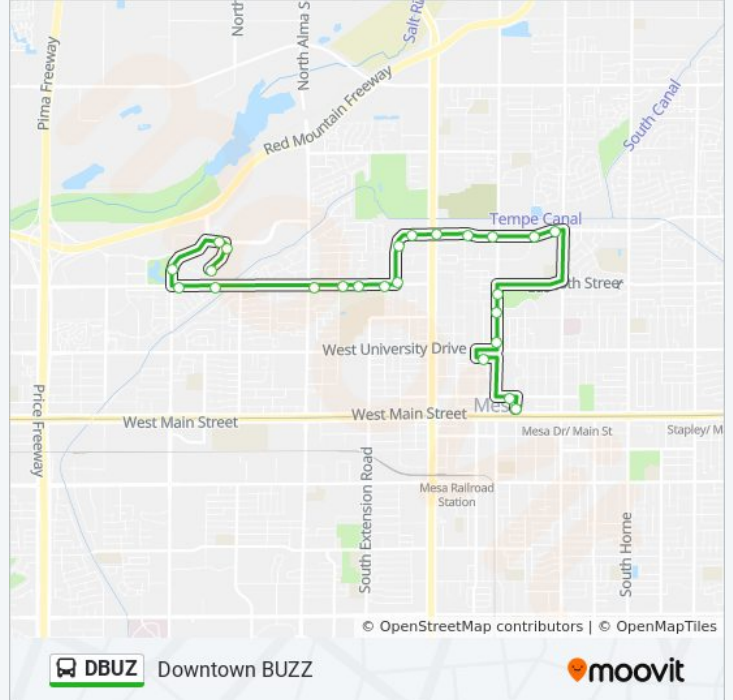

DBUZ bus Info

Direction: Main+Centennial

Stops: 24

Trip Duration: 22 min

Line Summary:

3rd Pl & Macdonald

1st St & Centennial Wy

Centennial Wy & Main St

Direction: Main+Centennial Via Mesa Dr

24 stops

[VIEW LINE SCHEDULE](#)

Mesa Riverview Dr & Home Depot

Mesa Riverview Dr & Walmart

Bass Pro Dr & Dobson Rd

Dobson Rd & Rio Salado Pkwy

Rio Salado Pkwy & Dobson Rd

DBUZ bus Info

Direction: Main+Centennial Via Mesa Dr

Stops: 24

Trip Duration: 26 min

Line Summary:

Center St & 7th Pl

Center St & 6th Pl

Center St & 5th St

3rd Pl & Macdonald

1st St & Centennial Wy

Centennial Wy & Main St

Downtown BUZZ

Direction: Mesa Riverview

17 stops

[VIEW LINE SCHEDULE](#)

Centennial Wy & Main St