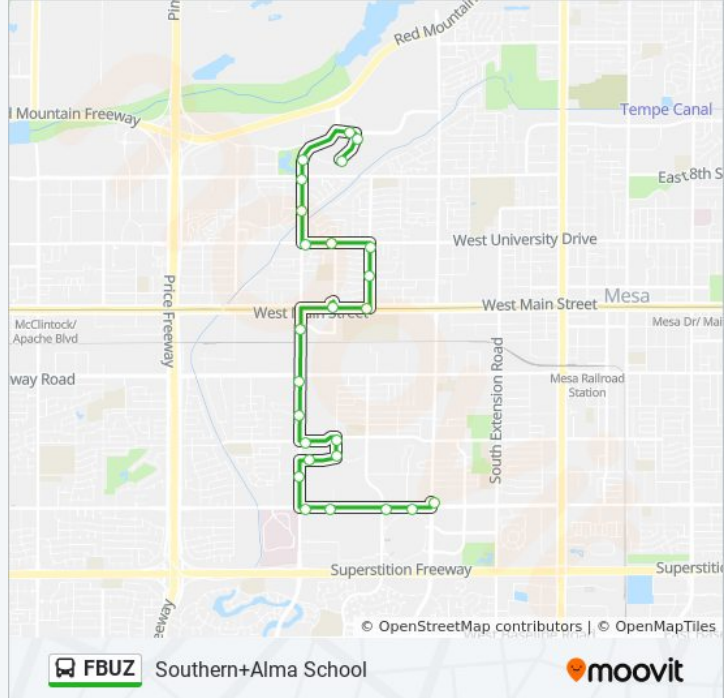

**FBUZ bus Info**

**Direction:** Mesa Riverview

**Stops:** 26

**Trip Duration:** 26 min

**Line Summary:**

Dobson Rd & University Dr

Dobson Rd & Decatur St

Dobson Rd & Rio Salado Pkwy

Mesa Riverview Dr & Home Depot

**Direction: Southern+Alma School**

24 stops

[VIEW LINE SCHEDULE](#)

Mesa Riverview Dr & Home Depot

Mesa Riverview Dr & Walmart

Bass Pro Dr & Dobson Rd

Dobson Rd & Rio Salado Pkwy

**FBUZ bus Info**

**Direction:** Southern+Alma School

**Stops:** 24

**Trip Duration:** 28 min

**Line Summary:**

Dobson Rd & Emerald Av

Southern Av & Dobson Rd

Southern Av & Sycamore

Southern Av & Longmore

Southern Av & Stewart

Alma School Rd & Southern Av

FBUZ bus time schedules and route maps are available in an offline PDF at [moovitapp.com](https://moovitapp.com). Use the [Moovit App](#) to see live bus times, train schedule or subway schedule, and step-by-step directions for all public transit in Phoenix.