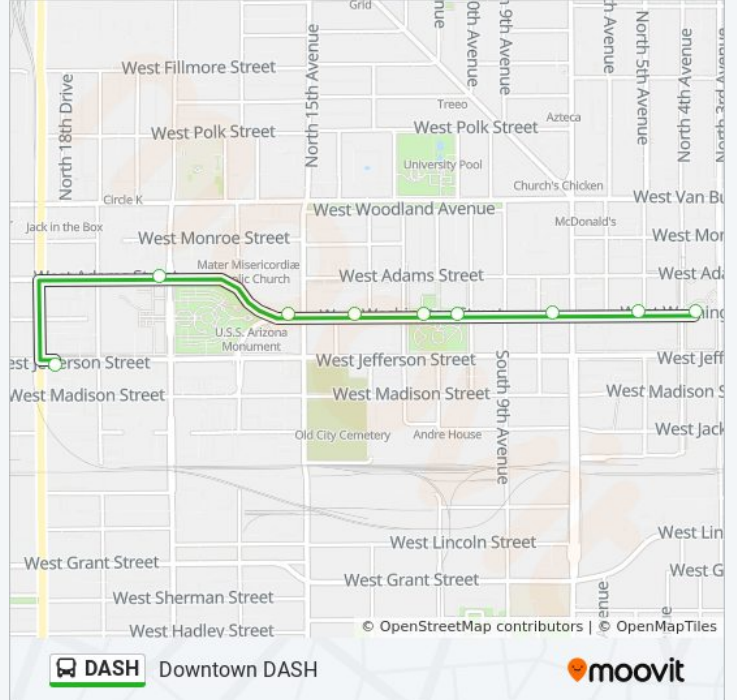

Downtown DASH

[Get The App](#)

The DASH bus line (Downtown DASH) has 2 routes. For regular weekdays, their operation hours are:

(1) 4th Av+Washington: 6:46 AM - 6:36 PM (2) State Capitol: 6:32 AM - 6:32 PM

Use the Moovit App to find the closest DASH bus station near you and find out when is the next DASH bus arriving.

Direction: 4th Av+Washington

10 stops

[VIEW LINE SCHEDULE](#)

Jefferson St & 19th Av

Jefferson St & 1700 West

DASH bus Info

Direction: 4th Av+Washington

Stops: 10

Trip Duration: 9 min

Line Summary:

Direction: State Capitol

9 stops

[VIEW LINE SCHEDULE](#)

DASH bus Info

Direction: State Capitol

Stops: 9

Trip Duration: 7 min

Line Summary:

DASH bus time schedules and route maps are available in an offline PDF at moovitapp.com. Use the [Moovit App](#) to see live bus times, train schedule or subway schedule, and step-by-step directions for all public transit in Phoenix.