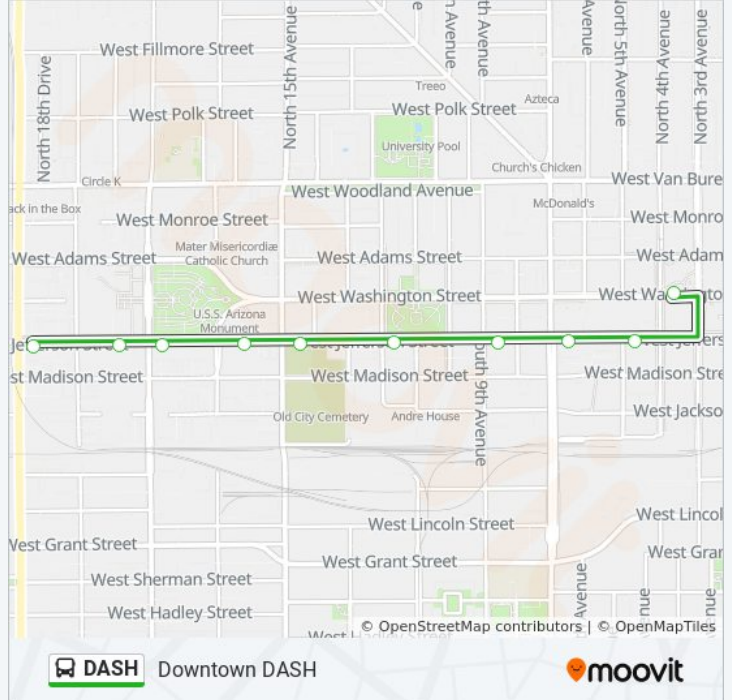

Downtown DASH

[Get The App](#)

The DASH bus line (Downtown DASH) has 2 routes. For regular weekdays, their operation hours are:

(1) 4th Av+Washington: 6:46 AM - 6:36 PM (2) State Capitol: 6:32 AM - 6:32 PM

Use the Moovit App to find the closest DASH bus station near you and find out when is the next DASH bus arriving.

Direction: 4th Av+Washington

10 stops

[VIEW LINE SCHEDULE](#)

Jefferson St & 19th Av

Jefferson St & 1700 West

Jefferson St & 17th Av

Jefferson St & 16th Av

Jefferson St & 15th Av

Jefferson St & 12th Av

Jefferson St & 9th Av

Jefferson St & 7th Av

Jefferson St & 5th Av

Washington St & 4th Av

DASH bus Info

Direction: 4th Av+Washington

Stops: 10

Trip Duration: 9 min

Line Summary:

Direction: State Capitol

9 stops

[VIEW LINE SCHEDULE](#)