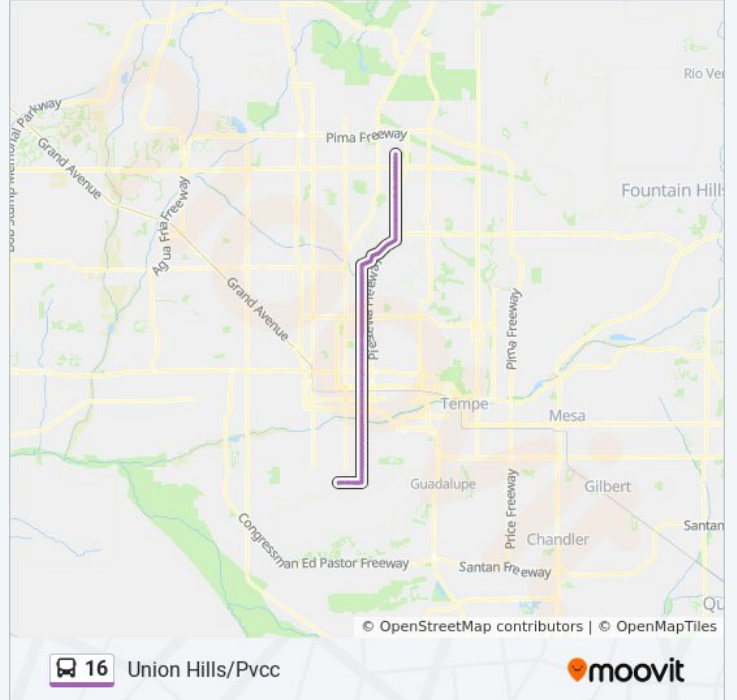

Direction: Union Hills/Pvcc

Stops: 82

Trip Duration: 77 min

Line Summary:

- 16th St & Elwood St
- 16th St & Riverview Dr
- 16th St & University Dr
- 16th St & Watkins St
- 16th St & Mohave St
- 16th St & Pima St
- 16th St & Buckeye Rd
- 16th St & Grant St
- 16th St & Jefferson St
- 16th St & Van Buren St
- 16th St & Villa St
- 16th St & Mckinley St
- 16th St & Roosevelt St
- 16th St & Willetta St
- 16th St & Mcdowell Rd
- 16th St & Palm Ln
- 16th St & Oak St
- 16th St & Cambridge Av
- 16th St & Thomas Rd
- 16th St & Earll Dr
- 16th St & Osborn Rd
- 16th St & Whitton Av
- 16th St & Indian School Rd
- 16th St & Devonshire Av
- 16th St & Glenrosa Av
- 16th St & Campbell Av
- 16th St & Highland Av
- 16th St & Camelback Rd
- 16th St & Colter St
- 16th St & Missouri Av
- 16th St & Montebello Av
- 16th St & Bethany Home Rd
- 16th St & Rose Ln