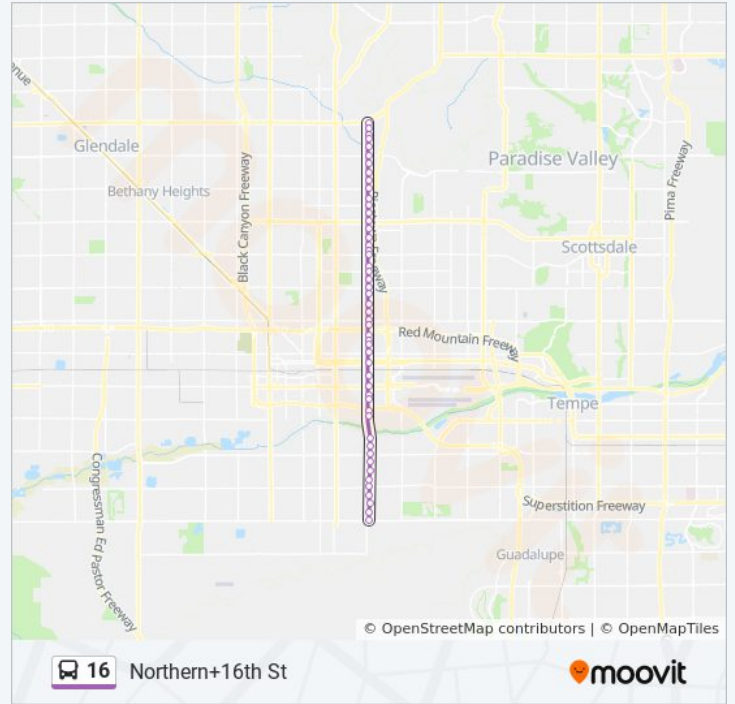

16th St & Willetta St

16th St & Mcdowell Rd

16th St & Palm Ln

16th St & Oak St

16th St & Cambridge Av

16th St & Thomas Rd

16th St & Earll Dr

16th St & Osborn Rd

16th St & Missouri Av

16th St & Montebello Av

Direction: Northern+16th St

Stops: 51

Trip Duration: 47 min

Line Summary:

16th St & Bethany Home Rd

16th St & Rose Ln

16th St & Maryland Av

16th St & Ocotillo Rd

16th St & Glendale Av

16th St & Myrtle Av

16th St & Orangewood Av

16th St & Morten Av

16th St & 7743 North

16th St & Winter Dr

Direction: Union Hills/Pvcc

Stops: 82

Trip Duration: 77 min

Line Summary:

- 16th St & Elwood St
- 16th St & Riverview Dr
- 16th St & University Dr
- 16th St & Watkins St
- 16th St & Mohave St
- 16th St & Pima St
- 16th St & Buckeye Rd
- 16th St & Grant St
- 16th St & Jefferson St
- 16th St & Van Buren St
- 16th St & Villa St
- 16th St & Mckinley St
- 16th St & Roosevelt St
- 16th St & Willetta St
- 16th St & Mcdowell Rd
- 16th St & Palm Ln
- 16th St & Oak St
- 16th St & Cambridge Av
- 16th St & Thomas Rd
- 16th St & Earll Dr
- 16th St & Osborn Rd
- 16th St & Whitton Av
- 16th St & Indian School Rd
- 16th St & Devonshire Av
- 16th St & Glenrosa Av
- 16th St & Campbell Av
- 16th St & Highland Av
- 16th St & Camelback Rd
- 16th St & Colter St
- 16th St & Missouri Av
- 16th St & Montebello Av
- 16th St & Bethany Home Rd
- 16th St & Rose Ln