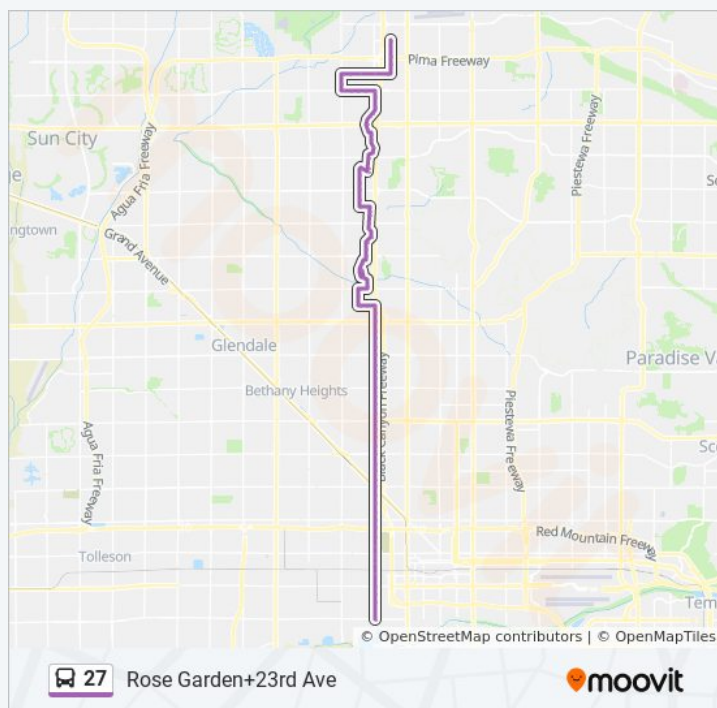

Rose Garden+23rd Ave Route Timetable:

Sunday	4:48 AM - 10:46 PM
Monday	4:07 AM - 11:07 PM
Tuesday	4:07 AM - 11:07 PM
Wednesday	4:07 AM - 11:07 PM
Thursday	4:07 AM - 11:07 PM
Friday	4:07 AM - 11:07 PM
Saturday	4:48 AM - 10:46 PM

27 bus Info

Direction: Rose Garden+23rd Ave

Stops: 90

Trip Duration: 86 min

Line Summary:

27th Av & Missouri Av

27th Av & Montebello Av

27th Av & Bethany Home Rd