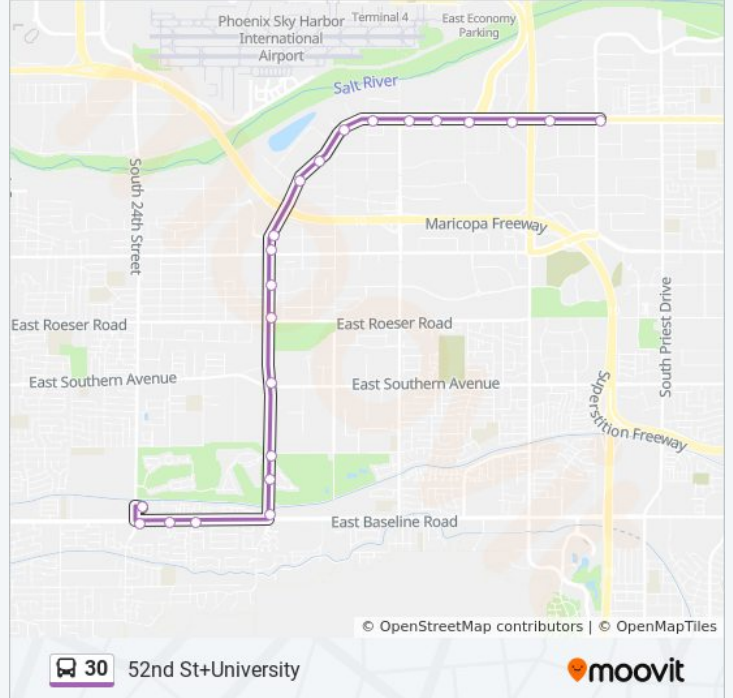

Baseline Rd & 28th St

Baseline Rd & 27th St

24th St & Baseline Rd

24th St/Baseline Pnr

Direction: 52nd St+University

22 stops

[VIEW LINE SCHEDULE](#)

24th St/Baseline Pnr

32nd St & Wier Av

32nd St & Broadway Rd

32nd St & Wood St

University Dr & Elwood St

University Dr & 3439 West

University Dr & 36th St

University Dr & 38th St

30 bus Time Schedule

52nd St+University Route Timetable:

Sunday	Not Operational
Monday	4:10 AM
Tuesday	4:10 AM
Wednesday	4:10 AM
Thursday	4:10 AM
Friday	4:10 AM
Saturday	10:48 PM - 11:18 PM

30 bus Info

Direction: 52nd St+University

Stops: 22

Trip Duration: 17 min

Line Summary:

University Dr & 40th St
 University Dr & 42nd St
 University Dr & 44th St
 University Dr & 48th St
 University Dr & 48th St
 University Dr & 52nd St

Direction: Power Rd+University