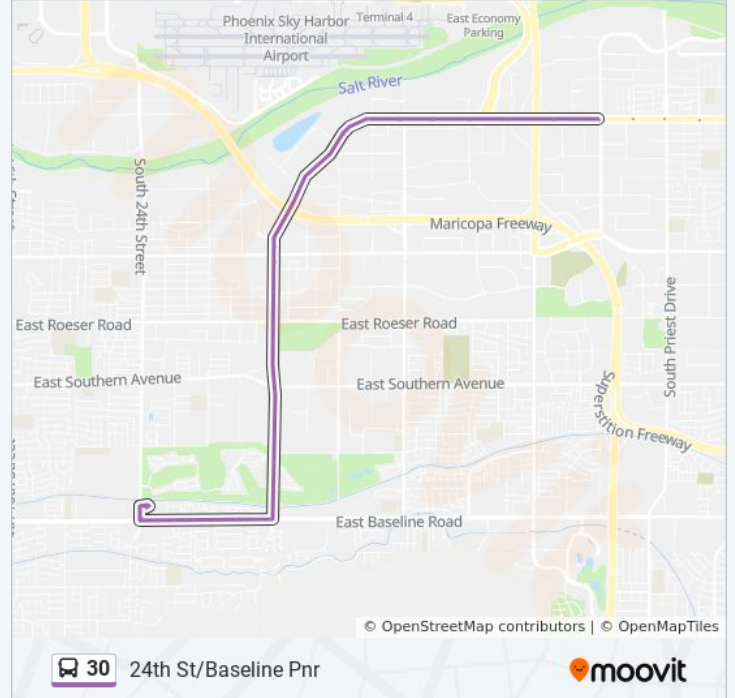

University Dr & Center St

University Dr & Robson

University Dr & Country Club Dr

University Dr & Date

University Dr & Extension Rd

University Dr & Westwood

University Dr & Alma School Rd

University Dr & Standage

University Dr & Longmore Rd

University Dr & Saguaro

Dobson Rd & University Dr

Dobson Rd & 2nd St

Sycamore/Main St Tc

Dobson Rd & Main St

Dobson Rd & 2nd St

University Dr & Dobson Rd

University Dr & May St

University Dr & Evergreen Rd

University Dr & George Dr

University Dr & Price Rd

University Dr & River Dr

University Dr & Smith Rd

University Dr & Perry Ln

University Dr & McClintock Dr

Baseline Rd & 28th St

Baseline Rd & 27th St

24th St & Baseline Rd

24th St/Baseline Pnr

Direction: 52nd St+University

22 stops

[VIEW LINE SCHEDULE](#)

24th St/Baseline Pnr