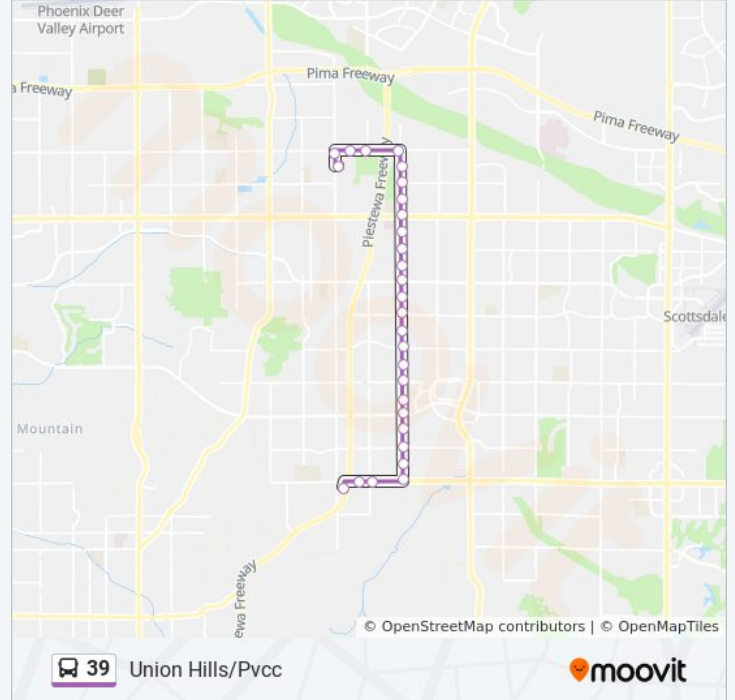

Direction: Dreamy Draw Pnr

26 stops

[VIEW LINE SCHEDULE](#)

- Paradise Valley Cc
- Union Hills Dr & 34th St
- Union Hills Dr & 36th St
- 40th St & Union Hills Dr
- 40th St & Desert Cactus St
- 40th St & Grovers Av
- 40th St & Danbury Rd
- 40th St & Bell Rd
- 40th St & Edna Av
- 40th St & Paradise Ln
- 40th St & Tierra Buena Ln
- 40th St & Greenway Rd
- 40th St & Hillery Dr
- 40th St & Acoma Dr
- 40th St & Hearn Rd
- 40th St & Thunderbird Rd
- 40th St & Willow Av
- 40th St & Sweetwater Av
- 40th St & Larkspur Dr
- 40th St & Cactus Rd
- 40th St & Cholla St
- 40th St & Desert Cove Av

Dreamy Draw Pnr

Direction: Union Hills/Pvcc

28 stops

[VIEW LINE SCHEDULE](#)

Dreamy Draw Pnr

Shea Bl & 35th St

Shea Bl & 36th St

40th St & Shea Bl

Direction: Union Hills/Pvcc

Stops: 28

Trip Duration: 22 min

Line Summary:

40th St & Edna Av

40th St & Bell Rd

40th St & Danbury Rd

40th St & Grovers Av

40th St & Desert Cactus St

Union Hills Dr & 40th St

Union Hills Dr & 36th St

Union Hills Dr & 34th St

32nd St & Union Hills Dr

Paradise Valley Cc

39 bus time schedules and route maps are available in an offline PDF at moovitapp.com. Use the [Moovit App](#) to see live bus times, train schedule or subway schedule, and step-by-step directions for all public transit in Phoenix.