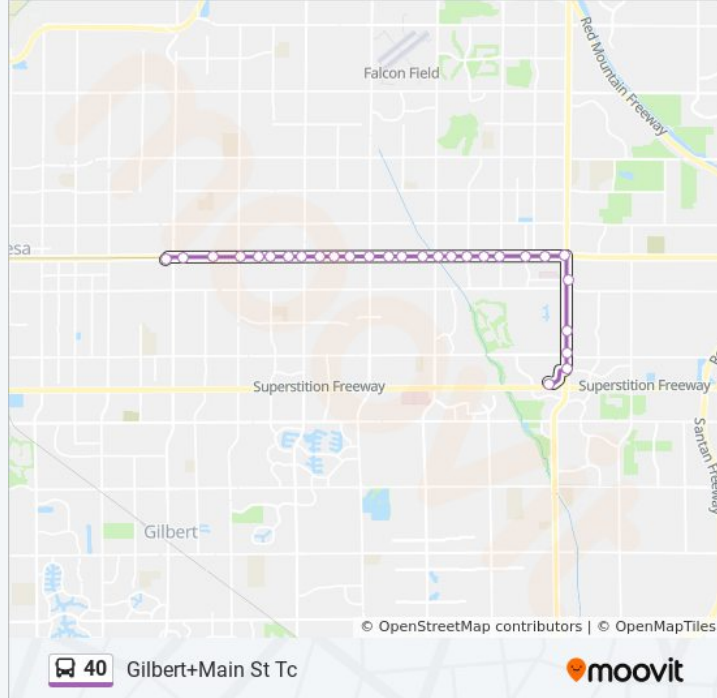

Use the Moovit App to find the closest 40 bus station near you and find out when is the next 40 bus arriving.

Direction: Gilbert+Main St Tc

28 stops

[VIEW LINE SCHEDULE](#)

- Superstition Springs Tc
- Power Rd & Hampton Av
- Power Rd & Southern Av
- Power Rd & Via Rossmoor
- Power Rd & Baywood Av
- Main St & Power Rd
- Main St & 65th St
- Main St & 63rd St
- Main St & Recker Rd
- Main St & 58th St
- Main St & 56th St
- Main St & 54th St
- Main St & Higley Rd
- Main St & 5026 East
- Main St & 48th St
- Main St & Quinn Dr
- Main St & Greenfield Rd
- Main St & Norfolk St
- Main St & Sulleys Dr
- Main St & 38th St
- Main St & Val Vista Dr

40 bus Info

Direction: Gilbert+Main St Tc

Stops: 28

Trip Duration: 32 min

Line Summary:

Main St & 3400 East

Main St & 3130 East

Main St & 3020 East

Main St & Lindsay Rd

Main St & Windsor St

Main St & Chestnut St

Gilbert Rd/Main St Tc

Direction: Superstition Sprgs Tc

47 stops

[VIEW LINE SCHEDULE](#)

Sycamore/Main St Tc

Main St & Sycamore

Main St & Longmore

Main St & Stewart

Main St & Alma School Rd

Main St & 1007 West

Main St & Extension Rd

Main St & Date

Main St & Country Club Dr