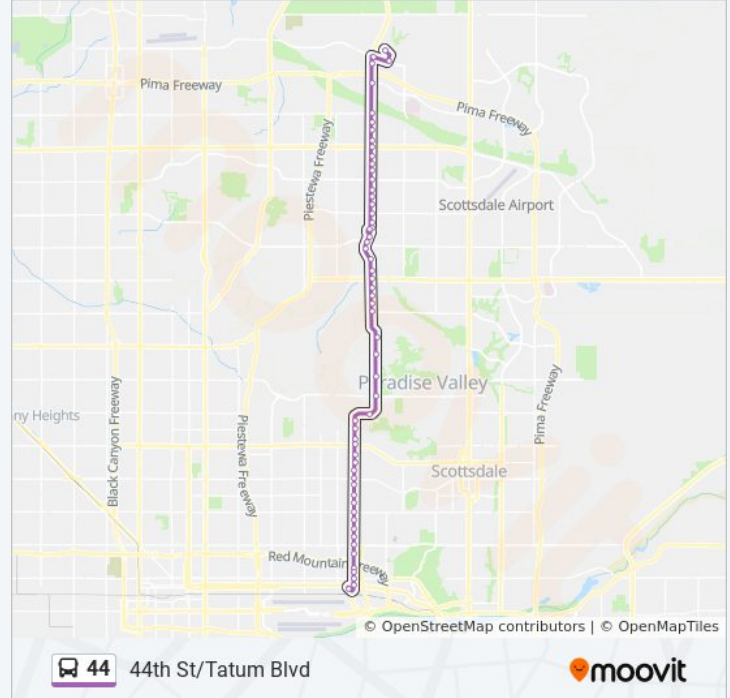

Direction: Desert Ridge

58 stops

[VIEW LINE SCHEDULE](#)

- 44th St Sky Train Station
- 44th St & Washington St
- 44th St & Van Buren St
- 44th St & Mckinley St
- 44th St & Cofco Center St
- 44th St & Belleview St
- 44th St & Mcdowell Rd
- 44th St & Palm Ln
- 44th St & Oak St
- 44th St & Wilshire Dr
- 44th St & Thomas Rd
- 44th St & Earll Dr
- 44th St & Osborn Rd
- 44th St & Indianola Av
- 44th St & Indian School Rd
- 44th St & Glenrosa Av
- 44th St & Campbell Av
- 44th St & Calle Alegre
- 44th St & Camelback Rd
- 44th St & Colter St
- 44th St & Stanford Dr
- 44th St & Solana Dr

Tatum Bl & Hearn Rd

Tatum Bl & Acoma Dr

Tatum Bl & Hillery Dr

Tatum Bl & Greenway Rd

Tatum Bl & Kathleen Rd

Tatum Bl & Paradise Ln

Tatum Bl & Aire Libre Av

Tatum Bl & Bell Rd

Tatum Bl & Angela Dr

Tatum Bl & Grovers Av

Tatum Bl & Desert Cactus St

Tatum Bl & Union Hills Dr

Tatum Bl & Mayo Bl

Tatum Bl & Rose Garden Ln

Deer Valley Rd & Tatum Bl

Marriott Dr & Deer Valley Rd

Marriott Dr & Desert Ridge Marriott

Direction: Sky Train 44th St

58 stops

[VIEW LINE SCHEDULE](#)

Marriott Dr & Desert Ridge Marriott

Deer Valley Rd & Marriott Dr

Tatum Bl & Deer Valley Rd

Tatum Bl & Rose Garden Ln