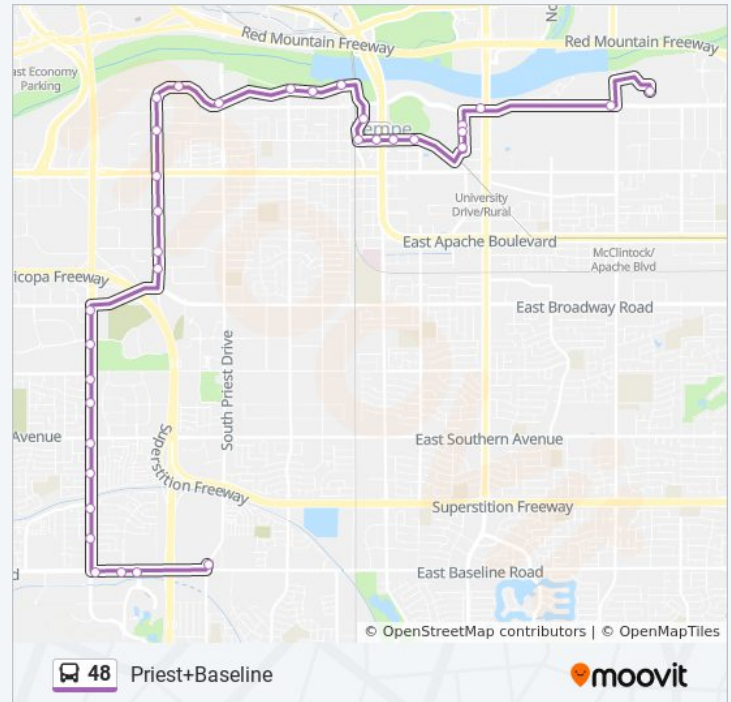

Rio Salado Pkwy & 700 West

Rio Salado Pkwy & Hardy Dr

Rio Salado Pkwy & Priest Dr

Rio Salado Pkwy & 1910 West

Rio Salado Pkwy & 2050 West

52nd St & 4th St

52nd St & University Dr

52nd St & Medtronic Wy

52nd St & 14th St

52nd St & 16th St

48th St & Broadway Rd

48th St & Cotton Center Bl

48th St & Roeser Rd

48th St & Fairmont Dr

48th St & Southern Av

48th St & Alta Vista Rd

48th St & Vineyard Rd

Thursday	4:53 AM - 10:23 PM
Friday	4:53 AM - 10:23 PM
Saturday	4:48 AM - 10:18 PM

48 bus Info

Direction: Priest+Baseline

Stops: 41

Trip Duration: 48 min

Line Summary:

48th St & Minton Dr

Baseline Rd & 48th St

Baseline Rd & Calle Los Cerros Dr

Baseline Rd & Arizona Grand Pkwy

Priest Dr & Baseline Rd

48 bus time schedules and route maps are available in an offline PDF at moovitapp.com. Use the [Moovit App](#) to see live bus times, train schedule or subway schedule, and step-by-step directions for all public transit in Phoenix.