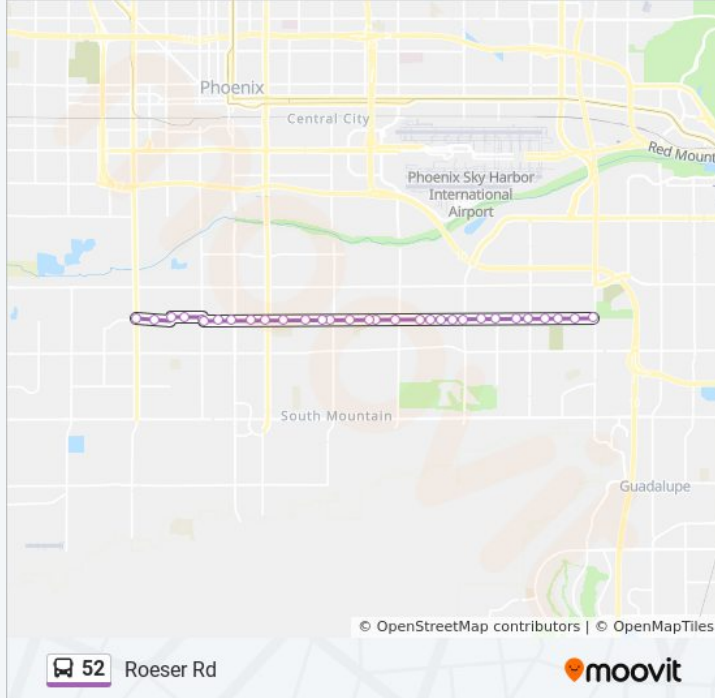

Roeser Rd

Get The App

The 52 bus line (Roeser Rd) has 2 routes. For regular weekdays, their operation hours are:

(1) 19th Ave+Roeser: 3:55 AM - 10:55 PM(2) 48th St+Roeser: 4:18 AM - 11:18 PM

Use the Moovit App to find the closest 52 bus station near you and find out when is the next 52 bus arriving.

**52 bus Info**

**Direction:** 19th Ave+Roeser

**Stops:** 31

**Trip Duration:** 24 min

**Line Summary:**

Roeser Rd & 4th St  
 Roeser Rd & Central Av  
 Roeser Rd & Montezuma St  
 Roeser Rd & 7th Av  
 7th Av & Roeser Rd  
 Atlanta Av & 11th Av  
 Atlanta Av & 15th Av  
 Roeser Rd & 17th Av  
 19th Av & Roeser Rd

**Direction: 48th St+Roeser**

30 stops

[VIEW LINE SCHEDULE](#)

Roeser Rd & 19th Av  
 Roeser Rd & 17th Av  
 Atlanta Av & 15th Av  
 Atlanta Av & 11th Av  
 Roeser Rd & 7th Av  
 Roeser Rd & Montezuma St  
 Roeser Rd & Central Av  
 Roeser Rd & 4th St  
 Roeser Rd & 7th St  
 Roeser Rd & 9th St  
 Roeser Rd & 12th St  
 Roeser Rd & 14th Wy  
 Roeser Rd & 16th St  
 Roeser Rd & 18th Pl  
 Roeser Rd & 20th St  
 Roeser Rd & 22nd Pl  
 Roeser Rd & 24th St  
 Roeser Rd & 27th St

**52 bus Info**

**Direction:** 48th St+Roeser

**Stops:** 30

**Trip Duration:** 23 min

**Line Summary:**

Roeser Rd & 28th St

Roeser Rd & 28th Pl

Roeser Rd & 31st Pl