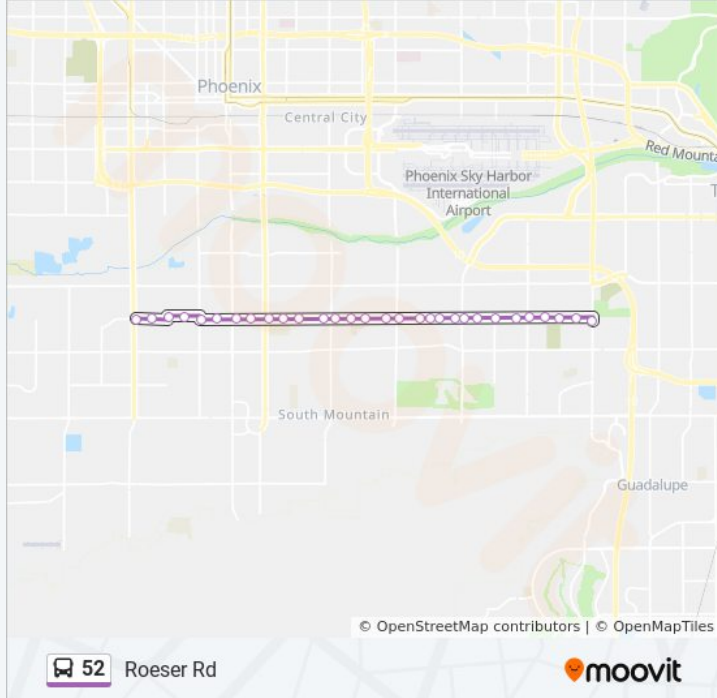

Roeser Rd & 28th St

Roeser Rd & 28th Pl

Roeser Rd & 31st Pl

Roeser Rd & 32nd St

Roeser Rd & 3422 East

Roeser Rd & 36th St

Roeser Rd & 38th Pl

Roeser Rd & 40th St

Roeser Rd & 42nd Pl

Roeser Rd & 44th St

Roeser Rd & 46th St

48th St & Roeser Rd

52 bus time schedules and route maps are available in an offline PDF at moovitapp.com. Use the [Moovit App](#) to see live bus times, train schedule or subway schedule, and step-by-step directions for all public transit in Phoenix.

[About Moovit](#) · [MaaS Solutions](#) · [Supported Countries](#) · [Mooviter Community](#)

© 2024 Moovit - All Rights Reserved

Check Live Arrival Times