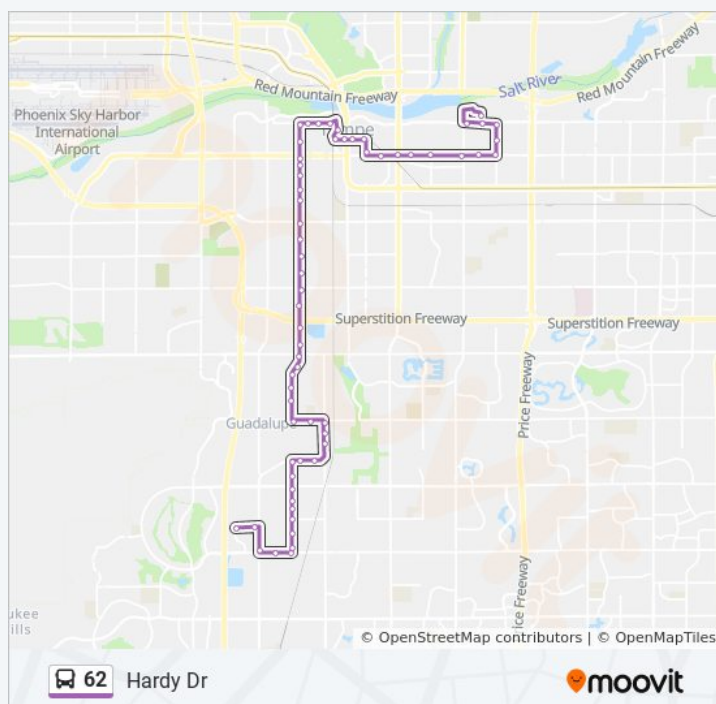

University Dr & Athletes Pl

University Dr & Dorsey Ln

University Dr & 1655 East

University Dr & McClintock Dr

University Dr & Perry Ln

University Dr & Smith Rd

Smith Rd & University Dr

Smith Rd & 5th St

Smith Rd & Rio Salado Pkwy

Smith Rd & 5th St

University Dr & Smith Rd

University Dr & Perry Ln

University Dr & McClintock Dr

University Dr & Dorsey Ln

University Dr & Athletes Pl

University Dr & Rural Rd

1st St & Roosevelt St

1st St & Mckemy St

Hardy Dr & 1st St

Hardy Dr & 5th St

**62 bus Time Schedule**

Warner Rd/Ikea Route Timetable:

Sunday	5:09 AM - 10:08 PM
Monday	5:28 AM - 10:26 PM
Tuesday	5:28 AM - 10:26 PM
Wednesday	5:28 AM - 10:26 PM
Thursday	5:28 AM - 10:26 PM
Friday	5:28 AM - 10:26 PM
Saturday	5:12 AM - 10:11 PM

**62 bus Info**

**Direction:** Warner Rd/Ikea

**Stops:** 61

**Trip Duration:** 54 min

**Line Summary:**

Hardy Dr & University Dr

Hardy Dr & Elna Rae St

Hardy Dr & 11th St