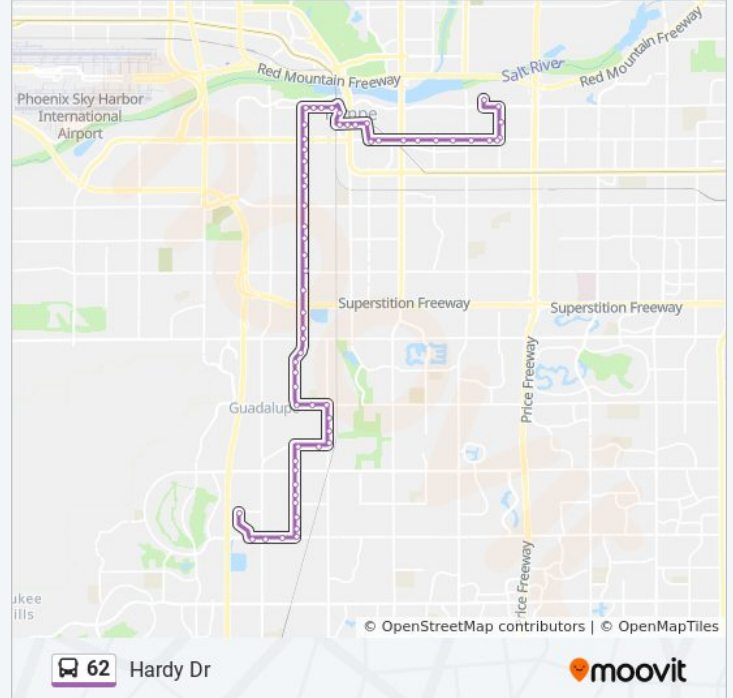

Ash Av & 3rd St

5th St & Ash Av

5th St & Maple Av

5th St & Myrtle Av

Tempe Tc

University Dr & College Av

University Dr & Palo Verde Dorms

University Dr & Rural Rd

University Dr & Athletes Pl

University Dr & Dorsey Ln

University Dr & 1655 East

University Dr & McClintock Dr

University Dr & Perry Ln

University Dr & Smith Rd

Smith Rd & University Dr

Smith Rd & 5th St

Rio Salado Pkwy & Smith Rd

Tempe Marketplace

**Direction: Warner Rd/Ikea**

61 stops

[VIEW LINE SCHEDULE](#)

Tempe Marketplace

Rio Salado Pkwy & McClintock Dr

Rio Salado Pkwy & Perry Ln

**62 bus Info**

**Direction:** Warner Rd/Ikea

**Stops:** 61

**Trip Duration:** 54 min

**Line Summary:**

Hardy Dr & University Dr

Hardy Dr & Elna Rae St

Hardy Dr & 11th St