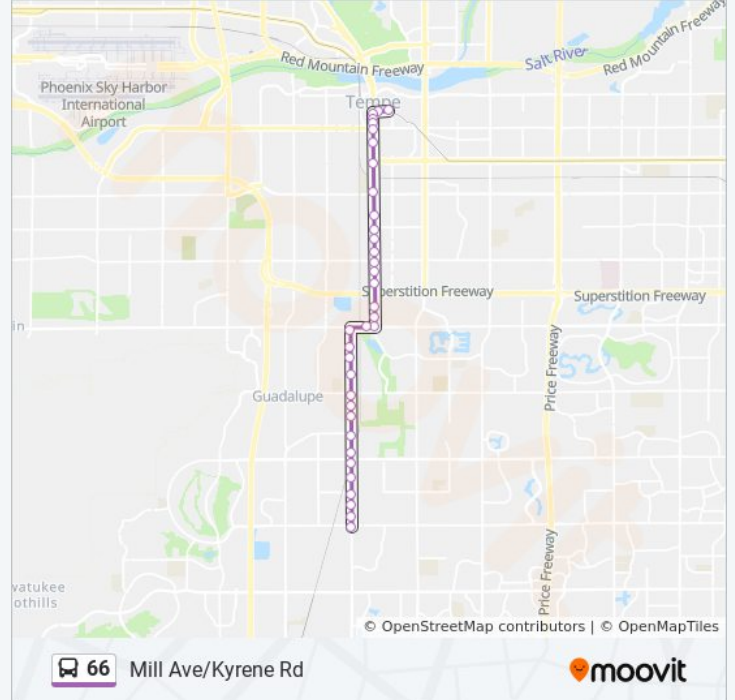

Kyrene Rd & Oxford Dr

Kyrene Rd & Cornell Dr

Kyrene Rd & La Donna Dr

Kyrene Rd & Guadalupe Rd

Kyrene Rd & Vaughn St

Kyrene Rd & Bell De Mar Dr

Kyrene Rd & Grove Pkwy

Kyrene Rd & 7400 South

Kyrene Rd & Elliot Rd

Kyrene Rd & Verde St

Kyrene Rd & Pecan Pl

Kyrene Rd & Palomino Dr

Kyrene Rd & Calle Monte Vista Dr

Kyrene Rd & Warner Rd

66 bus time schedules and route maps are available in an offline PDF at moovitapp.com. Use the [Moovit App](#) to see live bus times, train schedule or subway schedule, and step-by-step directions for all public transit in Phoenix.

[About Moovit](#) · [MaaS Solutions](#) · [Supported Countries](#) · [Mooviter Community](#)

© 2024 Moovit - All Rights Reserved

Check Live Arrival Times