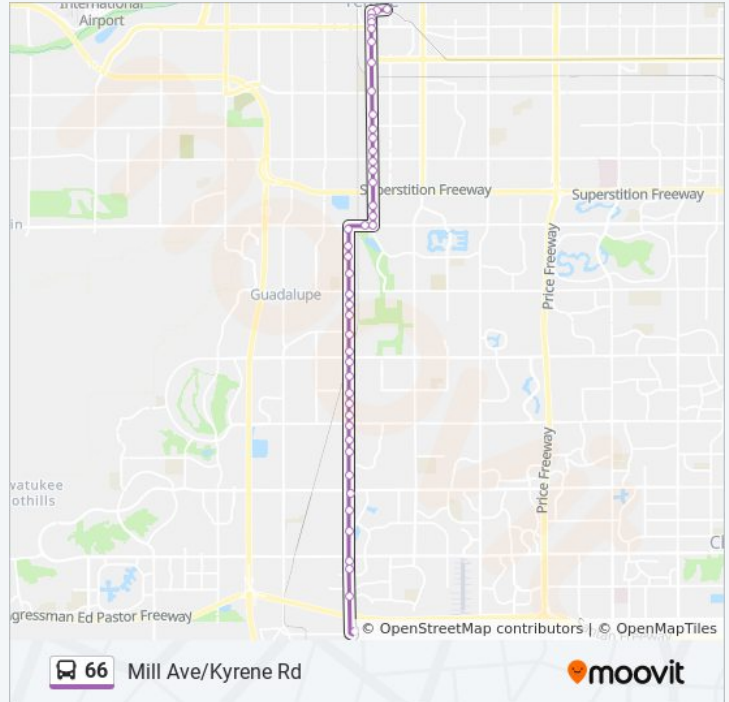

Kyrene Rd & Knox Rd

Saturday

5:12 AM - 10:12 PM

66 bus Info

Direction: Lone Butte Casino

Stops: 45

Trip Duration: 38 min

Line Summary:

Kyrene Rd & Orchid St

Kyrene Rd & Ray Rd

Kyrene Rd & Ivanhoe

Kyrene Rd & Oakland St

Kyrene Rd & Chandler Bl

Kyrene Rd & Gila Springs Bl

Kyrene Rd & Frye Rd

Lone Butte Casino

Direction: Warner+Kyrene

35 stops

[VIEW LINE SCHEDULE](#)

Tempe Tc

5th St & Myrtle Av

Mill Av & 5th St

Mill Av & 6th St

Mill Av & 7th St

66 bus Info

Direction: Warner+Kyrene

Stops: 35

Trip Duration: 29 min

Line Summary:

Kyrene Rd & Oxford Dr

Kyrene Rd & Cornell Dr

Kyrene Rd & La Donna Dr