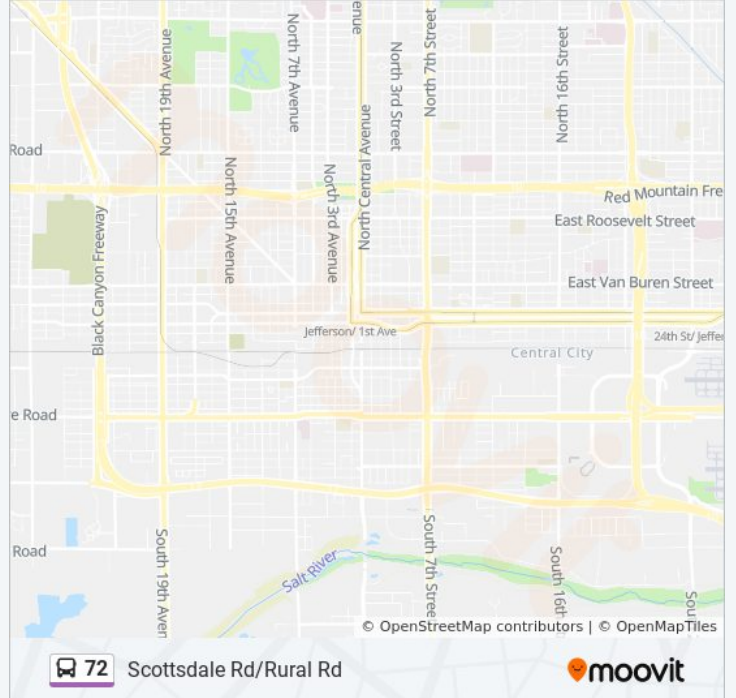

Scottsdale Rd & Shea Bl
Scottsdale Rd & Gold Dust Av
Scottsdale Rd & Mountain View Rd
Scottsdale Rd & Doubletree Ranch Rd
Scottsdale Rd & Gainey Suites Dr
Scottsdale Rd & Eastwood Ln
Scottsdale Rd & McCormick Pkwy
Scottsdale Rd & Cheney Dr
Scottsdale Rd & Hummingbird Ln
Scottsdale Rd & Indian Bend Rd
Scottsdale Rd & 6750 North
Scottsdale Rd & Lincoln Dr
Scottsdale Rd & Rose Ln
Scottsdale Rd & Mcdonald Dr
Scottsdale Rd & Valley View Rd
Scottsdale Rd & Jackrabbit Rd
Scottsdale Rd & Vista Dr
Scottsdale Rd & Highland Av
Scottsdale Rd & Fashion Square Cir
Scottsdale Rd & Camelback Rd
Scottsdale Rd & Stetson Dr
Scottsdale Rd & 6th Av
Scottsdale Rd & Indian School Rd
Scottsdale Rd & 1st Av
Scottsdale Rd & 2nd St
Scottsdale Rd & Osborn Rd
Scottsdale Rd & Earll Dr
Scottsdale Rd & Thomas Rd
Scottsdale Rd & Wilshire Dr
Scottsdale Rd & Oak St
Scottsdale Rd & Palm Ln
Scottsdale Rd & Mcdowell Rd
Scottsdale Rd & Continental Dr