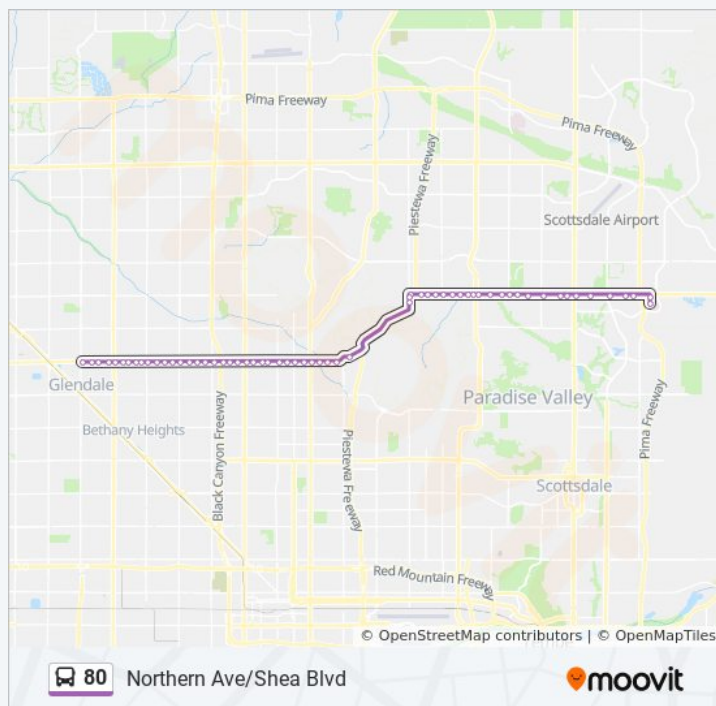

Shea Bl & 38th St

Shea Bl & 40th St

**Direction:** Mustang Transit Ctr

**Stops:** 61

**Trip Duration:** 56 min

**Line Summary:**

Shea Bl & 42nd St

Shea Bl & 44th St