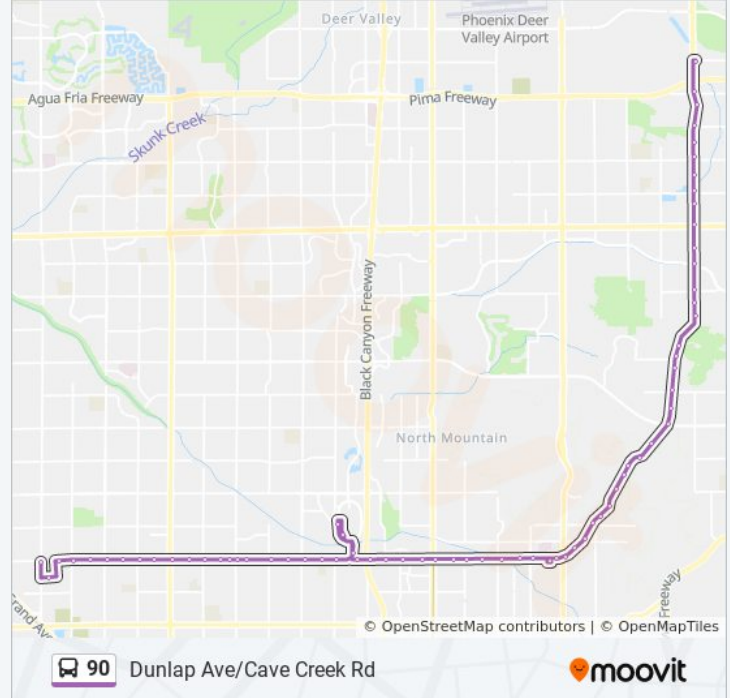

Dunlap Av & 37th Av

Dunlap Av & 35th Av

Dunlap Av & 3300 West

Dunlap Av & 31st Av

29th Av & Dunlap Av

Metro Pkwy E & 9445 North

Thelda Williams Tc

Dunlap Av & 28th Av

Dunlap Av & I-17 Fwy

Dunlap Av & 25th Av

Dunlap Av & 23rd Av

Dunlap Av & C St

Dunlap Av & 19th Av

Dunlap Av & 17th Av

Dunlap Av & 15th Av

Dunlap Av & 11th Av

Dunlap Av & 7th Av

Dunlap Av & 2nd Dr

Dunlap Av & Central Av

Sunnyslope Tc

Dunlap Av & 5th St

Cave Creek Rd & Dunlap Av

Cave Creek Rd & 8th St

Cave Creek Rd & Hatcher Rd

Cave Creek Rd & Mountain View Rd

Cave Creek Rd & Cinnabar Av

Cave Creek Rd & Cheryl Dr

Cave Creek Rd & Peoria Av

Cave Creek Rd & Desert Cove Av

Cave Creek Rd & Shangri La Rd

Cave Creek Rd & 16th Pl

Cave Creek Rd & 18th Pl

Cave Creek Rd & Cactus Rd