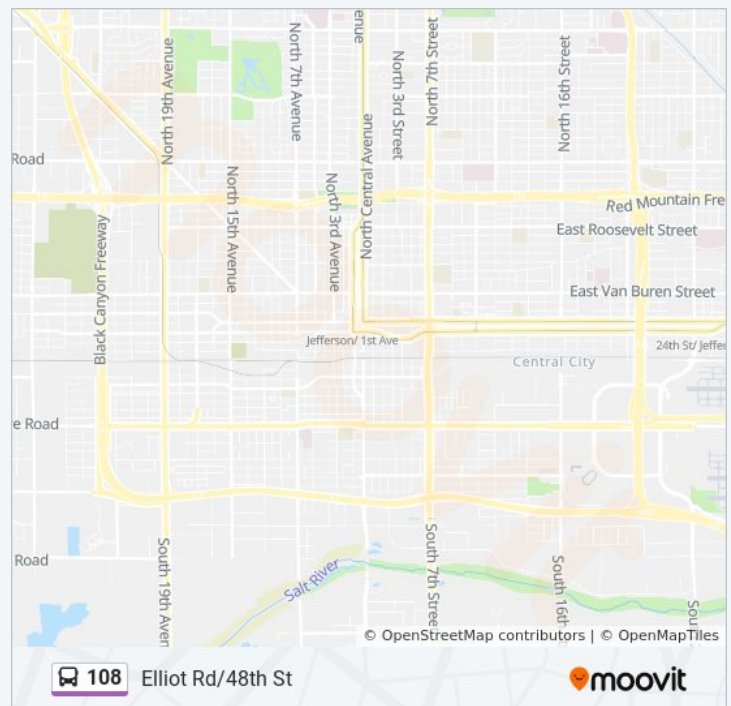

48th St & Warner Rd

48th St & Knox Rd

48th St & Lavender Ln

48th St & Ray Rd

48th St & Thistle Landing Dr

48th St & Bighorn Av

48th St & Chandler Bl

Direction: Eastbound
85 stops

[VIEW LINE SCHEDULE](#)

- 48th St & Chandler Bl
- 48th St & Bighorn Av
- 48th St & Thistle Landing Dr
- 48th St & Ray Rd
- 48th St & Lavender Ln
- 48th St & Knox Rd
- 48th St & Warner Rd
- 48th St & Kiva St
- 48th St & Cheyenne Dr
- Elliot Rd & 48th St
- Elliot Rd & 51st St
- Elliot Rd & Autoplex Lp
- Elliot Rd & Priest Dr
- Elliot Rd & Beck Av
- Elliot Rd & Hardy Dr
- Elliot Rd & Roosevelt St
- Elliot Rd & Kyrene Rd
- Elliot Rd & Kyrene Canal Path
- Elliot Rd & Mill Av
- Elliot Rd & College Av
- Elliot Rd & Rural Rd
- Elliot Rd & Rita Ln
- Elliot Rd & Lakeshore Dr
- Elliot Rd & Willow Dr
- Elliot Rd & 1515 East
- Elliot Rd & McClintock Dr
- Elliot Rd & Los Feliz Dr
- Elliot Rd & Shutterfly Wy
- Elliot Rd & River Pkwy
- River Pkwy & Technology Cir

108 bus Time Schedule

Eastbound Route Timetable:

Sunday	5:35 AM - 10:35 PM
Monday	5:20 AM - 11:20 PM
Tuesday	5:20 AM - 11:20 PM
Wednesday	5:20 AM - 11:20 PM
Thursday	5:20 AM - 11:20 PM
Friday	5:20 AM - 11:20 PM
Saturday	5:33 AM - 11:33 PM

108 bus Info

Direction: Eastbound

Stops: 85

Trip Duration: 75 min

Line Summary:

Elliot Rd & Price Rd

Elliot Rd & 91st St

Elliot Rd & Bullmoose Dr