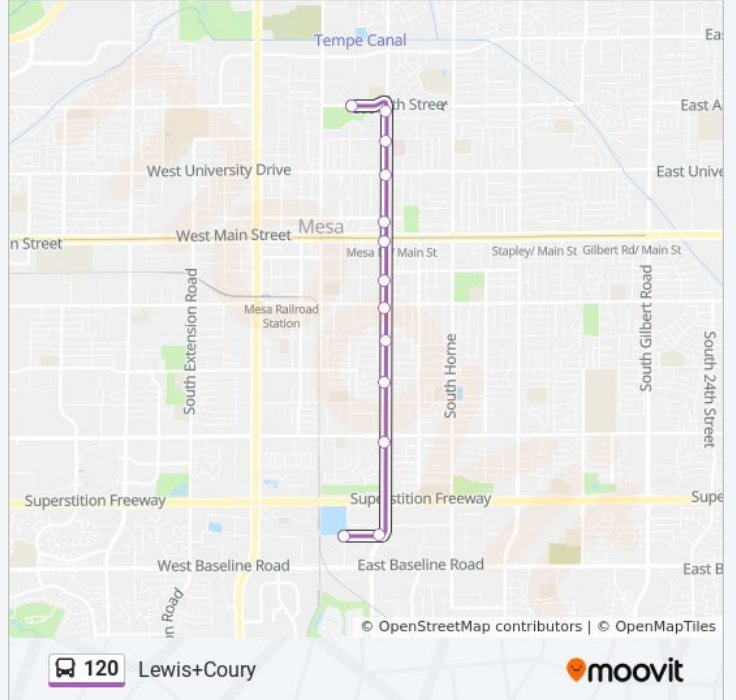

120 bus time schedules and route maps are available in an offline PDF at moovitapp.com. Use the [Moovit App](#) to see live bus times, train schedule or subway schedule, and step-by-step directions for all public transit in Phoenix.

[About Moovit](#) • [MaaS Solutions](#) • [Supported Countries](#) • [Mooviter Community](#)

© 2024 Moovit - All Rights Reserved

Check Live Arrival Times