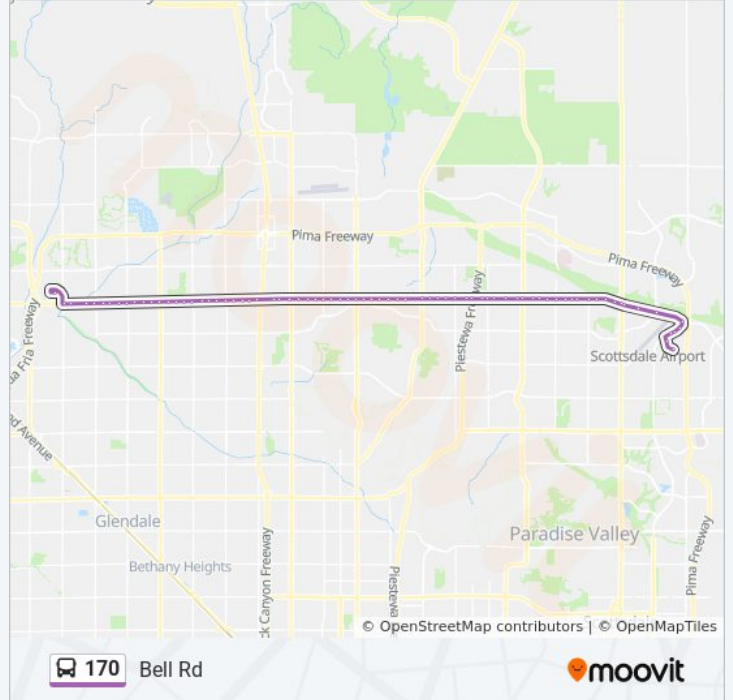

Bell Rd & 64th St

Bell Rd & 61st Pl

Bell Rd & 60th St

Bell Rd & 58th Wy

Bell Rd & 56th St

Bell Rd & 54th St

**170 bus Time Schedule**

Arrowhead Ctr Route Timetable:

Sunday	6:29 AM - 7:29 PM
Monday	5:03 AM - 9:02 PM
Tuesday	5:03 AM - 9:02 PM
Wednesday	5:03 AM - 9:02 PM
Thursday	5:03 AM - 9:02 PM
Friday	5:03 AM - 9:02 PM
Saturday	6:29 AM - 7:29 PM

**170 bus Info**

**Direction:** Arrowhead Ctr

**Stops:** 76

**Trip Duration:** 79 min

**Line Summary:**

- Bell Rd & 52nd St
- Bell Rd & 50th Pl
- Bell Rd & Tatum Bl
- Bell Rd & 4707 East
- Bell Rd & 44th St
- Bell Rd & 41st St
- Bell Rd & 40th St
- Bell Rd & 38th St
- Bell Rd & 36th St
- Bell Rd & 34th Wy
- Bell Rd & 32nd St
- Bell Rd & 30th St
- Bell Rd & 28th St
- Bell Rd & 26th St
- Bell Rd & Cave Creek Rd
- Bell Rd & 20th St
- Bell Rd & 18th St
- Bell Rd & 16th St
- Bell Rd & 14th St
- Bell Rd & 12th St
- Bell Rd & 9th St
- Bell Rd & 7th St
- Bell Rd & 3rd St
- Bell Rd & Central Av
- Bell Rd & 3rd Av
- Bell Rd & 7th Av
- Bell Rd & 11th Av
- Bell Rd & 15th Av
- Bell Rd & 17th Av
- Bell Rd & 19th Av
- Bell Rd & 21st Av
- Bell Rd & 23rd Av
- Bell Rd & I-17 Fwy