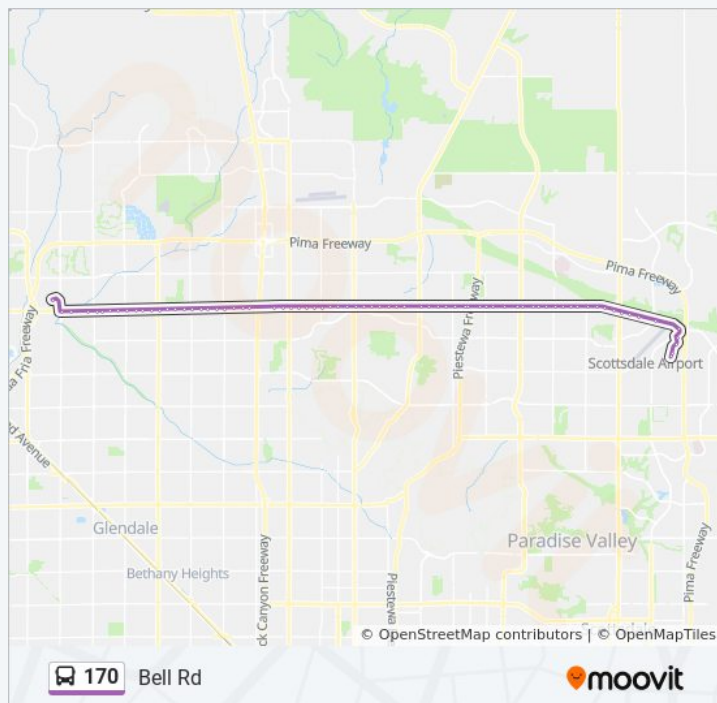

Bell Rd & 14th St

### 170 bus Info

**Direction:** Northsight+Raintree

**Stops:** 74

**Trip Duration:** 75 min

**Line Summary:**

Bell Rd & 16th St

Bell Rd & 18th St

Bell Rd & 20th St