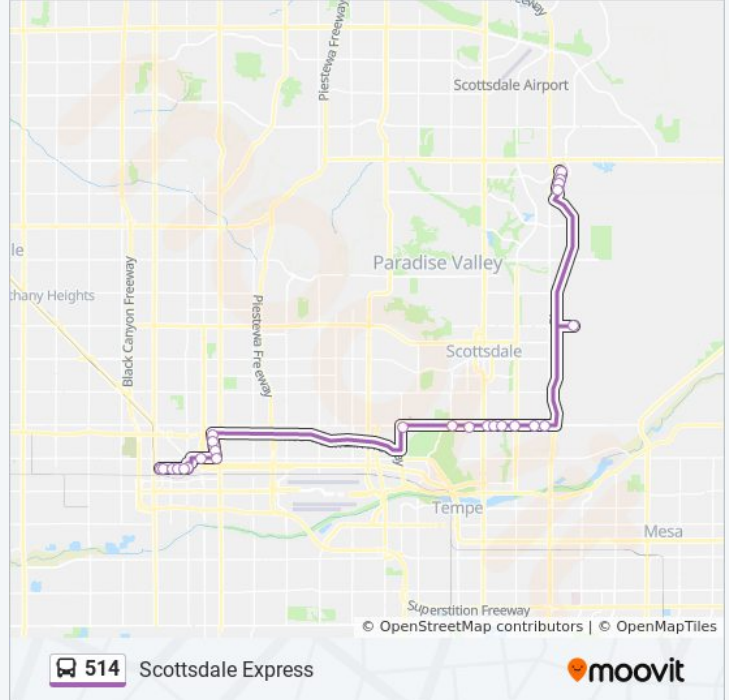

Direction: Mustang Tc

25 stops

[VIEW LINE SCHEDULE](#)

- Jefferson St & 1700 West
- Jefferson St & 17th Av
- Jefferson St & 15th Av
- Jefferson St & 12th Av
- Jefferson St & 9th Av
- 7th Av & Jefferson St
- Van Buren St & 1st Av
- 5th St & Van Buren St
- 5th St & Fillmore St
- 3rd St & Roosevelt St
- 3rd St & Moreland St
- Mcdowell Rd & 52nd St
- Mcdowell Rd & Galvin Pkwy
- Mcdowell Rd & 68th St
- Mcdowell Rd & Scottsdale Rd
- Mcdowell Rd & 74th St
- Mcdowell Rd & Miller Rd
- Mcdowell Rd & 79th St
- Mcdowell Rd & Granite Reef Rd
- Mcdowell Rd & Pima Rd
- Scottsdale Cc Pnr
- 90th St & Via Linda

Stops: 25

Trip Duration: 56 min

Line Summary:

90th St & San Victor Dr

90th St & Mountain View Rd

Mustang Tc

Direction: State Capitol

24 stops

[VIEW LINE SCHEDULE](#)

Mustang Tc

90th St & 9700 South

90th St & San Victor Dr

90th St & Via Linda

Scottsdale Cc Pnr

Mcdowell Rd & Pima Rd

Mcdowell Rd & Granite Reef Rd

514 bus Info

Direction: State Capitol

Stops: 24

Trip Duration: 64 min

Line Summary:

5th Av & Washington St
Washington St & 7th Av
Washington St & 10th Av
Washington St & 13th Av
Washington St & 15th Av
17th Av & State Capitol