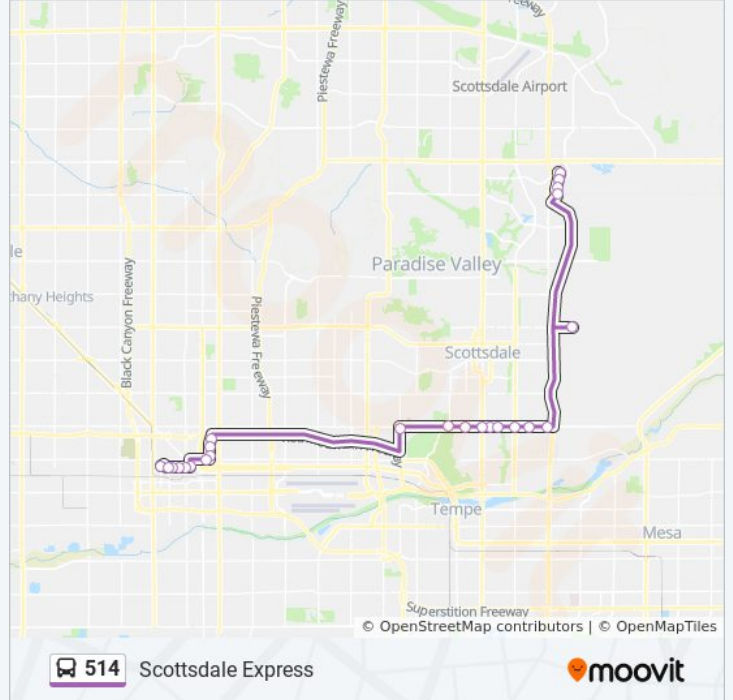

Direction: Mustang Tc

25 stops

[VIEW LINE SCHEDULE](#)

- Jefferson St & 1700 West
- Jefferson St & 17th Av
- Jefferson St & 15th Av
- Jefferson St & 12th Av
- Jefferson St & 9th Av
- 7th Av & Jefferson St
- Van Buren St & 1st Av
- 5th St & Van Buren St
- 5th St & Fillmore St
- 3rd St & Roosevelt St
- 3rd St & Moreland St
- Mcdowell Rd & 52nd St
- Mcdowell Rd & Galvin Pkwy
- Mcdowell Rd & 68th St
- Mcdowell Rd & Scottsdale Rd
- Mcdowell Rd & 74th St
- Mcdowell Rd & Miller Rd
- Mcdowell Rd & 79th St
- Mcdowell Rd & Granite Reef Rd
- Mcdowell Rd & Pima Rd
- Scottsdale Cc Pnr
- 90th St & Via Linda

Stops: 25

Trip Duration: 56 min

Line Summary:

90th St & San Victor Dr

90th St & Mountain View Rd

Mustang Tc

Direction: State Capitol

24 stops

3rd St & Garfield St

3rd St & Taylor St

Van Buren St & 1st St

514 bus Time Schedule

State Capitol Route Timetable:

Sunday	Not Operational
Monday	6:42 AM
Tuesday	6:42 AM
Wednesday	6:42 AM
Thursday	6:42 AM
Friday	6:42 AM
Saturday	Not Operational

514 bus Info

Direction: State Capitol

Stops: 24

Trip Duration: 64 min

Line Summary:

5th Av & Washington St
Washington St & 7th Av
Washington St & 10th Av
Washington St & 13th Av
Washington St & 15th Av
17th Av & State Capitol