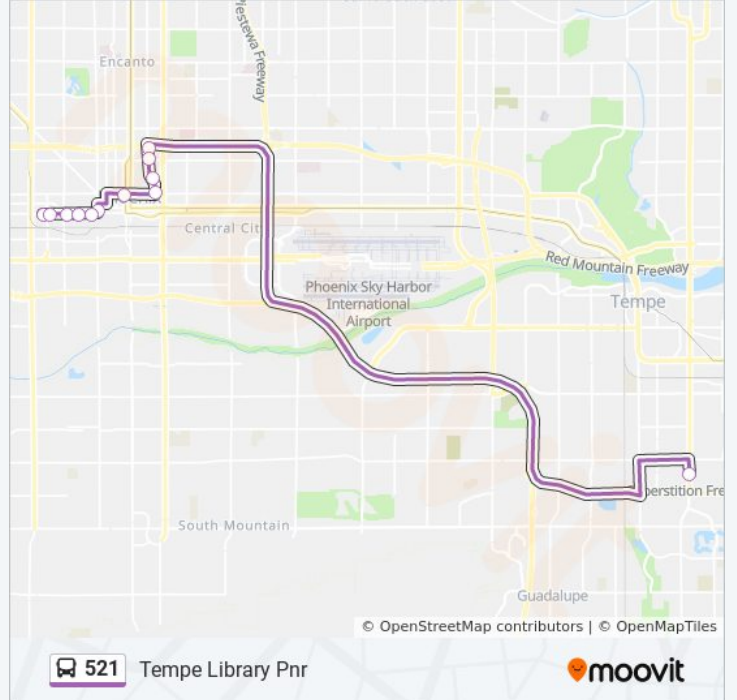

Direction: State Capitol

11 stops

[VIEW LINE SCHEDULE](#)

Rural Rd & Tempe Library Pnr

3rd St & Moreland St

3rd St & Garfield St

3rd St & Taylor St

Van Buren St & 1st St

Stops: 11

Trip Duration: 33 min

Line Summary:

Direction: Tempe Library Pnr

12 stops

[VIEW LINE SCHEDULE](#)

Jefferson St & 1700 West

Jefferson St & 17th Av

Jefferson St & 15th Av

Jefferson St & 12th Av

Jefferson St & 9th Av

7th Av & Jefferson St

Van Buren St & 1st Av

5th St & Van Buren St

5th St & Fillmore St

3rd St & Roosevelt St

521 bus Info

Direction: Tempe Library Pnr

Stops: 12

Trip Duration: 38 min

Line Summary:

521 bus time schedules and route maps are available in an offline PDF at moovitapp.com. Use the [Moovit App](#) to see live bus times, train schedule or subway schedule, and step-by-step directions for all public transit in Phoenix.