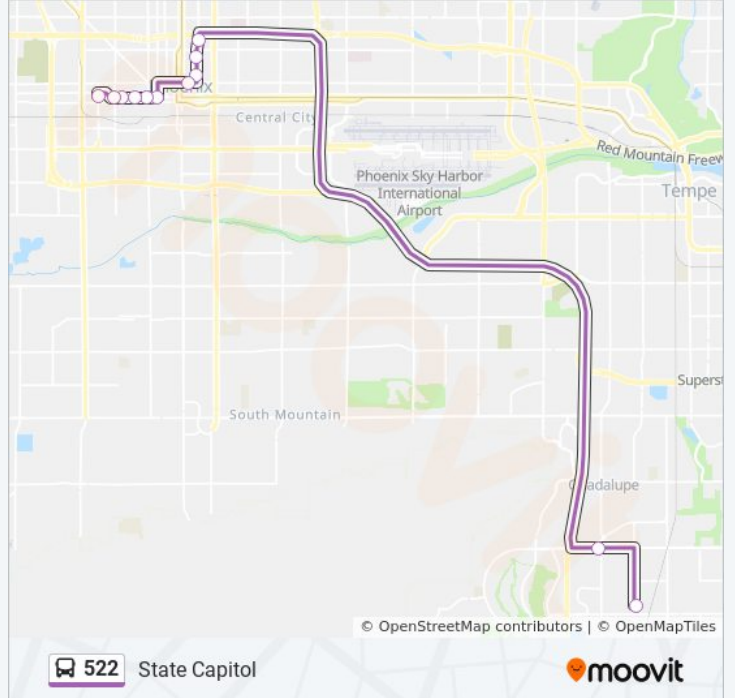

3rd St & Moreland St

3rd St & Garfield St

3rd St & Taylor St

Van Buren St & 1st St

5th Av & Washington St

Washington St & 7th Av

Washington St & 10th Av

Washington St & 13th Av

Washington St & 15th Av

17th Av & State Capitol

522 bus Time Schedule

State Capitol Route Timetable:

Sunday	Not Operational
Monday	6:10 AM - 7:09 AM
Tuesday	6:10 AM - 7:09 AM
Wednesday	6:10 AM - 7:09 AM
Thursday	6:10 AM - 7:09 AM
Friday	6:10 AM - 7:09 AM
Saturday	Not Operational

522 bus Info

Direction: State Capitol

Stops: 12

Trip Duration: 38 min

Line Summary:

Direction: Tempe Sports Complex

13 stops

[VIEW LINE SCHEDULE](#)

Jefferson St & 1700 West

Jefferson St & 17th Av

Jefferson St & 15th Av

Jefferson St & 12th Av

Jefferson St & 9th Av

7th Av & Jefferson St

Van Buren St & 1st Av

5th St & Van Buren St