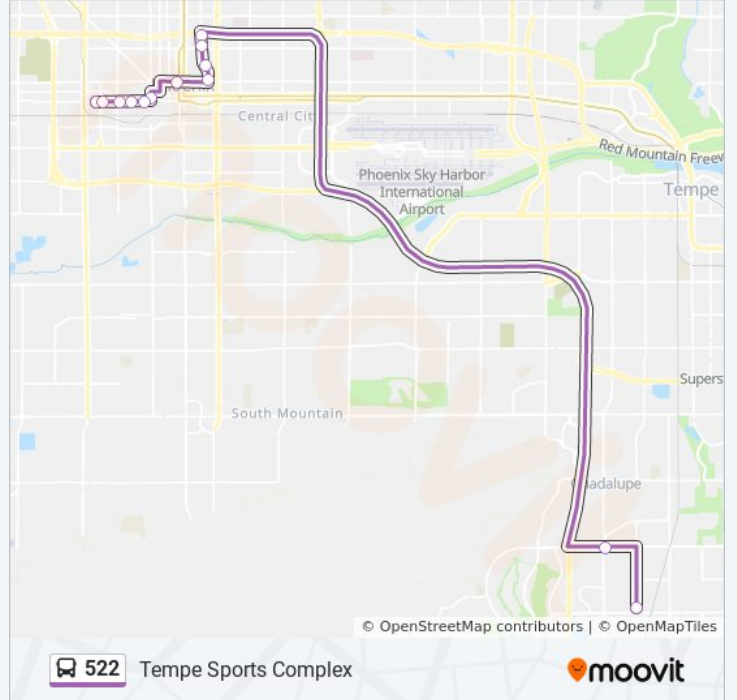

522 bus time schedules and route maps are available in an offline PDF at moovitapp.com. Use the [Moovit App](#) to see live bus times, train schedule or subway schedule, and step-by-step directions for all public transit in Phoenix.

[About Moovit](#) • [MaaS Solutions](#) • [Supported Countries](#) • [Mooviter Community](#)

© 2024 Moovit - All Rights Reserved

Check Live Arrival Times