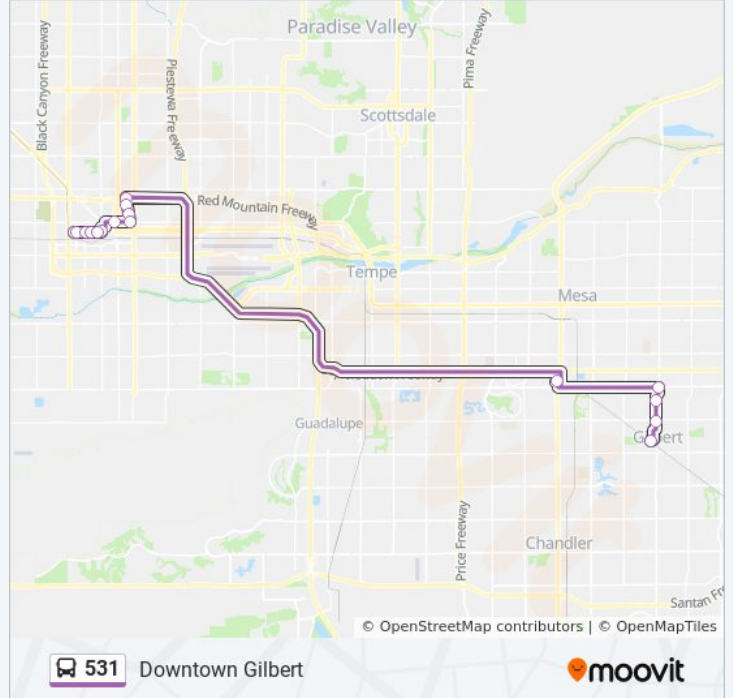

Use the Moovit App to find the closest 531 bus station near you and find out when is the next 531 bus arriving.

Direction: Downtown Gilbert

16 stops

[VIEW LINE SCHEDULE](#)

Jefferson St & 1700 West

Jefferson St & 17th Av

Jefferson St & 15th Av

Jefferson St & 12th Av

Jefferson St & 9th Av

7th Av & Jefferson St

Van Buren St & 1st Av

5th St & Van Buren St

5th St & Fillmore St

3rd St & Roosevelt St

Sunday	Not Operational
Monday	3:30 PM - 5:17 PM
Tuesday	3:30 PM - 5:17 PM
Wednesday	3:30 PM - 5:17 PM
Thursday	3:30 PM - 5:17 PM
Friday	3:30 PM - 5:17 PM
Saturday	Not Operational

531 bus Info

Direction: Downtown Gilbert

Stops: 16

Trip Duration: 61 min

Line Summary:

Direction: State Capitol

13 stops

[VIEW LINE SCHEDULE](#)

- Gilbert Pnr
- Gilbert Rd & Houston Av
- West Mesa Pnr
- 3rd St & Moreland St
- 3rd St & Garfield St
- 3rd St & Taylor St
- Van Buren St & 1st St
- 5th Av & Washington St
- Washington St & 7th Av
- Washington St & 10th Av
- Washington St & 13th Av
- Washington St & 15th Av
- 17th Av & State Capitol