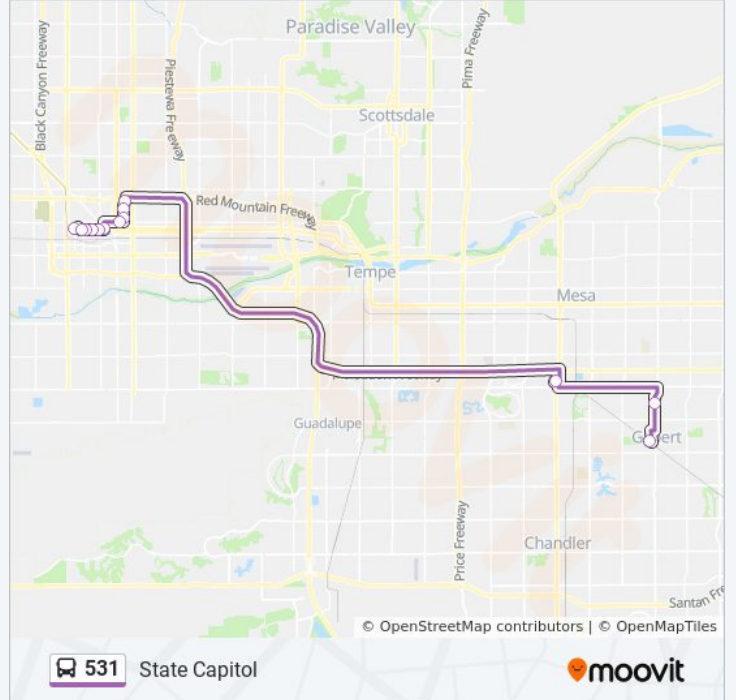

531 bus time schedules and route maps are available in an offline PDF at moovitapp.com. Use the [Moovit App](#) to see live bus times, train schedule or subway schedule, and step-by-step directions for all public transit in Phoenix.

[About Moovit](#) • [MaaS Solutions](#) • [Supported Countries](#) • [Mooviter Community](#)

© 2024 Moovit - All Rights Reserved

Check Live Arrival Times