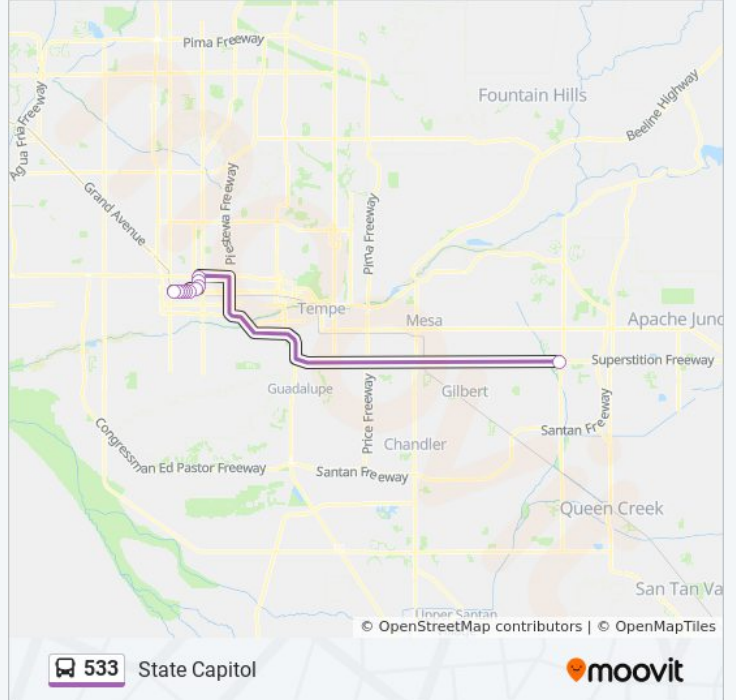

Direction: State Capitol

11 stops

[VIEW LINE SCHEDULE](#)

Superstition Springs Pnr

3rd St & Moreland St

3rd St & Garfield St

3rd St & Taylor St

Van Buren St & 1st St

5th Av & Washington St

Washington St & 7th Av

Washington St & 10th Av

Washington St & 13th Av

Washington St & 15th Av

17th Av & State Capitol

533 bus Time Schedule

State Capitol Route Timetable:

Sunday	Not Operational
Monday	5:07 AM - 7:00 AM
Tuesday	5:07 AM - 7:00 AM
Wednesday	5:07 AM - 7:00 AM
Thursday	5:07 AM - 7:00 AM
Friday	5:07 AM - 7:00 AM
Saturday	Not Operational

533 bus Info

Direction: State Capitol

Stops: 11

Trip Duration: 43 min

Line Summary:

Direction: Superstition Spgs

12 stops

[VIEW LINE SCHEDULE](#)

- Jefferson St & 1700 West
- Jefferson St & 17th Av
- Jefferson St & 15th Av
- Jefferson St & 12th Av
- Jefferson St & 9th Av
- 7th Av & Jefferson St
- Van Buren St & 1st Av
- 5th St & Van Buren St
- 5th St & Fillmore St
- 3rd St & Roosevelt St
- 3rd St & Moreland St
- Superstition Springs Pnr