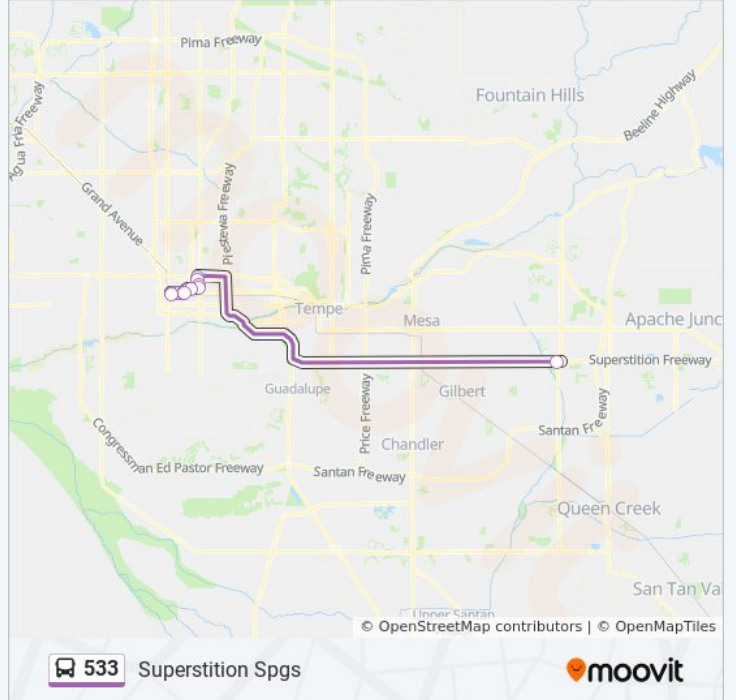

Direction: State Capitol

11 stops

[VIEW LINE SCHEDULE](#)

Superstition Springs Pnr

3rd St & Moreland St

3rd St & Garfield St

3rd St & Taylor St

Van Buren St & 1st St

Stops: 11

Trip Duration: 43 min

Line Summary:

Direction: Superstition Spgs

12 stops

[VIEW LINE SCHEDULE](#)

- Jefferson St & 1700 West
- Jefferson St & 17th Av
- Jefferson St & 15th Av
- Jefferson St & 12th Av
- Jefferson St & 9th Av
- 7th Av & Jefferson St
- Van Buren St & 1st Av
- 5th St & Van Buren St
- 5th St & Fillmore St
- 3rd St & Roosevelt St
- 3rd St & Moreland St
- Superstition Springs Pnr

533 bus Time Schedule

Superstition Spgs Route Timetable:

Sunday	Not Operational
Monday	3:55 PM - 5:30 PM
Tuesday	3:55 PM - 5:30 PM
Wednesday	3:55 PM - 5:30 PM
Thursday	3:55 PM - 5:30 PM
Friday	3:55 PM - 5:30 PM
Saturday	Not Operational

533 bus Info

Direction: Superstition Spgs

Stops: 12

Trip Duration: 51 min

Line Summary:

533 bus time schedules and route maps are available in an offline PDF at moovitapp.com. Use the [Moovit App](#) to see live bus times, train schedule or subway schedule, and step-by-step directions for all public transit in Phoenix.