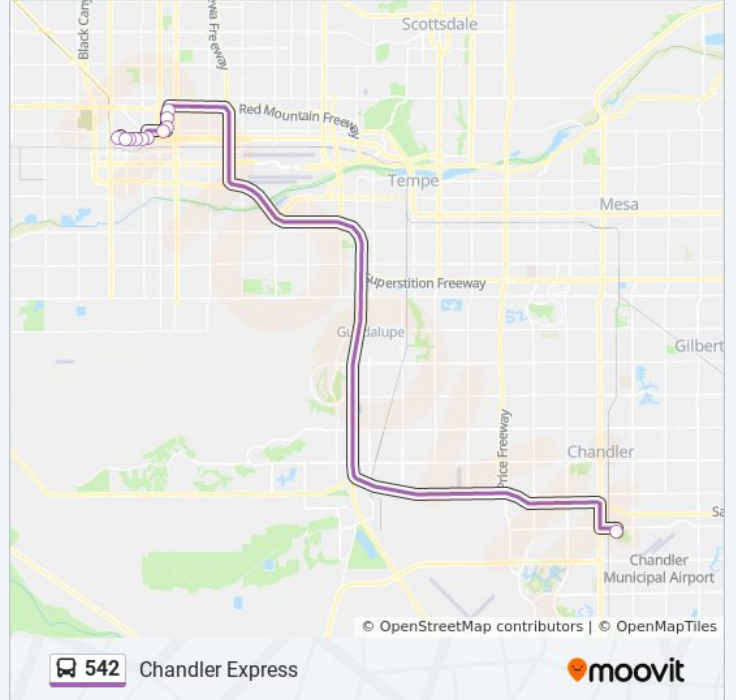

## 542 bus Info

**Direction:** Chandler Pnr

**Stops:** 13

**Trip Duration:** 58 min

**Line Summary:**

**Direction: State Capitol**

11 stops

[VIEW LINE SCHEDULE](#)

- Chandler Pnr
- 3rd St & Moreland St
- 3rd St & Garfield St
- 3rd St & Taylor St
- Van Buren St & 1st St
- 5th Av & Washington St
- Washington St & 7th Av
- Washington St & 10th Av
- Washington St & 13th Av
- Washington St & 15th Av
- 17th Av & State Capitol

**542 bus Time Schedule**

State Capitol Route Timetable:

Sunday	Not Operational
Monday	5:50 AM - 7:23 AM
Tuesday	5:50 AM - 7:23 AM
Wednesday	5:50 AM - 7:23 AM
Thursday	5:50 AM - 7:23 AM
Friday	5:50 AM - 7:23 AM
Saturday	Not Operational

**542 bus Info**

**Direction:** State Capitol

**Stops:** 11

**Trip Duration:** 52 min

**Line Summary:**

542 bus time schedules and route maps are available in an offline PDF at [moovitapp.com](https://moovitapp.com). Use the [Moovit App](#) to see live bus times, train schedule or subway schedule, and step-by-step directions for all public transit in Phoenix.