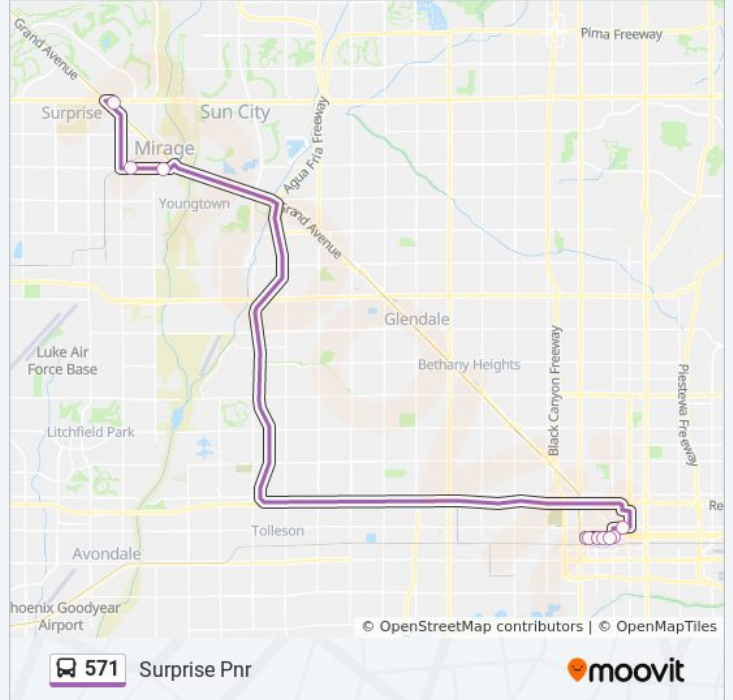

**Stops:** 11

**Trip Duration:** 73 min

**Line Summary:**

**Direction: Surprise Pnr**

10 stops

[VIEW LINE SCHEDULE](#)

Jefferson St & 1700 West

Jefferson St & 17th Av

Jefferson St & 15th Av

Jefferson St & 12th Av

Jefferson St & 9th Av

7th Av & Jefferson St

Van Buren St & 3rd Av

Thunderbird Rd & Primrose

Thunderbird Rd & 129th Av

Surprise Pnr

**571 bus Time Schedule**

Surprise Pnr Route Timetable:

Sunday	Not Operational
Monday	4:08 PM - 5:09 PM
Tuesday	4:08 PM - 5:09 PM
Wednesday	4:08 PM - 5:09 PM
Thursday	4:08 PM - 5:09 PM
Friday	4:08 PM - 5:09 PM
Saturday	Not Operational

**571 bus Info**

**Direction:** Surprise Pnr

**Stops:** 10

**Trip Duration:** 87 min

**Line Summary:**

571 bus time schedules and route maps are available in an offline PDF at [moovitapp.com](https://moovitapp.com). Use the [Moovit App](#) to see live bus times, train schedule or subway schedule, and step-by-step directions for all public transit in Phoenix.