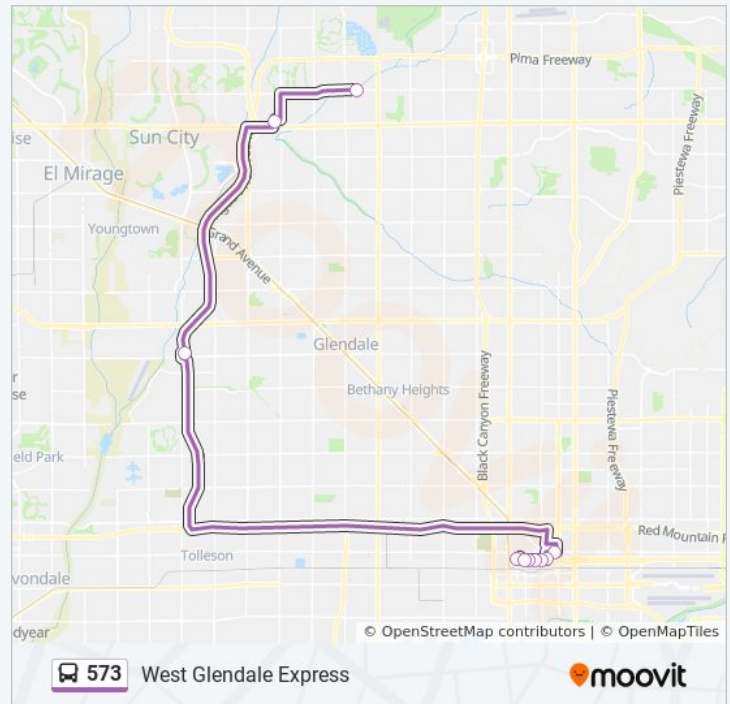

Use the Moovit App to find the closest 573 bus station near you and find out when is the next 573 bus arriving.

Direction: Glendale Pnr

8 stops

[VIEW LINE SCHEDULE](#)

- Jefferson St & 1700 West
- Jefferson St & 17th Av
- Jefferson St & 15th Av
- Jefferson St & 12th Av
- Jefferson St & 9th Av
- 7th Av & Jefferson St
- Van Buren St & 3rd Av
- Glendale Pnr

573 bus Info

Direction: Glendale Pnr

Stops: 8

Trip Duration: 50 min

Line Summary:

 [573 bus Line Map](#)

Direction: State Capitol

8 stops

[VIEW LINE SCHEDULE](#)

- Glendale Pnr
- Van Buren St & 2nd Av
- 5th Av & Washington St
- Washington St & 7th Av
- Washington St & 10th Av
- Washington St & 13th Av

573 bus Time Schedule

State Capitol Route Timetable:

17th Av & State Capitol

573 bus Info

Direction: State Capitol

Stops: 8

Trip Duration: 46 min

Line Summary:

573 bus time schedules and route maps are available in an offline PDF at moovitapp.com. Use the [Moovit App](#) to see live bus times, train schedule or subway schedule, and step-by-step directions for all public transit in Phoenix.