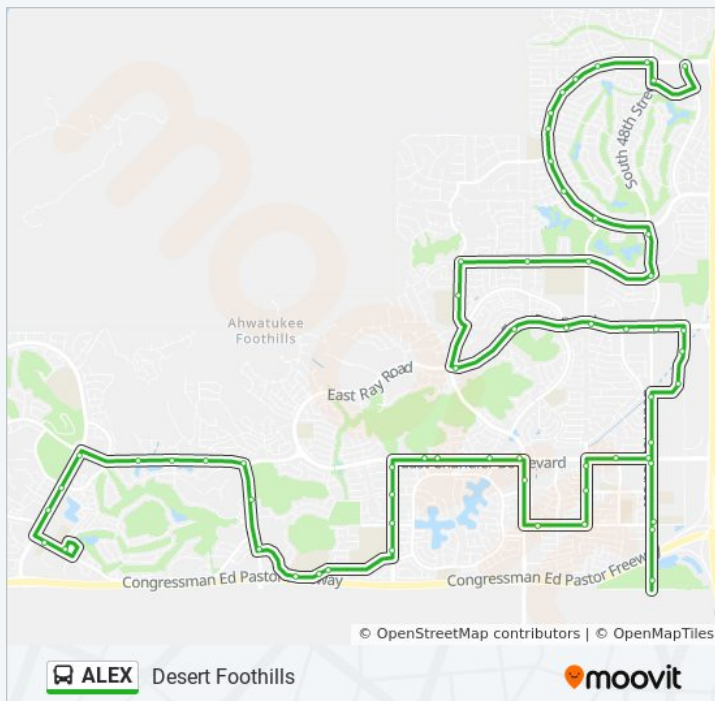

Ray Rd & Ranch Cir S

Ray Rd & 44th St

Ray Rd & 46th Pl

Ray Rd & 48th St

50th St & Ray Rd

50th St & 14400 South (Flag Zone)

50th St & Thistle Landing Dr (Flag Zone)

**ALEX bus Time Schedule**

Desert Foothills Route Timetable:

Sunday	8:15 AM - 2:15 PM
Monday	8:15 AM - 2:15 PM
Tuesday	8:15 AM - 2:15 PM
Wednesday	8:15 AM - 2:15 PM
Thursday	8:15 AM - 2:15 PM
Friday	8:15 AM - 2:15 PM
Saturday	8:15 AM - 2:15 PM

**ALEX bus Info**

**Direction:** Desert Foothills

**Stops:** 61

**Trip Duration:** 56 min

**Line Summary:**

48th St & Thistle Landing Dr

48th St & Bighorn Av

48th St & Chandler Bl