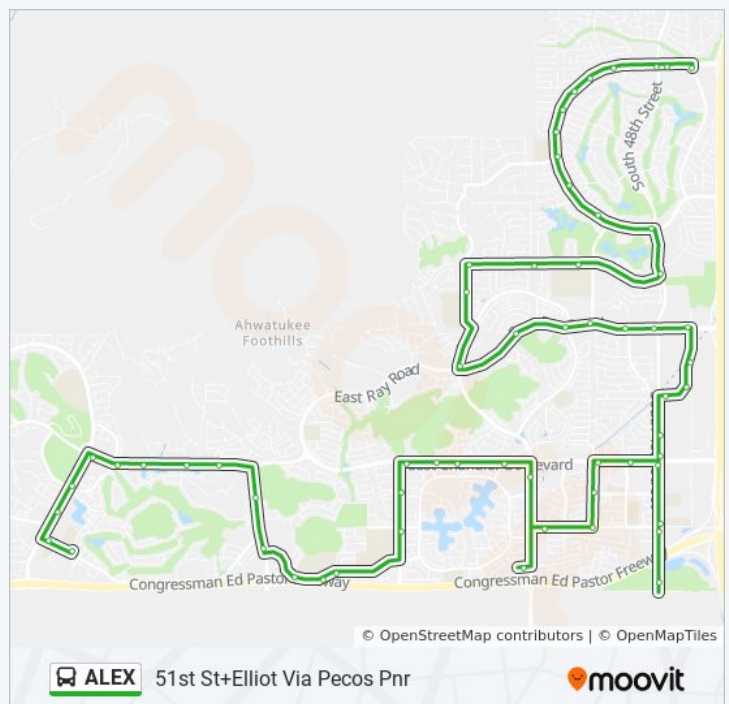

**Direction: 51st St+Elliot Via Pecos Pnr**

60 stops

[VIEW LINE SCHEDULE](#)

12th St & Liberty Ln (Flag Zone)  
 Liberty & Desert Foothills (Flag Zone)  
 Dsrt Foothills & 16013 South (Flag Zone)  
 Dsrt Foothills & Marketplace (Flag Zone)  
 Chandler BI & Desert Foothills Pkwy  
 Chandler BI & Marketplace Wy SE  
 Chandler BI & 16th St  
 Chandler BI & 19th St  
 Chandler BI & 21st St  
 24th St & Woodland Dr (Flag Zone)  
 24th St & Liberty Ln (Flag Zone)  
 Liberty Ln & 2620 East (Flag Zone)  
 Liberty Ln & 2720 East (Flag Zone)  
 Liberty Ln & 27th Pl  
 32nd St & Frye Rd  
 32nd St & Mountain Vista Dr (Flag Zone)  
 Chandler BI & 32nd St  
 Chandler BI & 34th St  
 Chandler BI & 36th St  
 Chandler BI & 38th St  
 40th St & 15700 South (Flag Zone)  
 40th St/Pecos Pnr  
 Frye Rd & 40th St (Flag Zone)  
 Frye Rd & 44th St (Flag Zone)

**ALEX bus Time Schedule**

51st St+Elliot Via Pecos Pnr Route Timetable:

Sunday	Not Operational
Monday	5:45 AM - 5:45 PM
Tuesday	5:45 AM - 5:45 PM
Wednesday	5:45 AM - 5:45 PM
Thursday	5:45 AM - 5:45 PM
Friday	5:45 AM - 5:45 PM
Saturday	Not Operational

**ALEX bus Info**

**Direction:** 51st St+Elliot Via Pecos Pnr

**Stops:** 60

**Trip Duration:** 58 min

**Line Summary:**

44th St & Woodland Dr (Flag Zone)

Chandler Bl & 44th St

Chandler Bl & 46th St

48th St & Chandler Bl

48th St & Frye Rd

48th St & Pecos Park

48th St & Frye Rd

48th St & Chandler Bl

48th St & Bighorn Av

Thistle Landing Dr & 48th St (Flag Zone)

50th St & Thistle Landing Dr (Flag Zone)