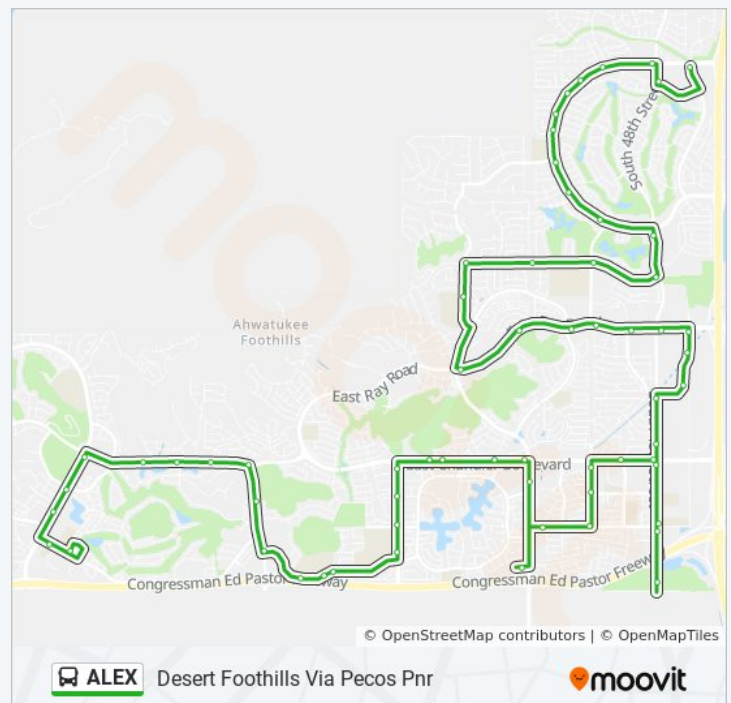

**ALEX bus Info**

**Direction:** Desert Foothills Via Pecos Pnr

**Stops:** 62

**Trip Duration:** 58 min

**Line Summary:**

48th St & Bighorn Av

48th St & Chandler Bl

48th St & Frye Rd