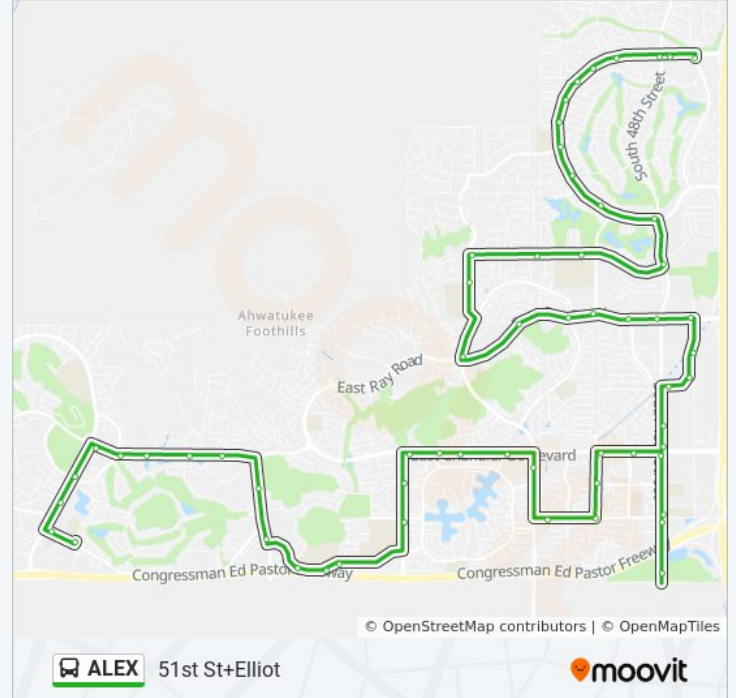

Thistle Landing Dr & 48th St (Flag Zone)

50th St & Thistle Landing Dr (Flag Zone)

50th St & 14415 South (Flag Zone)

Ray Rd & 50th St

Ray Rd & 48th St

Ray Rd & 46th Pl

Ray Rd & 44th St

Ray Rd & Ranch Cir N

Warner Elliot Lp & Arapahoe St

Warner Elliot Lp & Ahwatukee Dr

Warner Elliot Lp & Equestrian Trl

Warner Elliot Lp & Mandan St

Warner Elliot Lp & Kiowa St

Warner Elliot Lp & Walatowa St

Warner Elliot Lp & Jicarilla St  
 Warner Elliot Lp & 44th St  
 Elliot Rd & 48th St  
 Elliot Rd & 48th St  
 51st St & Elliot Rd

**Direction: 51st St+Elliot Via Pecos Pnr**

60 stops

[VIEW LINE SCHEDULE](#)

12th St & Liberty Ln (Flag Zone)  
 Liberty & Desert Foothills (Flag Zone)  
 Dsrt Foothills & 16013 South (Flag Zone)  
 Dsrt Foothills & Marketplace (Flag Zone)  
 Chandler BI & Desert Foothills Pkwy  
 Chandler BI & Marketplace Wy SE  
 Chandler BI & 16th St  
 Chandler BI & 19th St  
 Chandler BI & 21st St  
 24th St & Woodland Dr (Flag Zone)  
 24th St & Liberty Ln (Flag Zone)  
 Liberty Ln & 2620 East (Flag Zone)  
 Liberty Ln & 2720 East (Flag Zone)  
 Liberty Ln & 27th Pl  
 32nd St & Frye Rd  
 32nd St & Mountain Vista Dr (Flag Zone)  
 Chandler BI & 32nd St  
 Chandler BI & 34th St  
 Chandler BI & 36th St  
 Chandler BI & 38th St  
 40th St & 15700 South (Flag Zone)  
 40th St/Pecos Pnr  
 Frye Rd & 40th St (Flag Zone)  
 Frye Rd & 44th St (Flag Zone)

**ALEX bus Info**

**Direction:** 51st St+Elliot Via Pecos Pnr

**Stops:** 60

**Trip Duration:** 58 min

**Line Summary:**

44th St & Woodland Dr (Flag Zone)

Chandler Bl & 44th St

Chandler Bl & 46th St