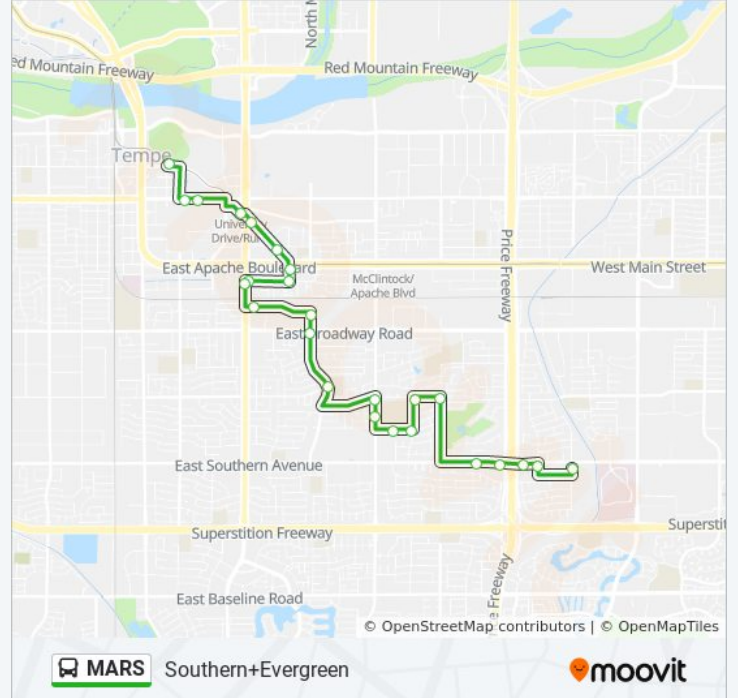

### MARS bus Info

**Direction:** Downtown Tempe/Asu

**Stops:** 24

**Trip Duration:** 31 min

**Line Summary:**

College Av & University Dr

Tempe Tc

**Direction: Southern+Evergreen**

Mcclintock Dr & Alameda Dr

Mcclintock Dr & Campus Dr

Del Rio Dr & Mcclintock Dr

Del Rio Dr & Los Feliz Dr

Los Feliz Dr & Alameda Dr (Flag Zone)

**MARS bus Time Schedule**

Southern+Evergreen Route Timetable:

**Direction:** Southern+Evergreen

**Stops:** 24

**Trip Duration:** 36 min

**Line Summary:**

Country Club & Alameda Dr (Flag Zone)

Southern Av & River Dr

Southern Av & Price Rd

Southern Av & 2300 East

George Dr & Southern Av (Flag Zone)

Evergreen Rd & Southern Av (Flag Zone)

MARS bus time schedules and route maps are available in an offline PDF at [moovitapp.com](https://moovitapp.com). Use the [Moovit App](#) to see live bus times, train schedule or subway schedule, and step-by-step directions for all public transit in Phoenix.