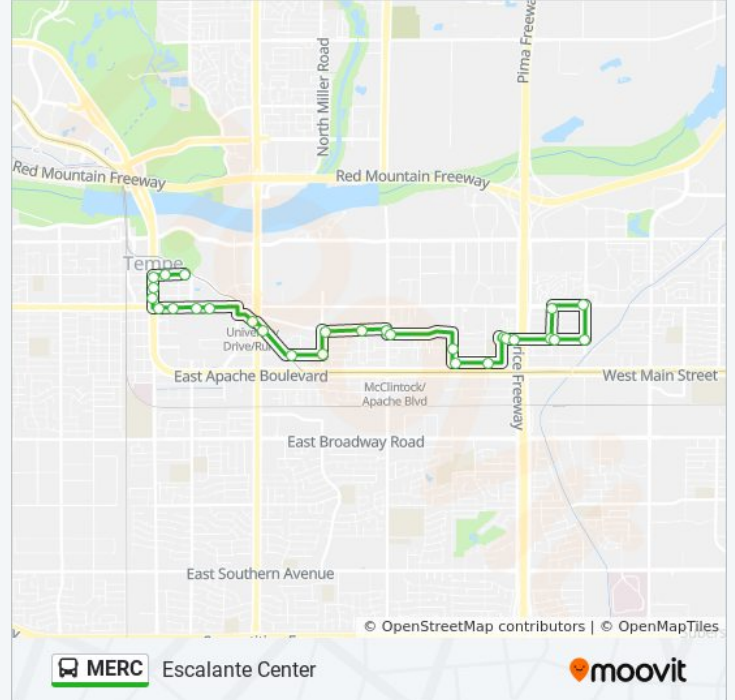

Lemon St & Smith Rd (Flag Zone)

Lemon St & River Dr (Flag Zone)

Escalante Center

Orange St & Price Rd (Flag Zone)

Victory Dr & George Dr (Flag Zone)

Victory Dr & Evergreen Rd (Flag Zone)

University Dr & Evergreen Rd

George Dr & University Dr (Flag Zone)

Victory Dr & George Dr (Flag Zone)

Orange St & Lola Ln

MERC bus time schedules and route maps are available in an offline PDF at moovitapp.com. Use the [Moovit App](#) to see live bus times, train schedule or subway schedule, and step-by-step directions for all public transit in Phoenix.

[About Moovit](#) · [MaaS Solutions](#) · [Supported Countries](#) · [Mooviter Community](#)

© 2024 Moovit - All Rights Reserved

Check Live Arrival Times