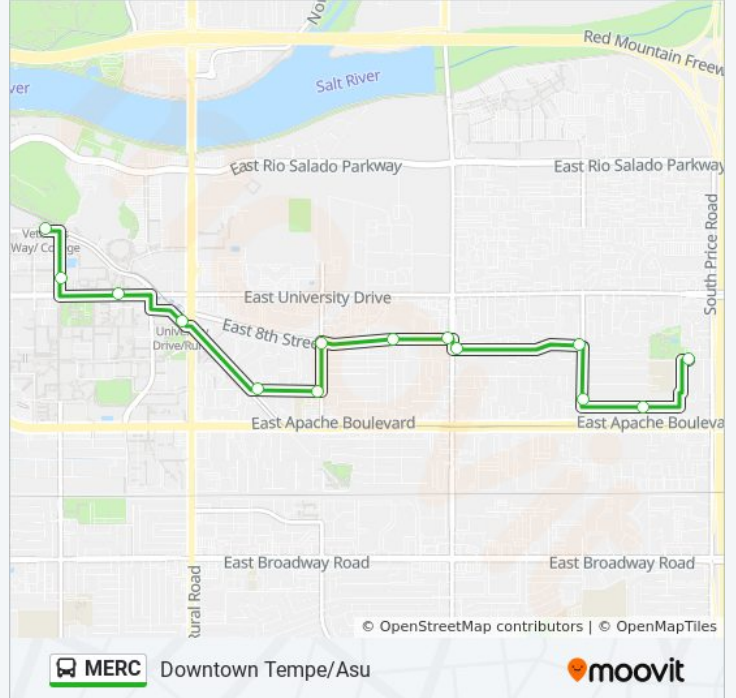

Downtown Tempe/Asu

[Get The App](#)

The MERC bus line (Downtown Tempe/Asu) has 2 routes. For regular weekdays, their operation hours are:

(1) Downtown Tempe/Asu: 6:01 AM - 9:46 PM(2) Escalante Center: 6:05 AM - 9:44 PM

Use the Moovit App to find the closest MERC bus station near you and find out when is the next MERC bus arriving.

Direction: Downtown Tempe/Asu

14 stops

[VIEW LINE SCHEDULE](#)

Orange St & Lola Ln
Lemon St & River Dr (Flag Zone)
Smith Rd & Lemon St (Flag Zone)
10th St & Smith Rd (Flag Zone)
Hayden Ln & McClintock Dr (Flag Zone)
8th St & McClintock Dr (Flag Zone)
8th St & Una Av
Dorsey Ln & 8th St
Lemon St & Dorsey Ln
Lemon St & Terrace Rd
University/Rural Tc
University Dr & Palo Verde Dorms
College Av & University Dr
Tempe Tc

MERC bus Info**Direction:** Downtown Tempe/Asu**Stops:** 14**Trip Duration:** 21 min**Line Summary:**

Direction: Escalante Center

28 stops

[VIEW LINE SCHEDULE](#)

- Tempe Tc
- 5th St & Myrtle Av
- Mill Av & 5th St
- Mill Av & 6th St
- Mill Av & 7th St
- University Dr & Mill Av
- University Dr & Myrtle Av
- University Dr & College Av
- University Dr & Palo Verde Dorms
- University/Rural Tc
- Terrace Rd & Rural Rd (Flag Zone)
- Lemon St & Terrace Rd
- Dorsey Ln & Lemon St
- 8th St & Dorsey Ln (Flag Zone)
- 8th St & Una Av
- 8th St & McClintock Dr (Flag Zone)
- Hayden Ln & McClintock Dr (Flag Zone)
- Smith Rd & Don Carlos Av (Flag Zone)

MERC bus Info

Direction: Escalante Center

Stops: 28

Trip Duration: 32 min

Line Summary:

Lemon St & Smith Rd (Flag Zone)

Lemon St & River Dr (Flag Zone)

Escalante Center