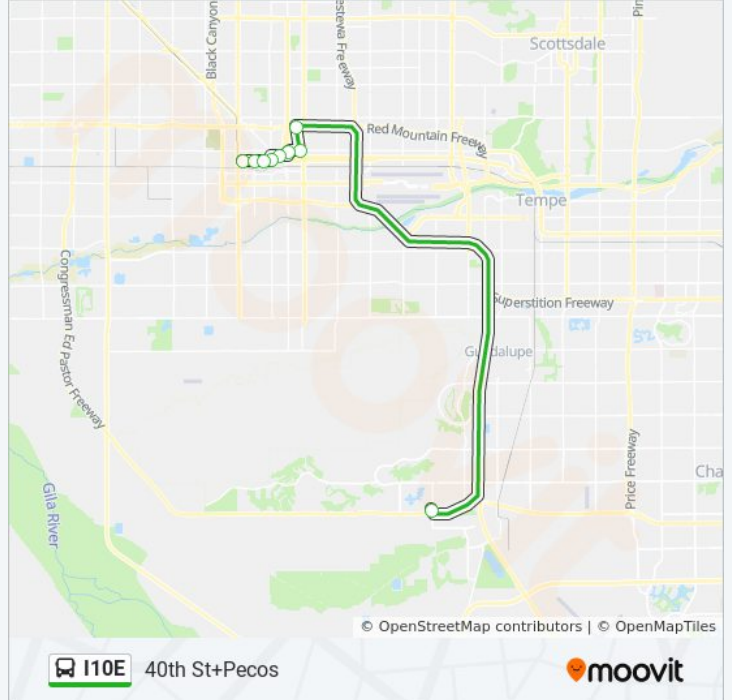

 I10E

40th St+Pecos

Get The App

The I10E bus line (40th St+Pecos) has 2 routes. For regular weekdays, their operation hours are:

(1) 40th St+Pecos: 3:07 PM - 6:17 PM(2) State Capitol: 5:10 AM - 8:10 AM

Use the Moovit App to find the closest I10E bus station near you and find out when is the next I10E bus arriving.

Direction: 40th St+Pecos

9 stops

[VIEW LINE SCHEDULE](#)

Jefferson St & 18th Av

Jefferson St & 15th Av

Jefferson St & 11th Av

7th Av & Jefferson St

Adams St & 3rd Av

Central Av & Van Buren St

5th St & Van Buren St

3rd St & Moreland St

40th St/Pecos Pnr

I10E bus Time Schedule

40th St+Pecos Route Timetable:

Sunday	Not Operational
Monday	3:07 PM - 6:17 PM
Tuesday	3:07 PM - 6:17 PM
Wednesday	3:07 PM - 6:17 PM
Thursday	3:07 PM - 6:17 PM
Friday	3:07 PM - 6:17 PM
Saturday	Not Operational

I10E bus Info

Direction: 40th St+Pecos

Stops: 9

Trip Duration: 51 min

Line Summary:

Direction: State Capitol

9 stops

[VIEW LINE SCHEDULE](#)