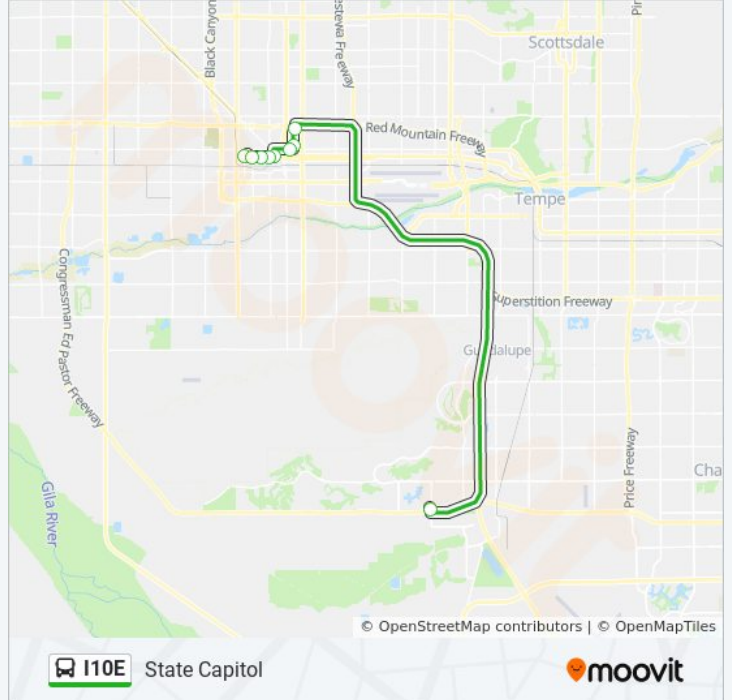

I10E bus time schedules and route maps are available in an offline PDF at moovitapp.com. Use the [Moovit App](#) to see live bus times, train schedule or subway schedule, and step-by-step directions for all public transit in Phoenix.

[About Moovit](#) • [MaaS Solutions](#) • [Supported Countries](#) • [Mooviter Community](#)

© 2024 Moovit - All Rights Reserved

Check Live Arrival Times